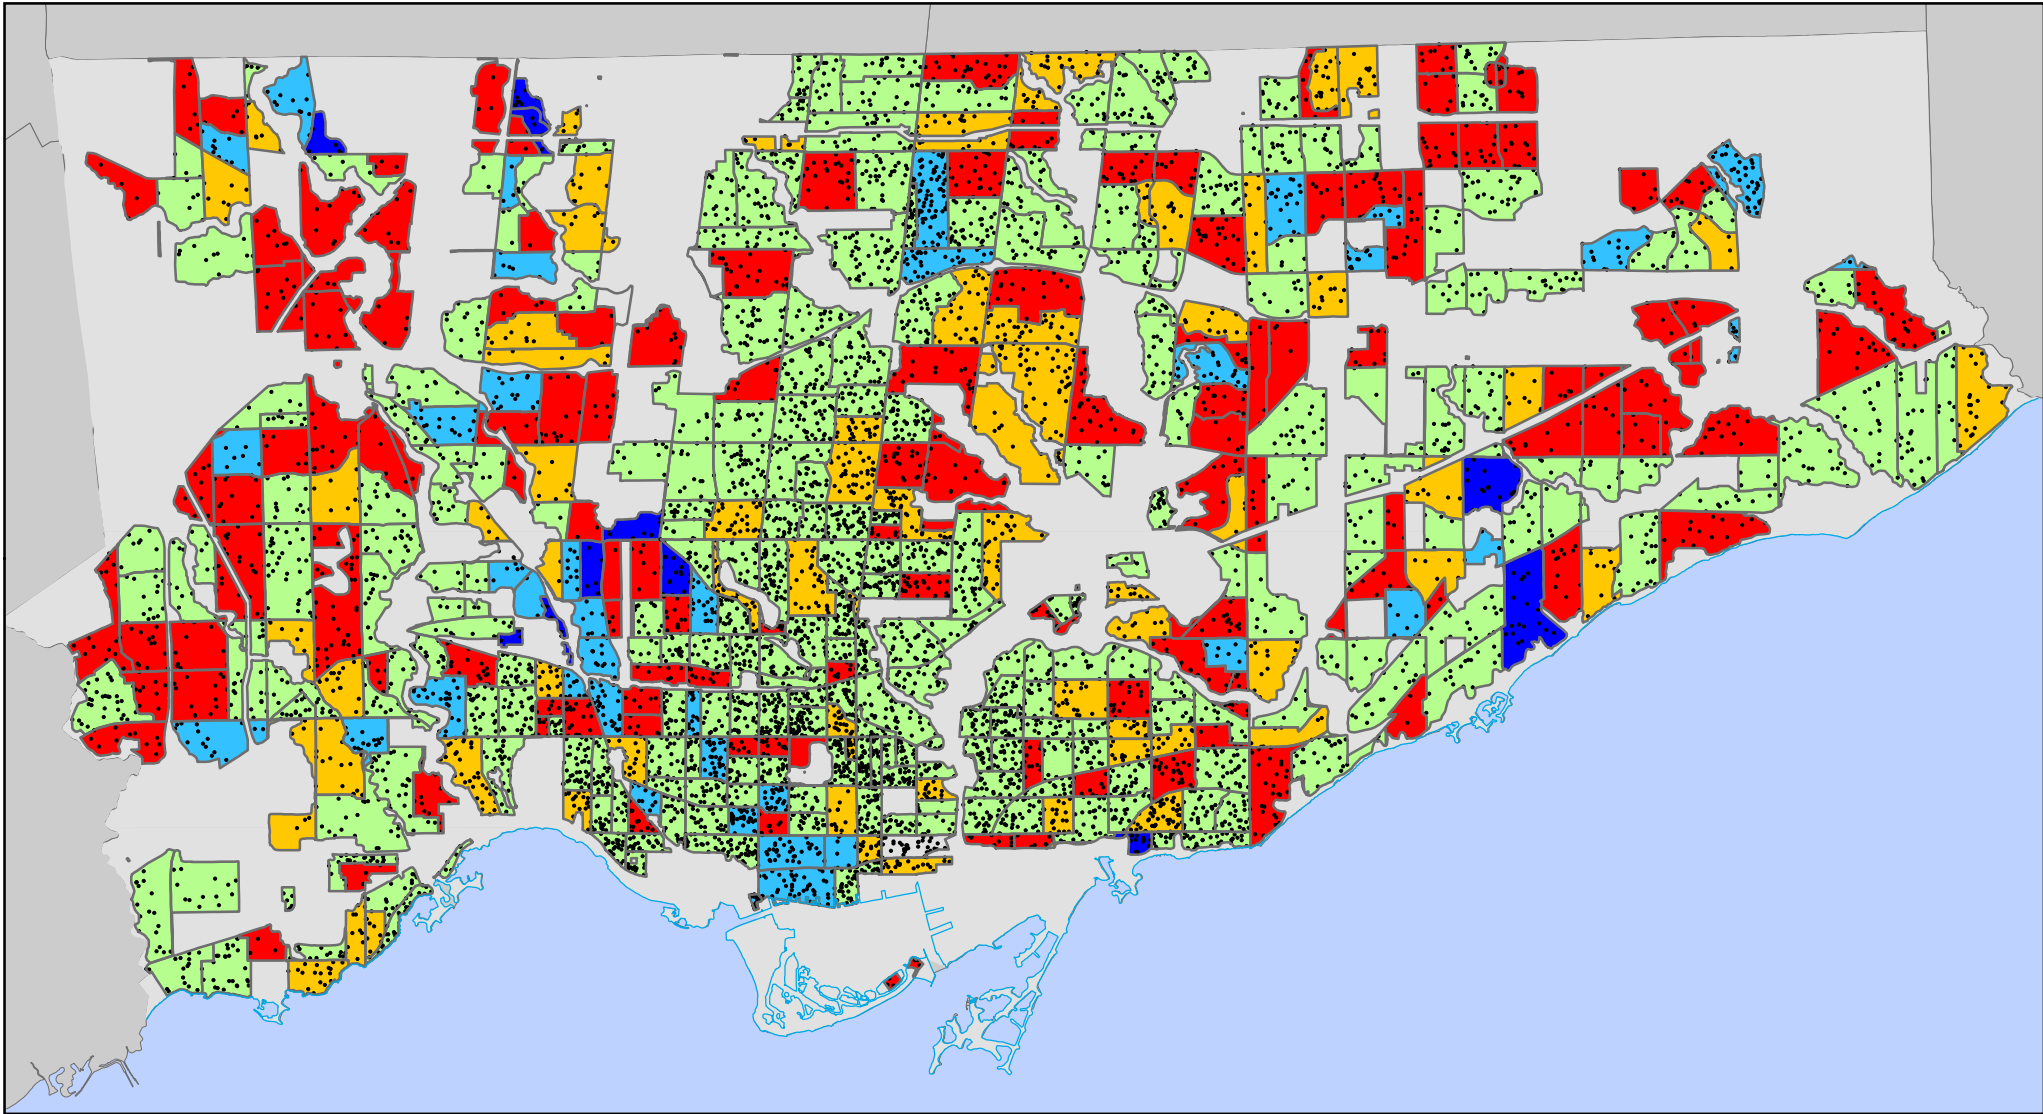

Persons Who Work at Home By Census Tract

Legend

Change in Percentage 2001-2006

Light Grey Box: Primarily Non-residential Area

Dot Density of Home Workers (2006)

Source: Statistics Canada, Census 2006; City of Toronto.