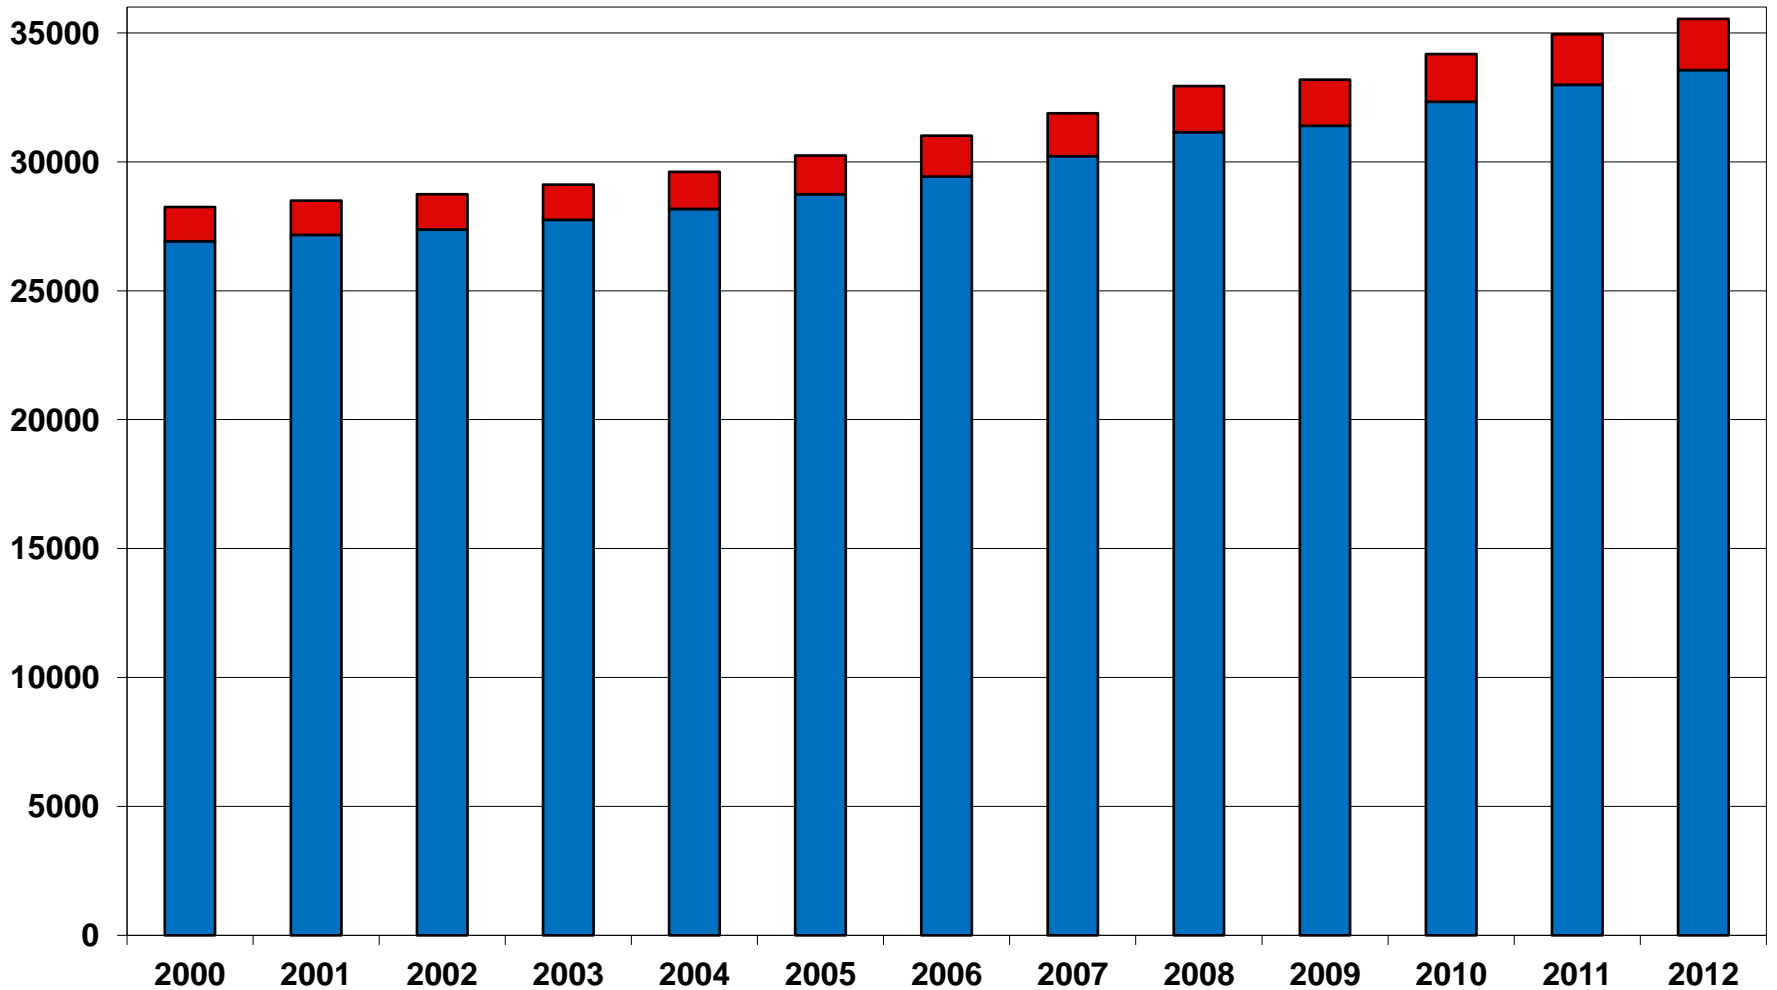

Transport Canada Aircraft Statistics

<http://wwwapps2.tc.gc.ca/Saf-Sec-Sur/2/ccarcs/aspscripts/en/statisticsmenu.asp>

Total Aircraft 1961-2012

Large vs Small Aircraft

■ >12,500 lbs ■ <12,500 lbs

Private vs Commercial Aircraft