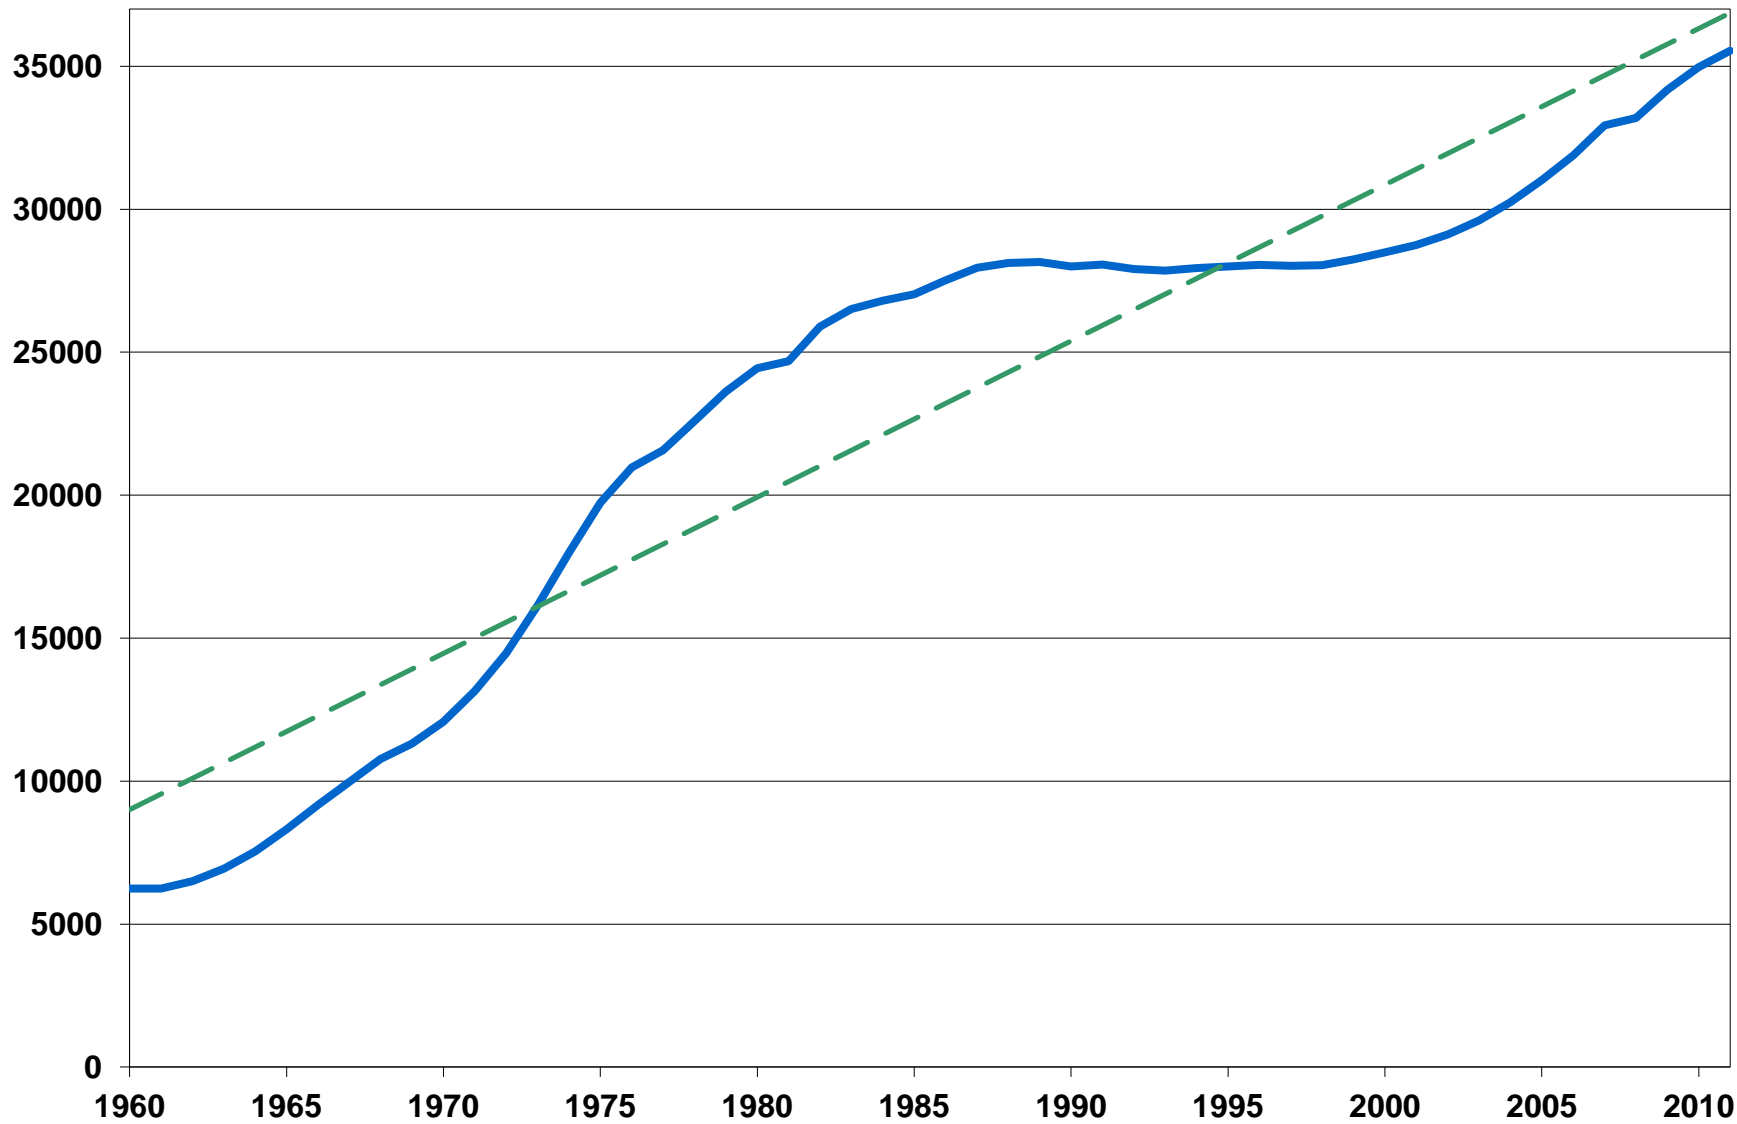

Transport Canada Aircraft Statistics

<http://wwwapps2.tc.gc.ca/Saf-Sec-Sur/2/ccarcs/aspscripts/en/statisticsmenu.asp>

Total Aircraft 1961-2012

Large vs Small Aircraft

■ >12,500 lbs ■ <12,500 lbs

Private vs Commercial Aircraft