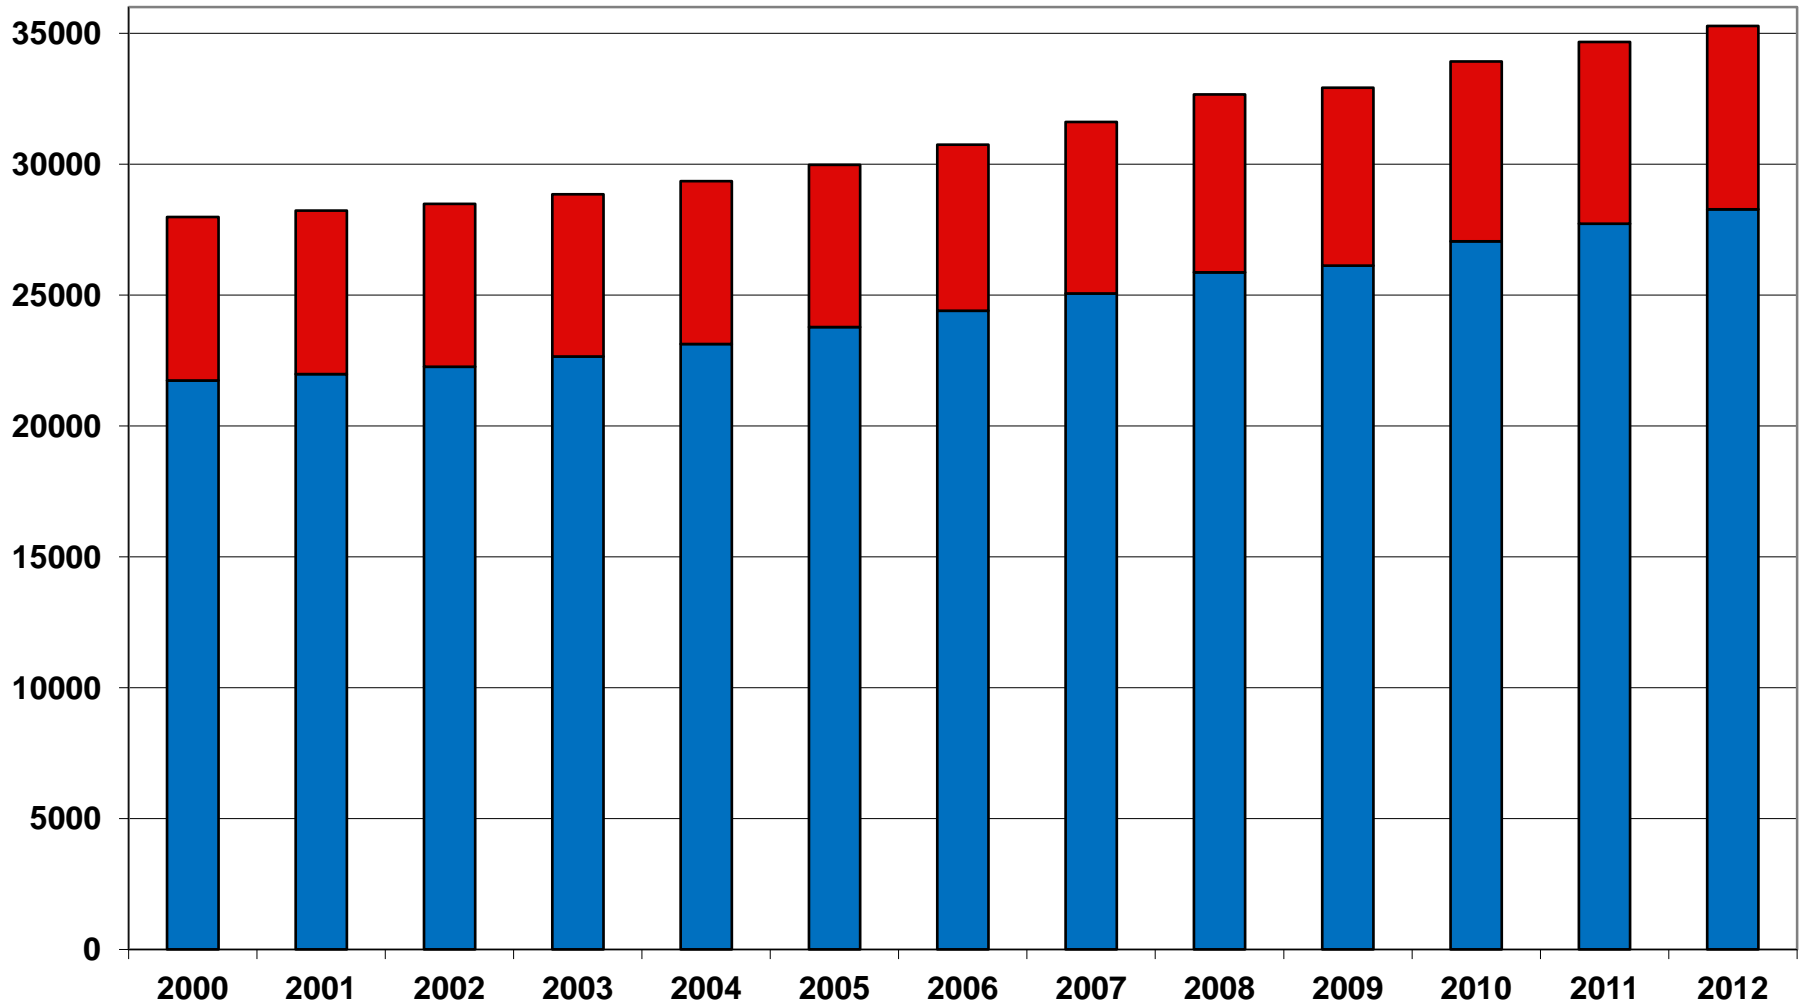

Transport Canada Aircraft Statistics

<http://wwwapps2.tc.gc.ca/Saf-Sec-Sur/2/ccarcs/aspscripts/en/statisticsmenu.asp>

Total Aircraft 1961-2012

Large vs Small Aircraft

■ >12,500 lbs ■ <12,500 lbs

Private vs Commercial Aircraft