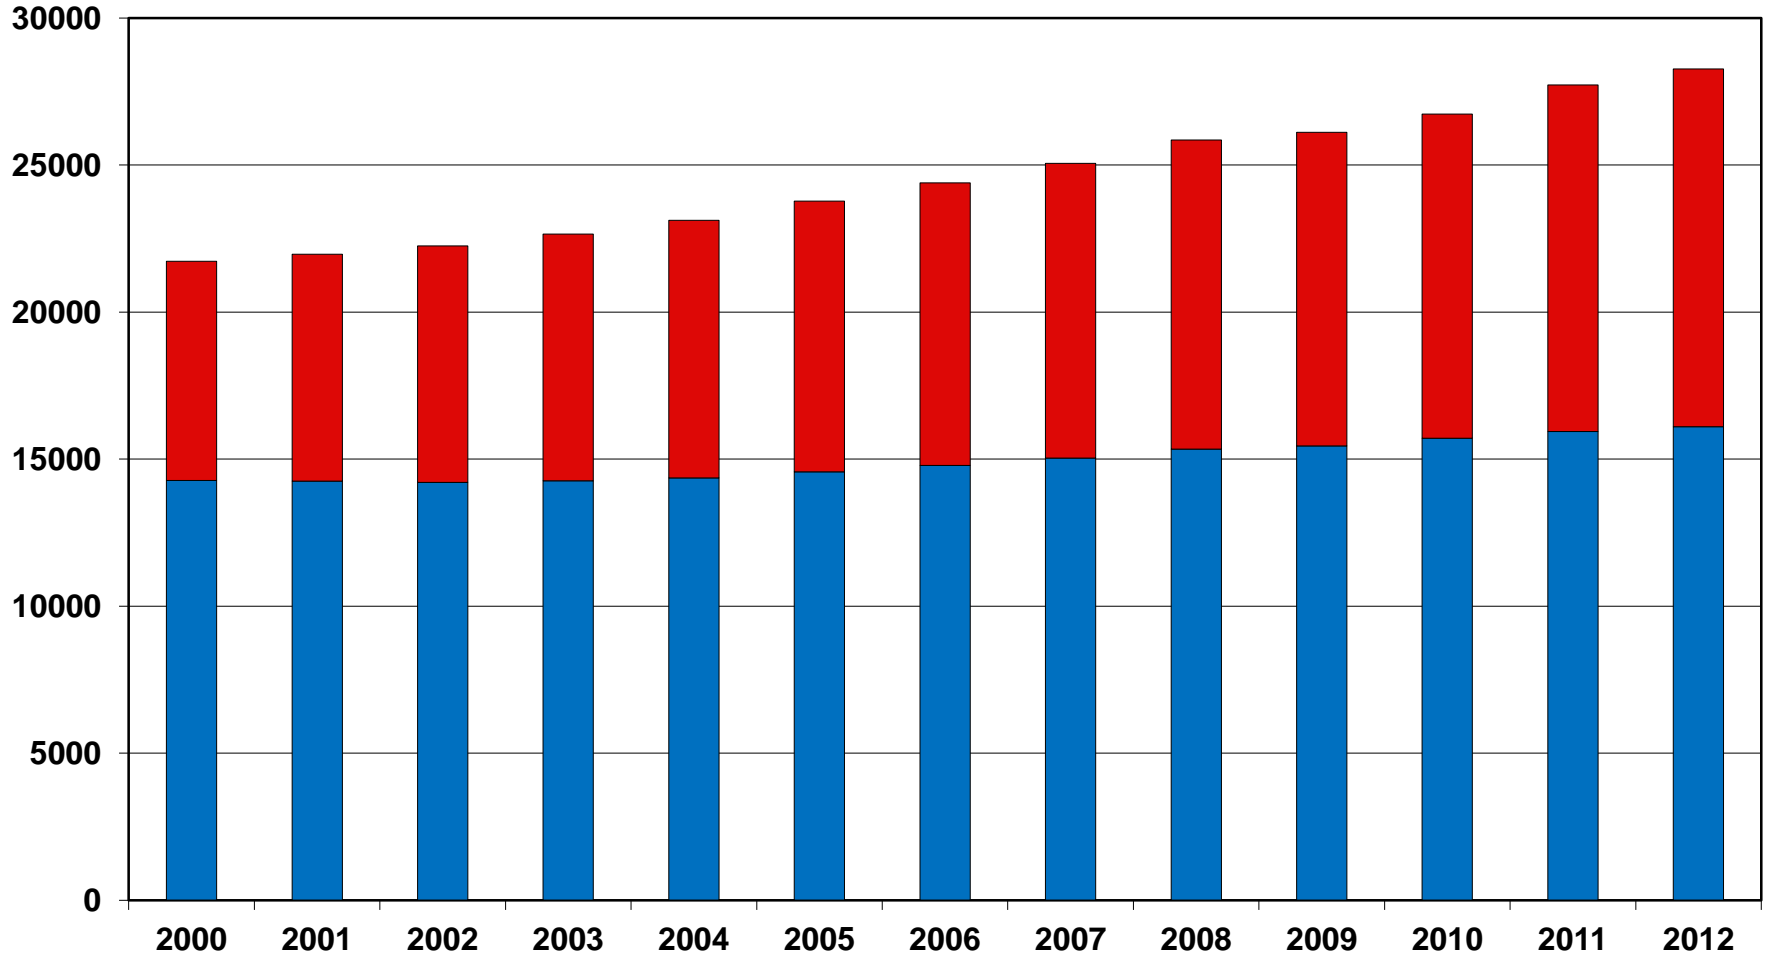

Private Aircraft