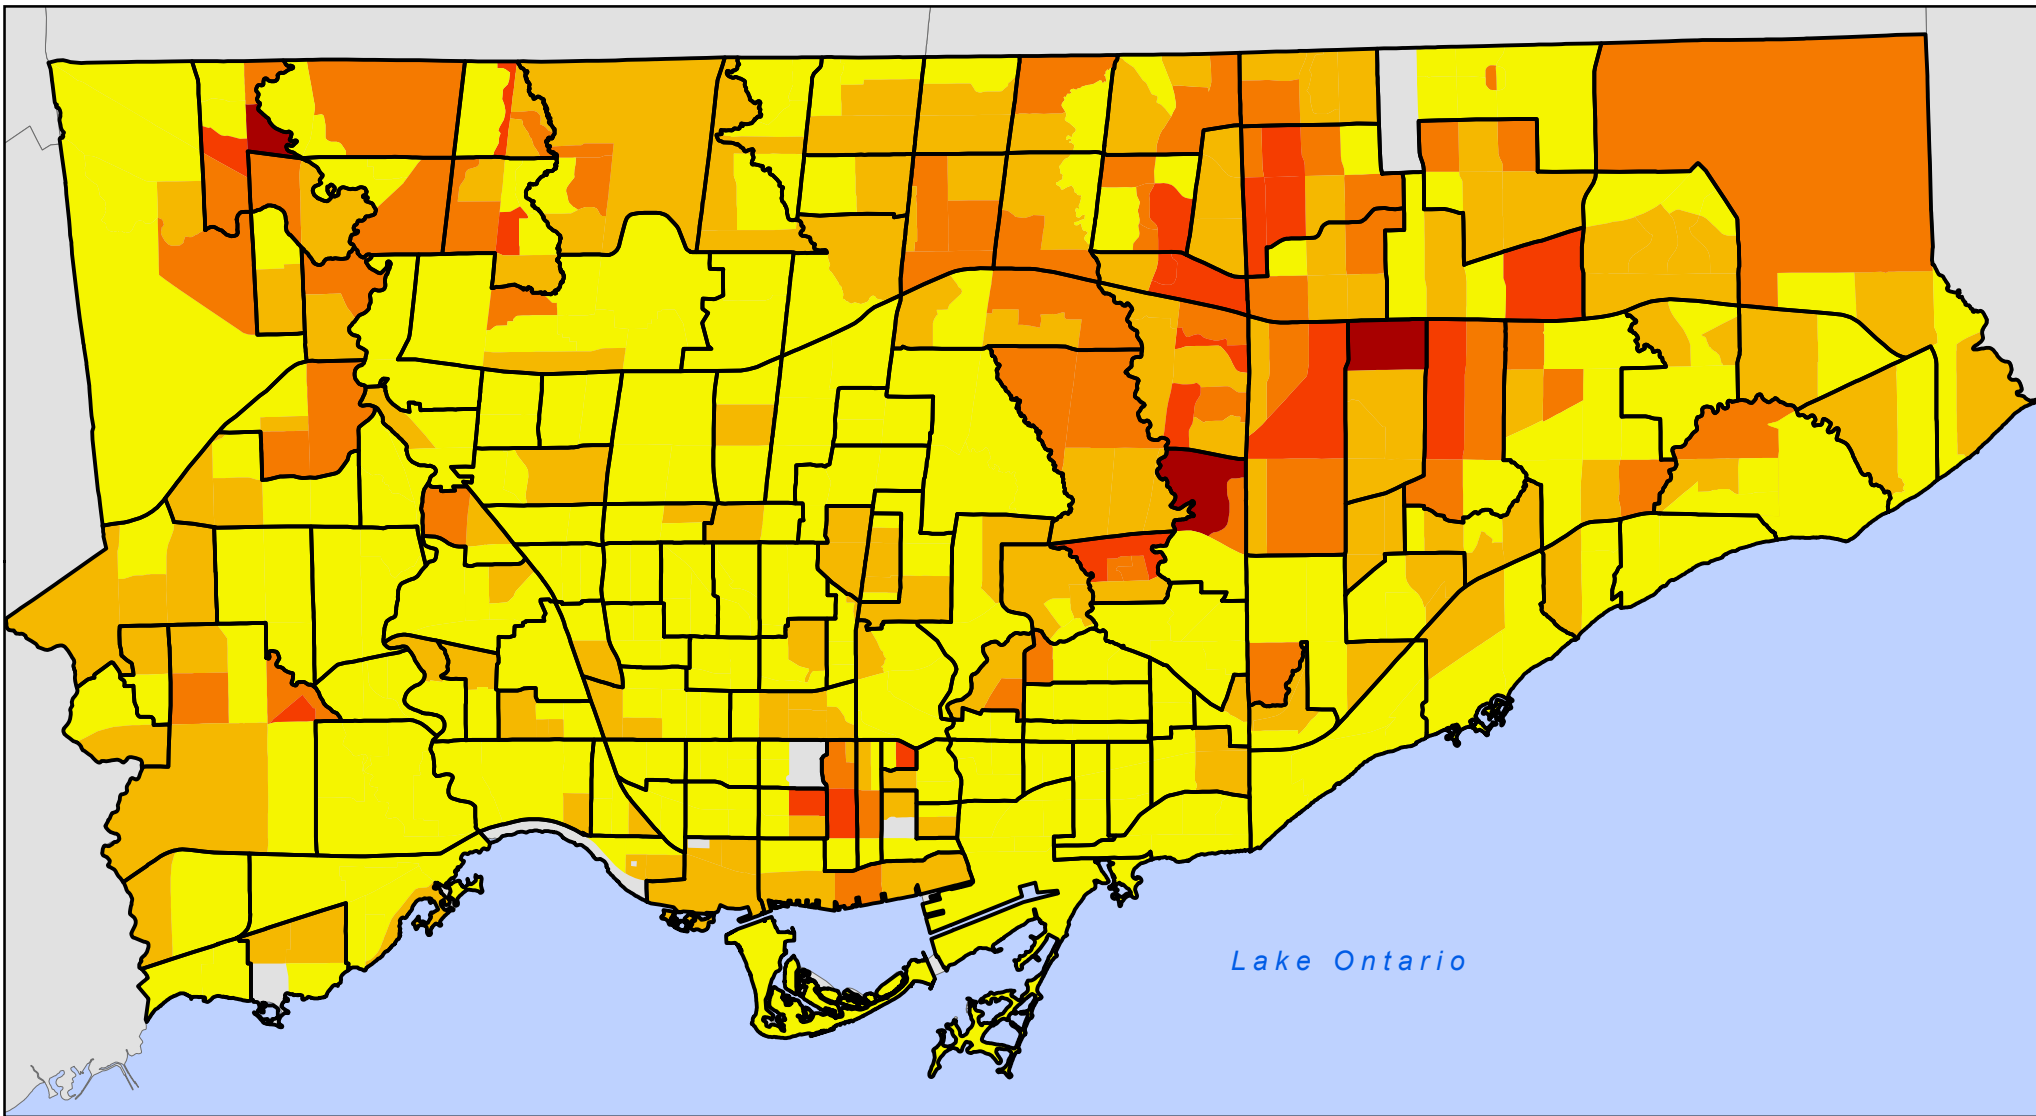

# 2006 Visible Minority - Arab

Persons by Census Tract

## Legend