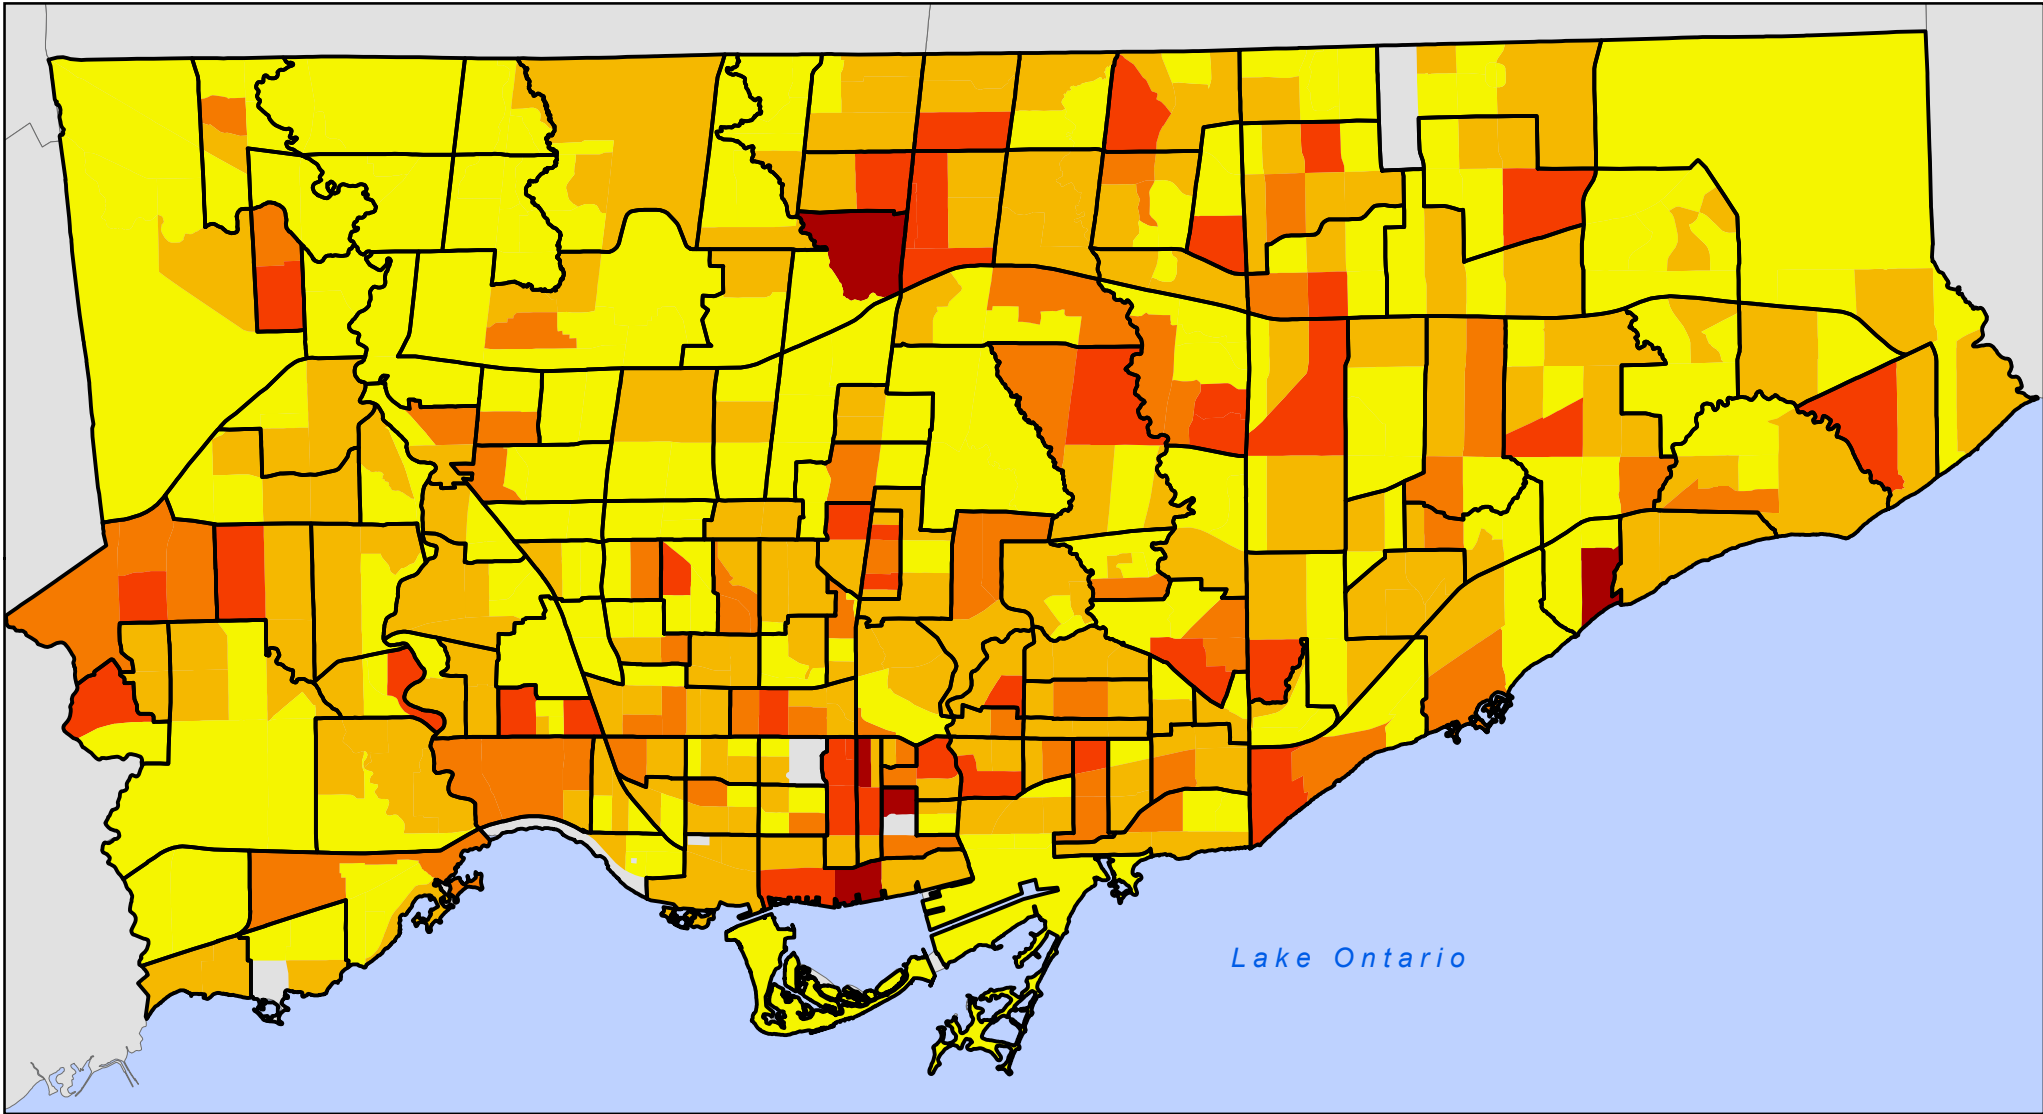

2006 Visible Minority - Japanese

Persons by Census Tract

Legend

Japanese Visible Minority Persons

Neighbourhood Boundary

Source: Statistics Canada, Census 2006; City of Toronto.

Copyright (c) 2008 City of Toronto. All Rights Reserved.
Published: April 2008
Prepared by: Social Policy Analysis & Research
Contact: spar@toronto.ca