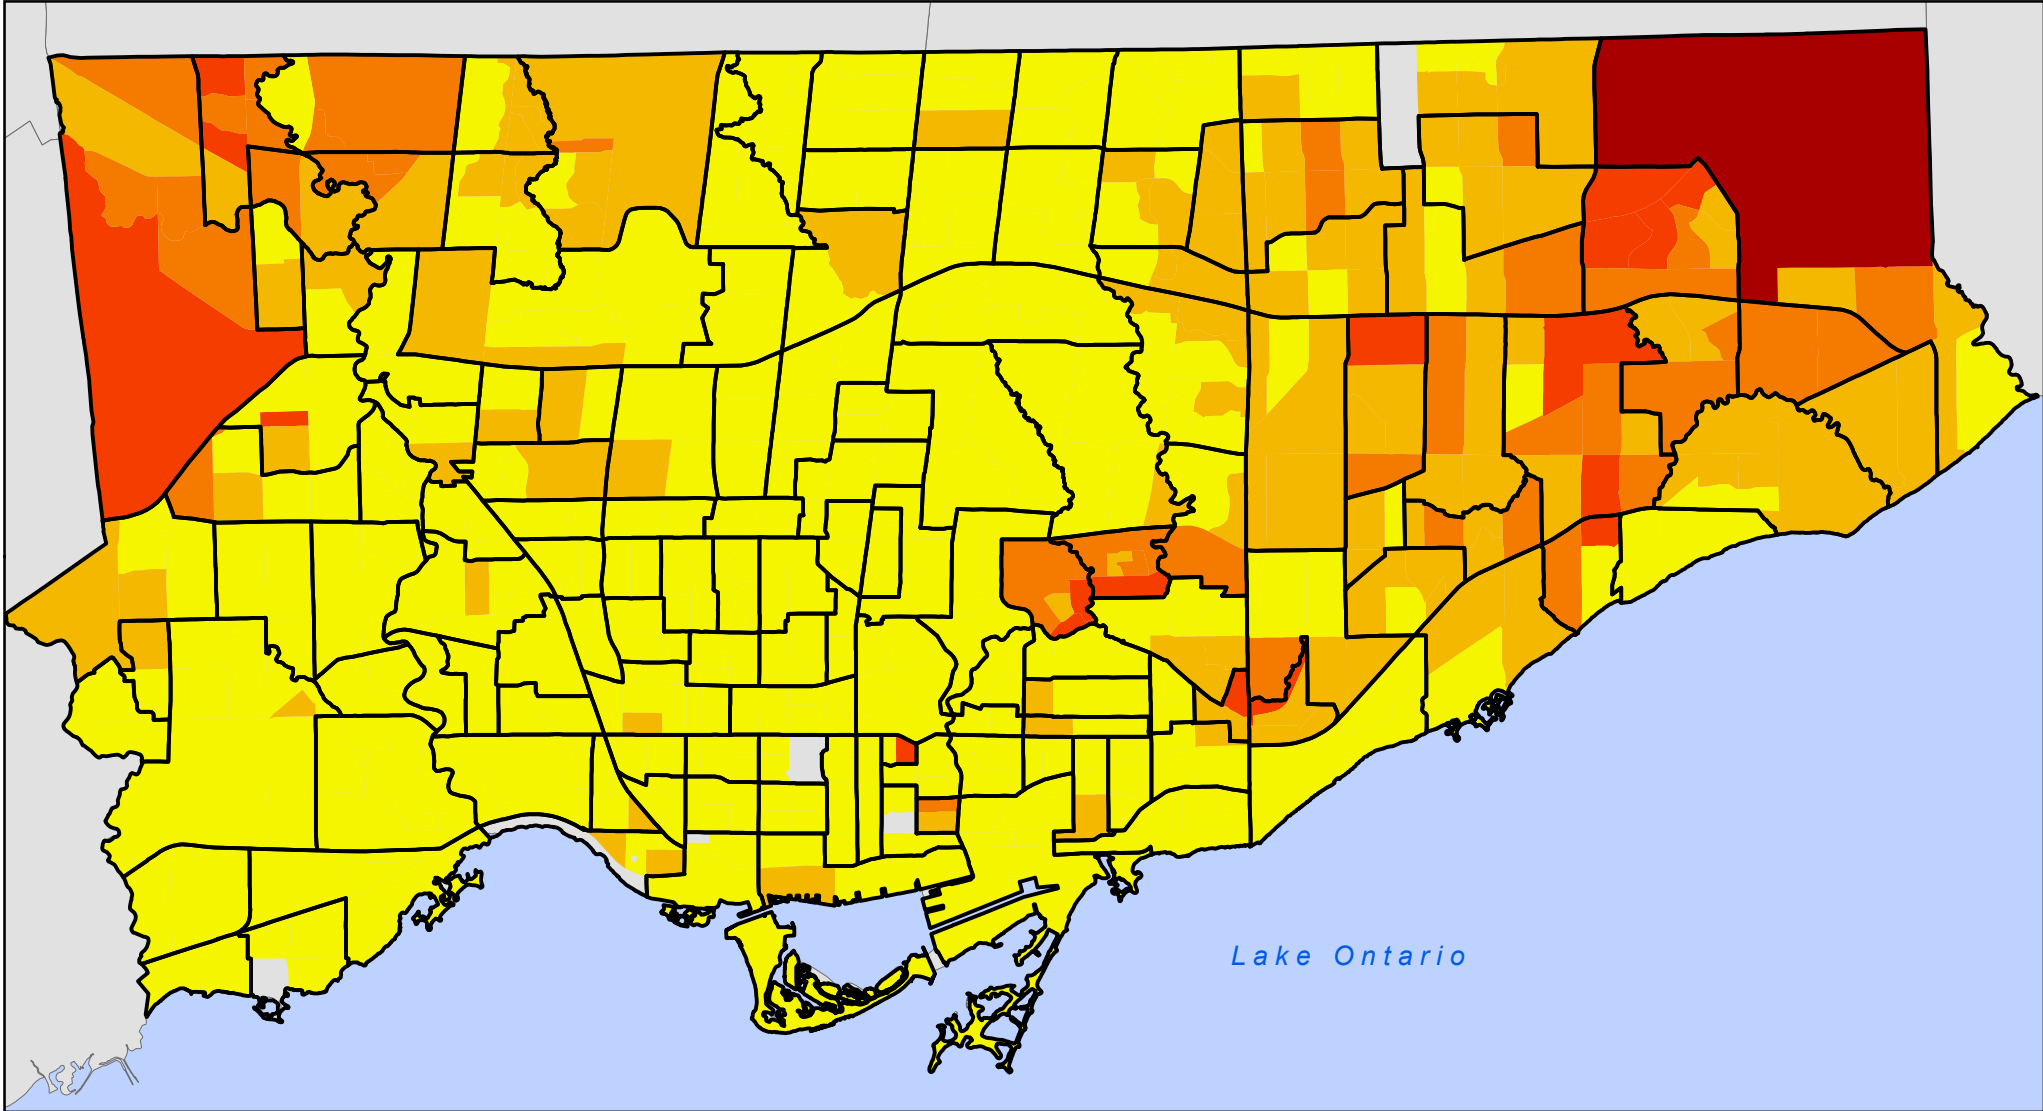

2006 Visible Minority - South Asian

Persons by Census Tract

Legend

South Asian Visible Minority Persons

Neighbourhood Boundary

Source: Statistics Canada, Census 2006; City of Toronto.

Copyright (c) 2008 City of Toronto. All Rights Reserved.
Published: April 2008
Prepared by: Social Policy Analysis & Research
Contact: spar@toronto.ca