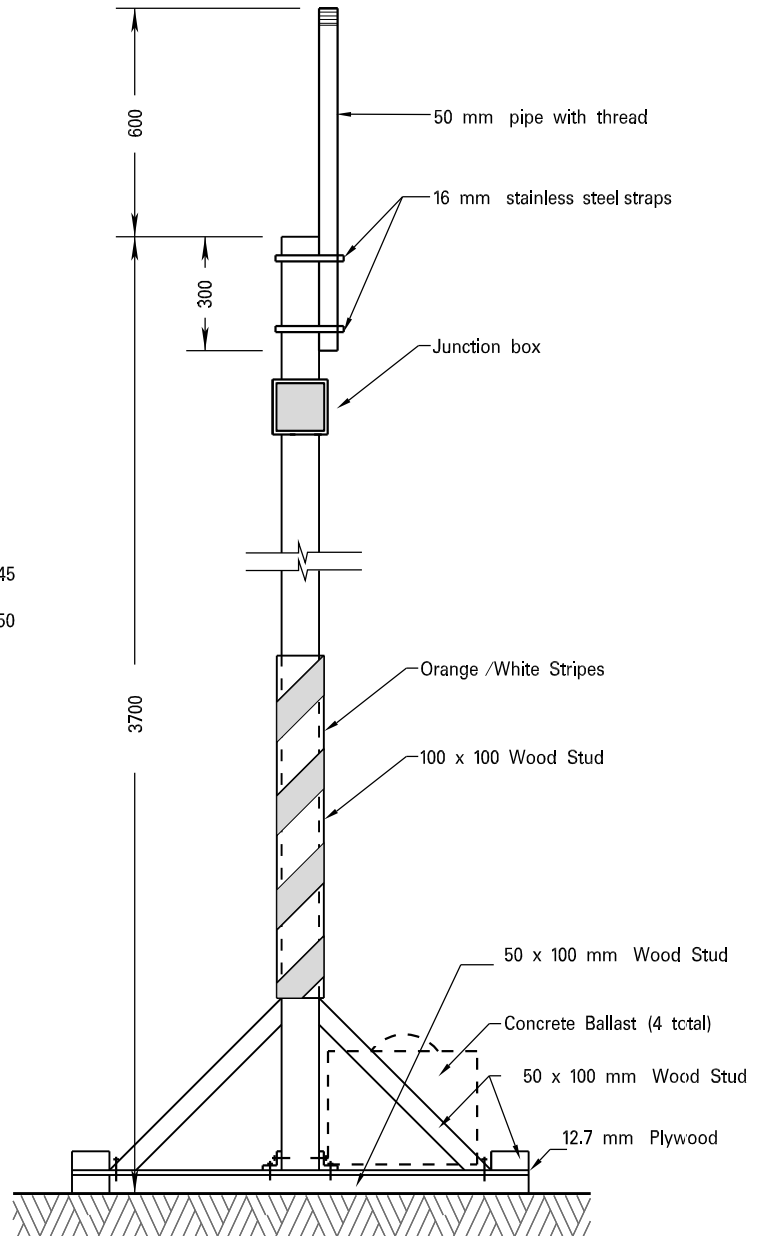

TRAFFIC SIGN
TEMPORARY STAND

TRAFFIC SIGNAL HEAD
TEMPORARY STAND

NOTES

Dimensions are in millimetres or metres, unless otherwise shown.