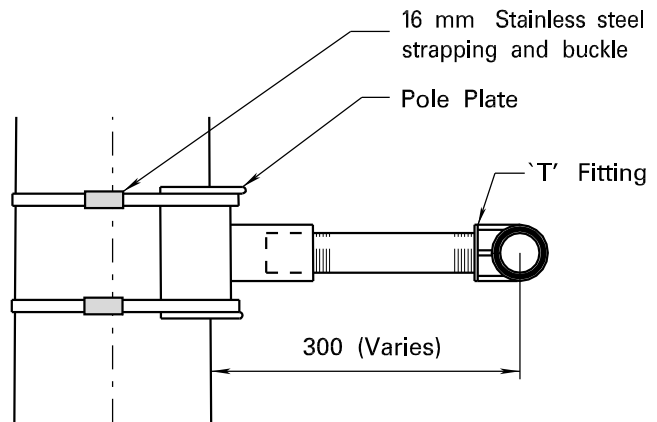

**MOUNTING BRACKET
DETAIL**

**ARM BRACKET
DETAIL**

NOTES

1. Mounting height 2.75m.
2. All dimensions are in millimetres unless otherwise shown.