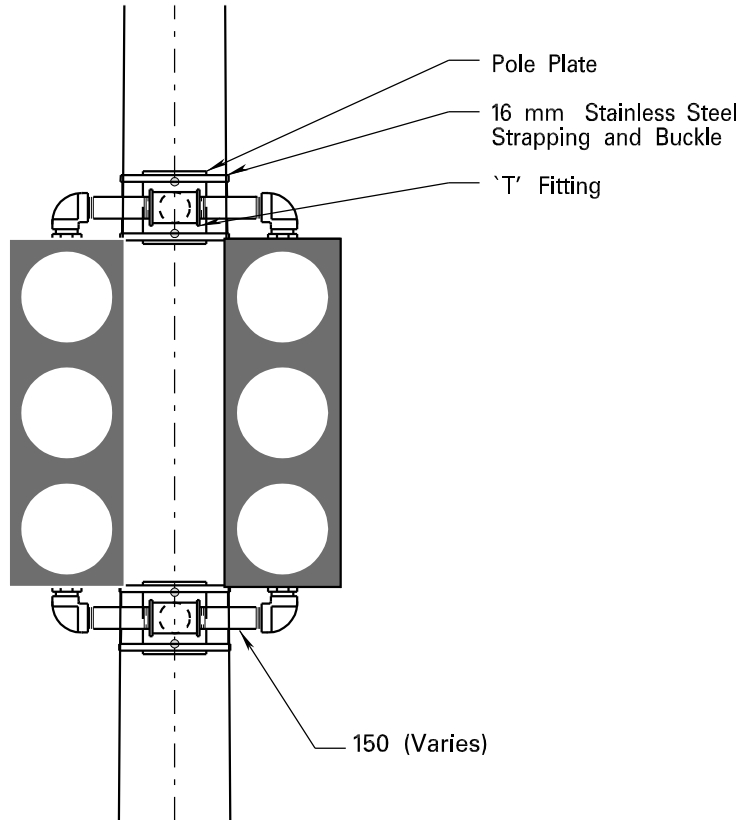

**MOUNTING BRACKET
DETAIL**

**ARM BRACKET
DETAIL**

NOTES

1. Mounting height 2.75m.
2. All dimensions are in millimetres unless otherwise shown.