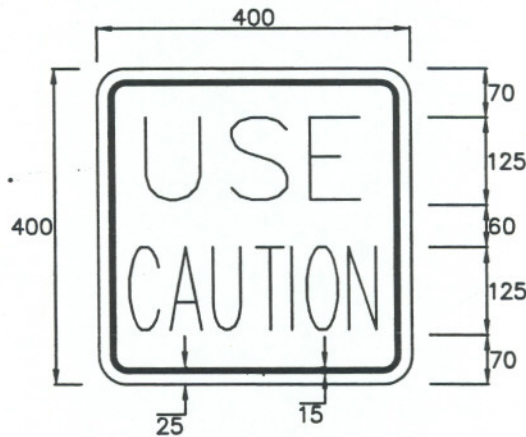

BLACK LEGEND AND BORDER  
ON ORANGE BACKGROUND  
REFLECTORIZED

ALL LETTERS SERIES "C"

**METRIC**  
ALL DIMENSIONS SHOWN HERE ARE IN  
MILLIMETERS UNLESS OTHERWISE NOTED

APPROVED BY  
*Tom Denes*  
TOM DENES, P. ENG.  
EXECUTIVE DIRECTOR TECHNICAL SERVICES

SCALE  
N.T.S.

DATE: JUNE, 2001

REVISED:

STANDARD No.  
T-216.02-13

CONSTRUCTION AHEAD  
USE CAUTION