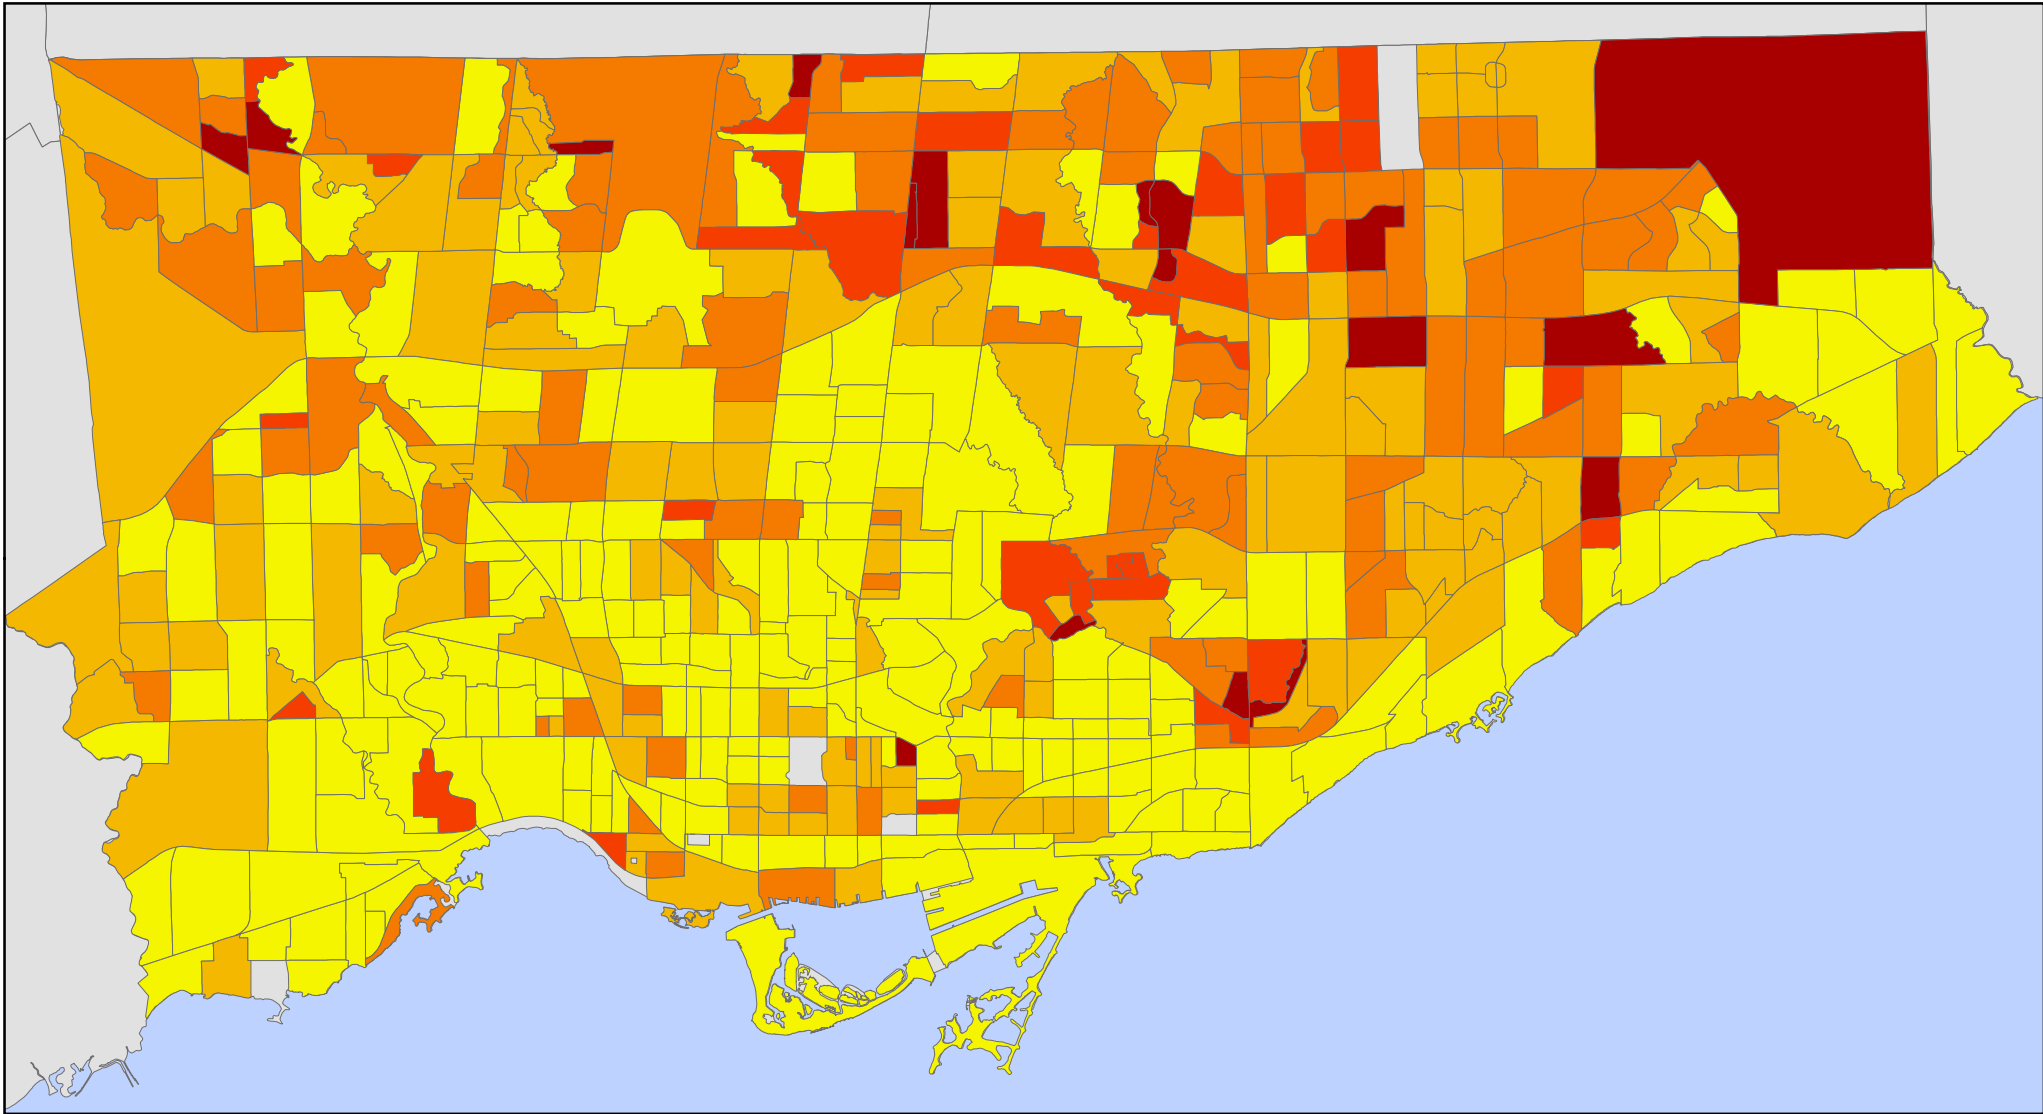

Recent Immigrants 2006

By Census Tract

Legend

Recent Immigrants (2001-2006) (persons)

Source: Statistics Canada, Census 2006; City of Toronto.

Copyright (c) 2007 City of Toronto. All Rights Reserved.

Published: December 2007