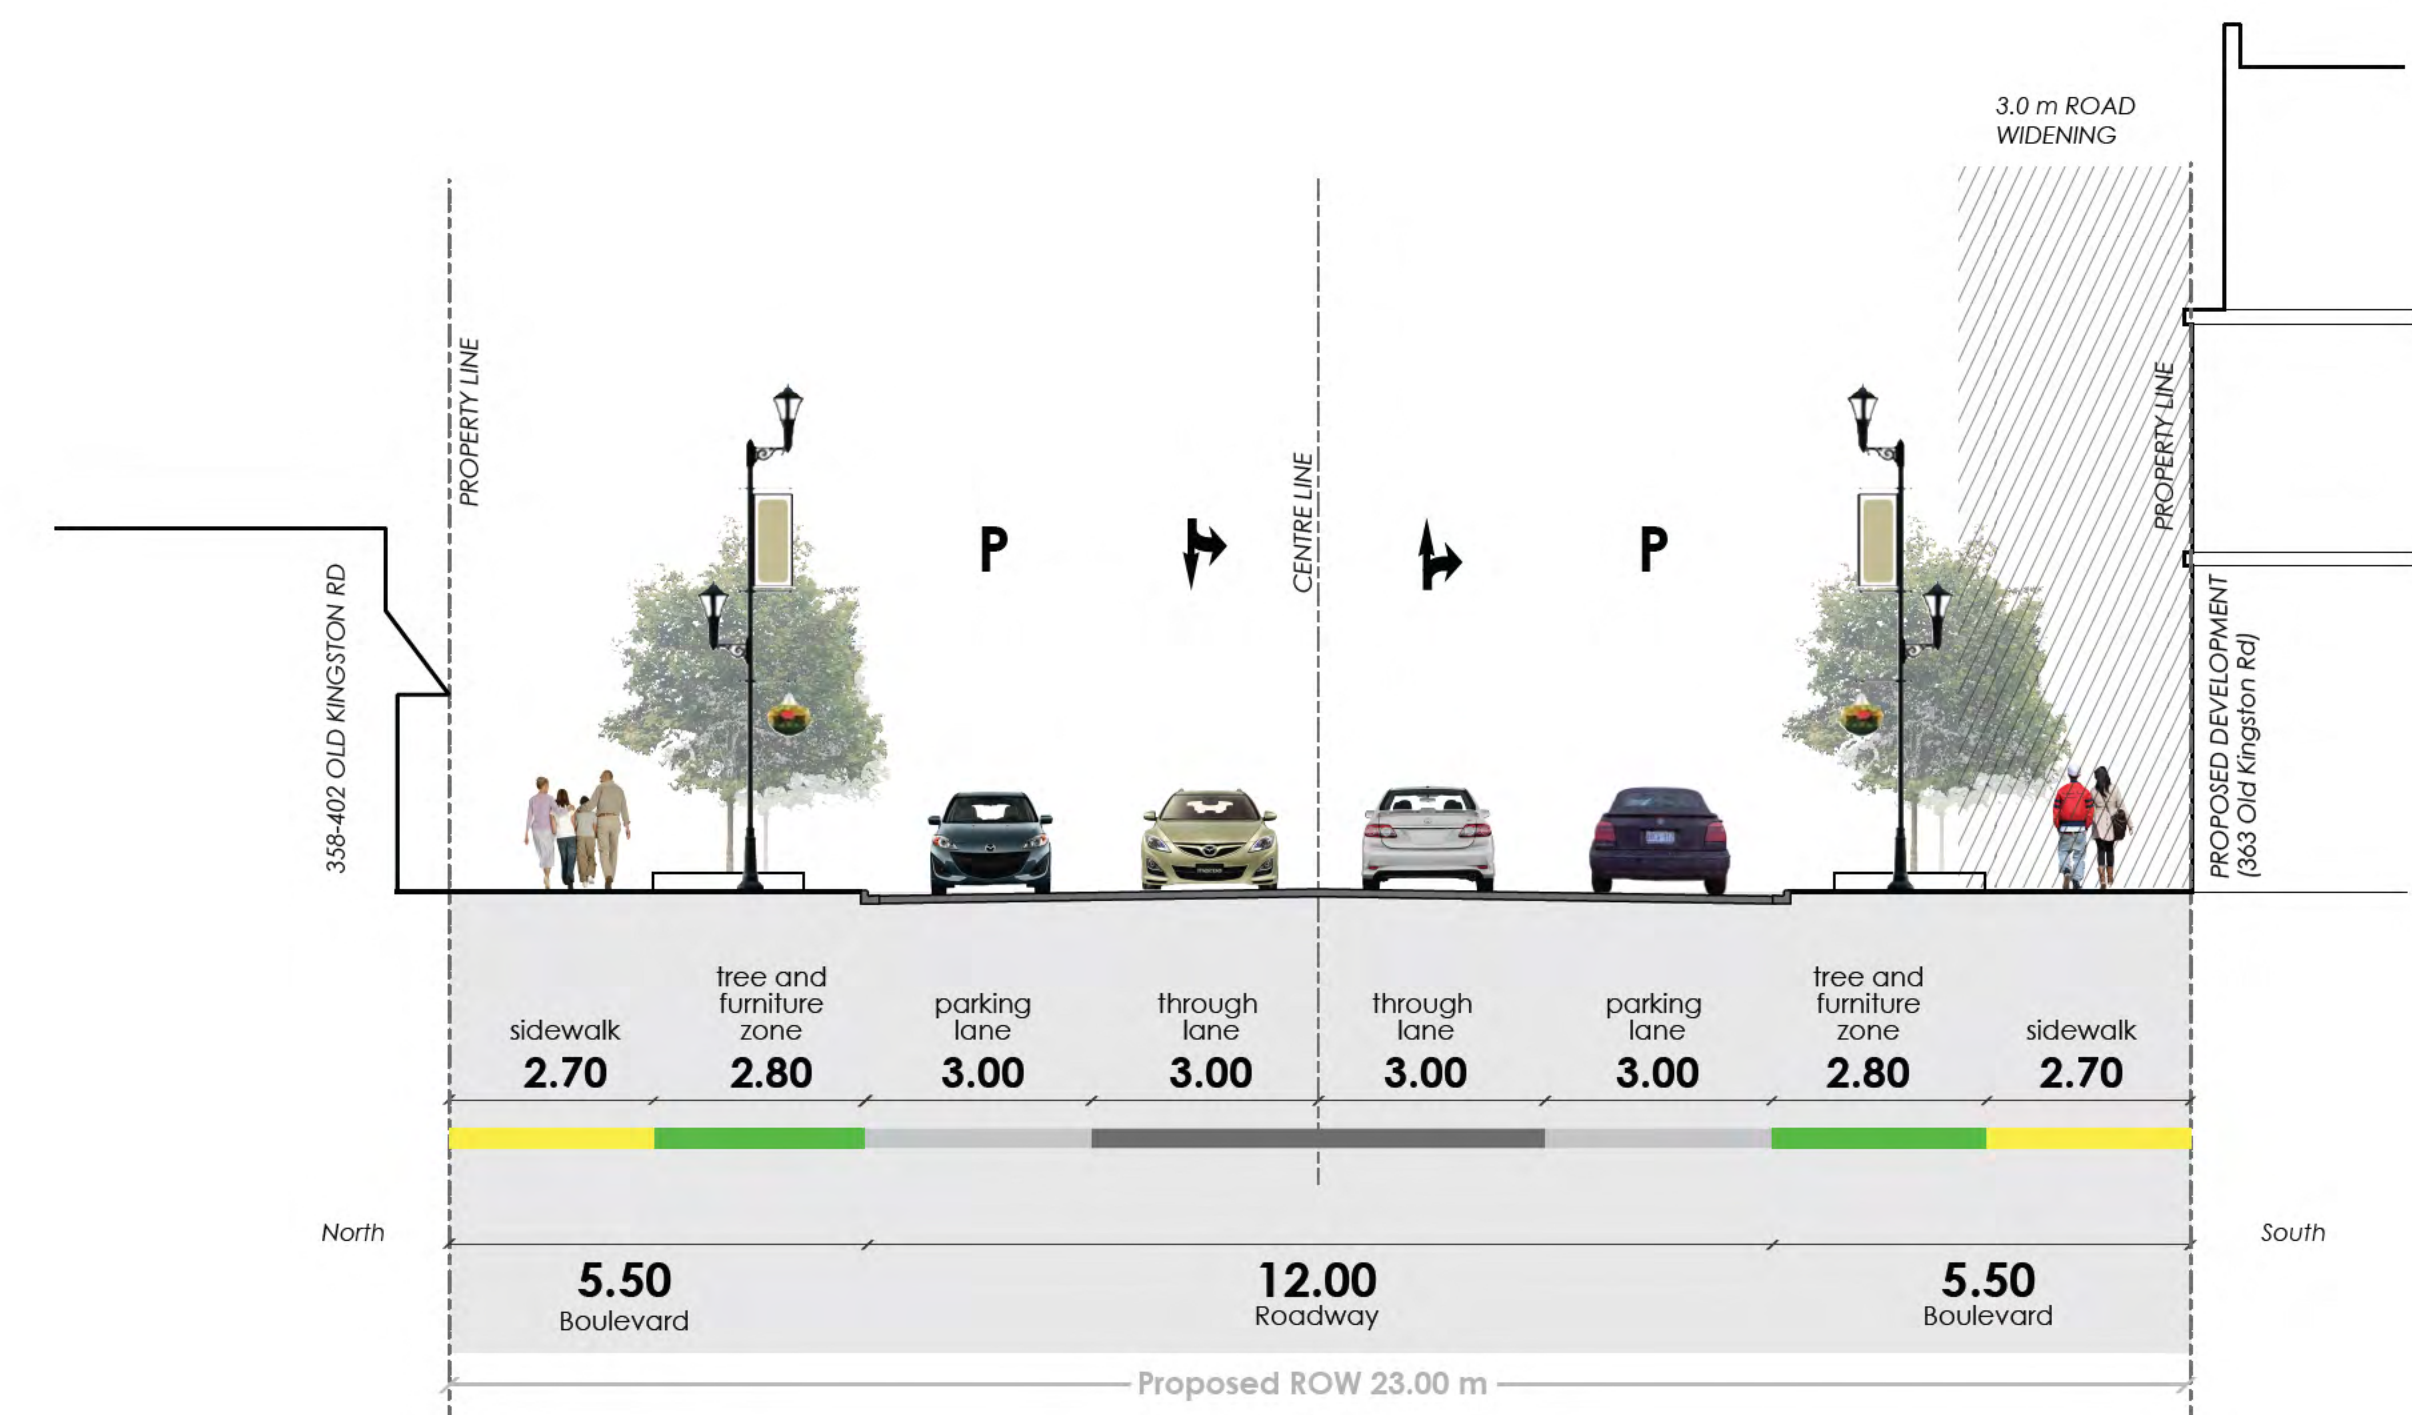

# Old Kingston Road (DRAFT)

EXISTING (facing west)

EXISTING OLD KINGSTON ROAD TYPICAL SECTION  
(east of Morrish Road intersection)

PROPOSED (facing west)

PROPOSED OLD KINGSTON ROAD TYPICAL SECTION  
(east of Morrish Road intersection)

# Morrish Road (DRAFT)

EXISTING

PROPOSED

# Morrish Road (DRAFT)

EXISTING (facing south)

EXISTING MORRISH ROAD TYPICAL SECTION  
(south of Old Kingston Road intersection)

PROPOSED (facing south)

PROPOSED MORRISH ROAD TYPICAL SECTION  
(south of Old Kingston Road intersection)