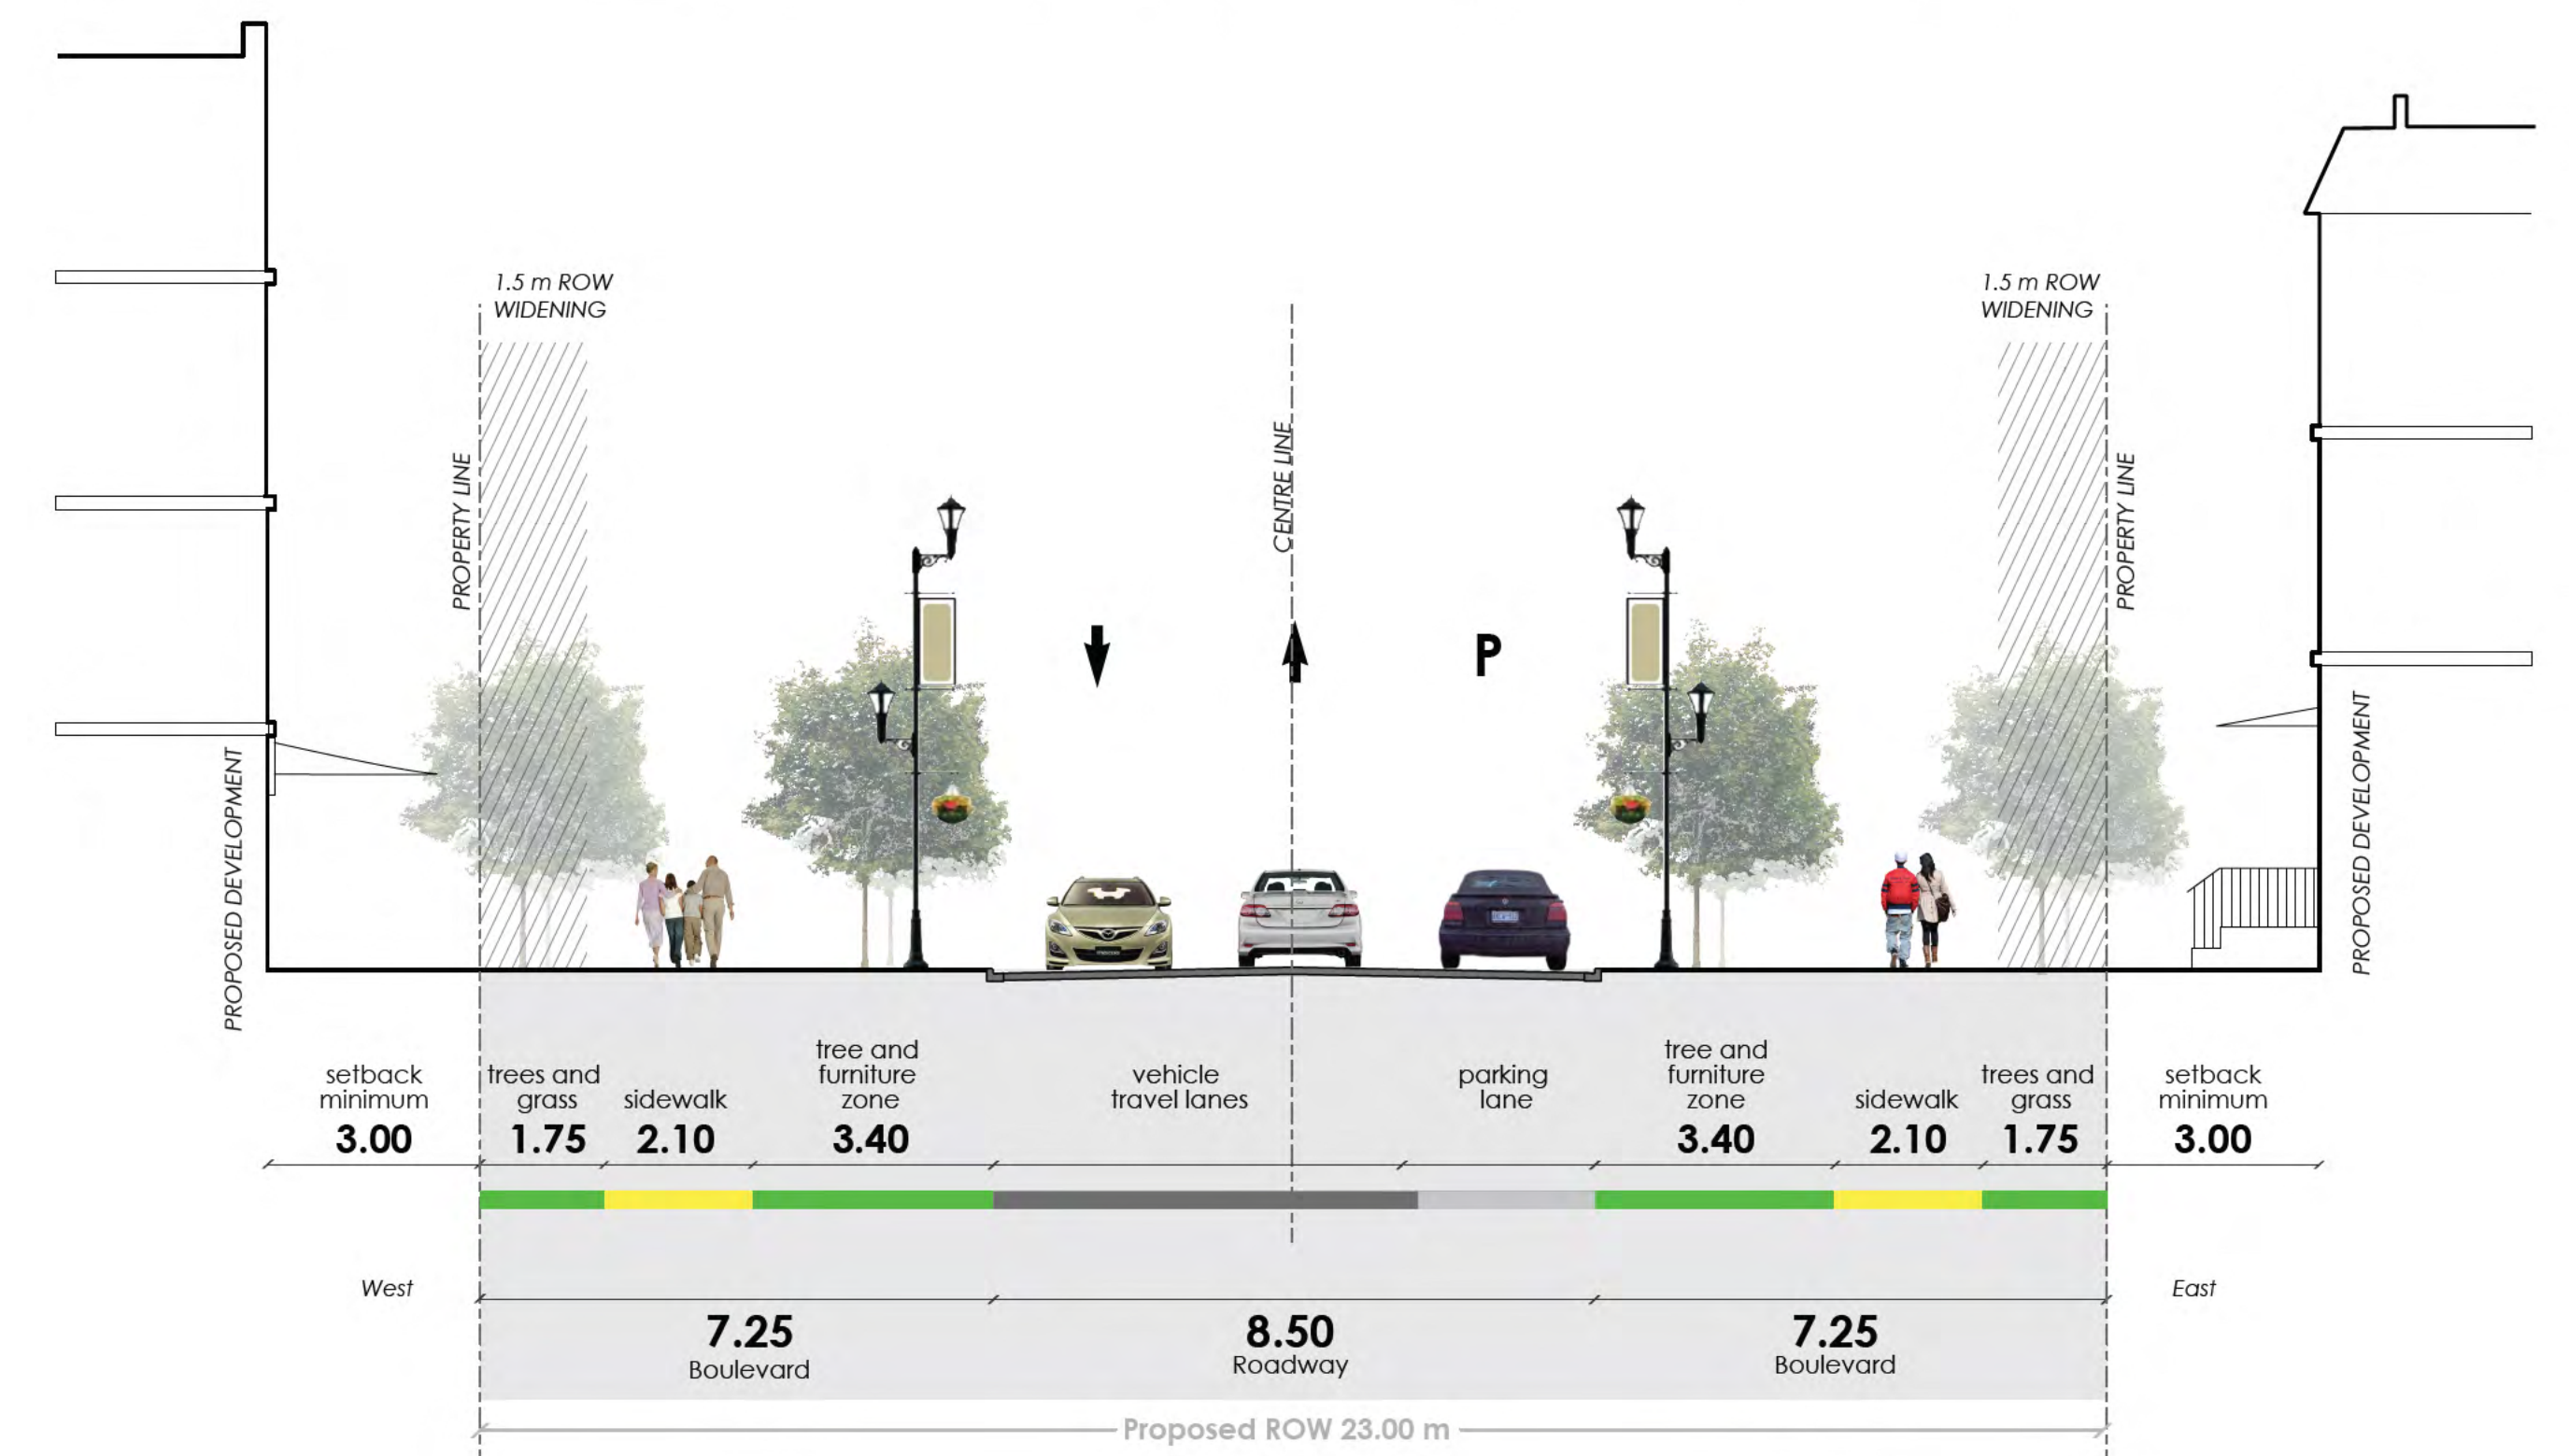

# Old Kingston Road (DRAFT)

EXISTING (facing west)

EXISTING OLD KINGSTON ROAD TYPICAL SECTION  
(east of Morrish Road intersection)

PROPOSED (facing west)

PROPOSED OLD KINGSTON ROAD TYPICAL SECTION  
(east of Morrish Road intersection)

# Morrish Road (DRAFT)

EXISTING

PROPOSED

# Morrish Road (DRAFT)

EXISTING (facing south)

EXISTING MORRISH ROAD TYPICAL SECTION  
(south of Old Kingston Road intersection)

PROPOSED (facing south)

PROPOSED MORRISH ROAD TYPICAL SECTION  
(south of Old Kingston Road intersection)