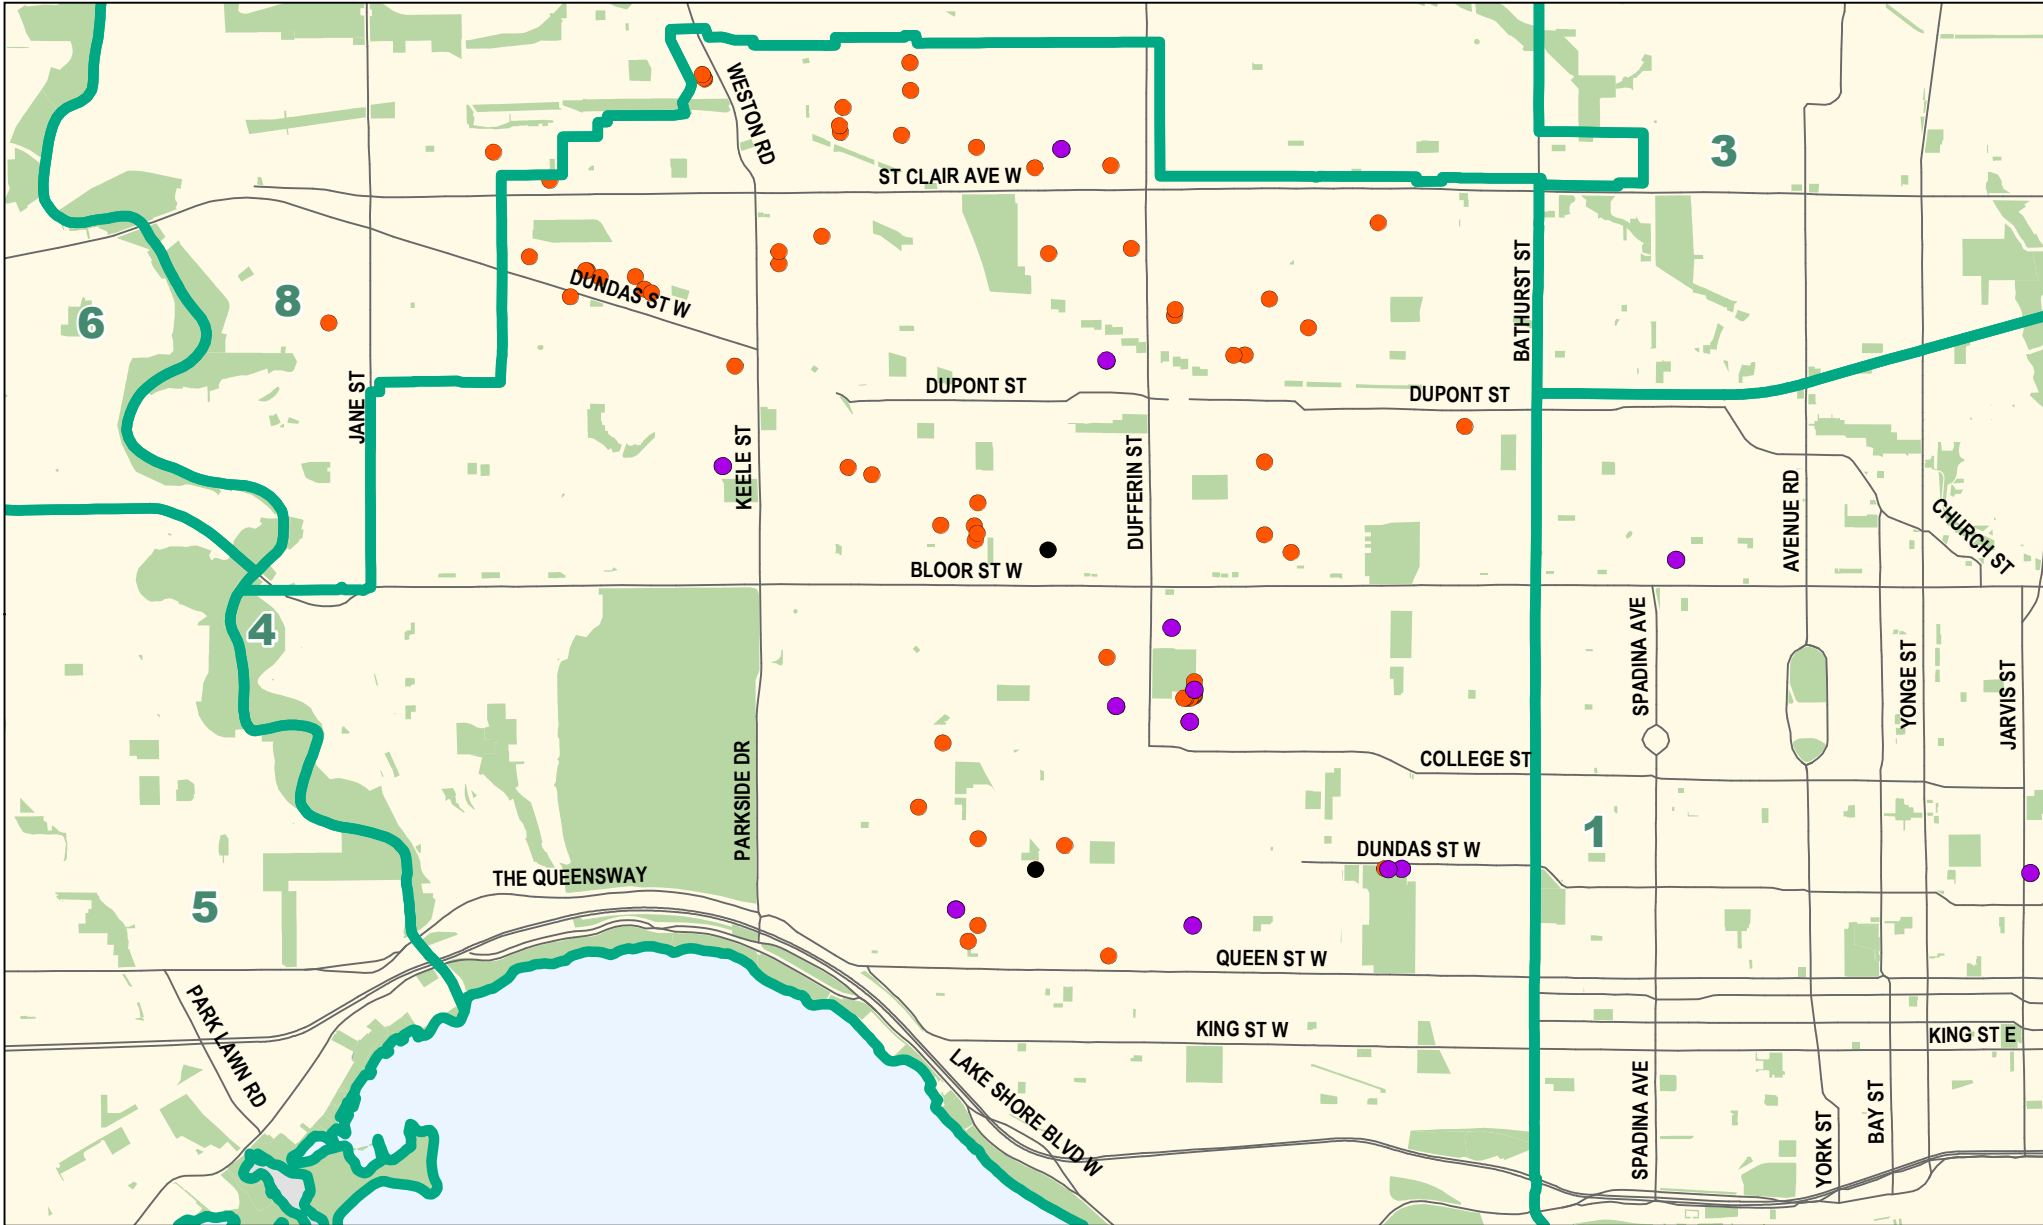

TCH Single & Multi-Family Houses - Zone 4

Legend

- CMHC Zones
- Rooming House
- Single & Multi-Family Houses
- Major Arterial Street
- Expressway
- Park or Greenspace

Source: City of Toronto, Toronto Community Housing; Social Policy Analysis & Research; Canada Mortgage and Housing Corporation.