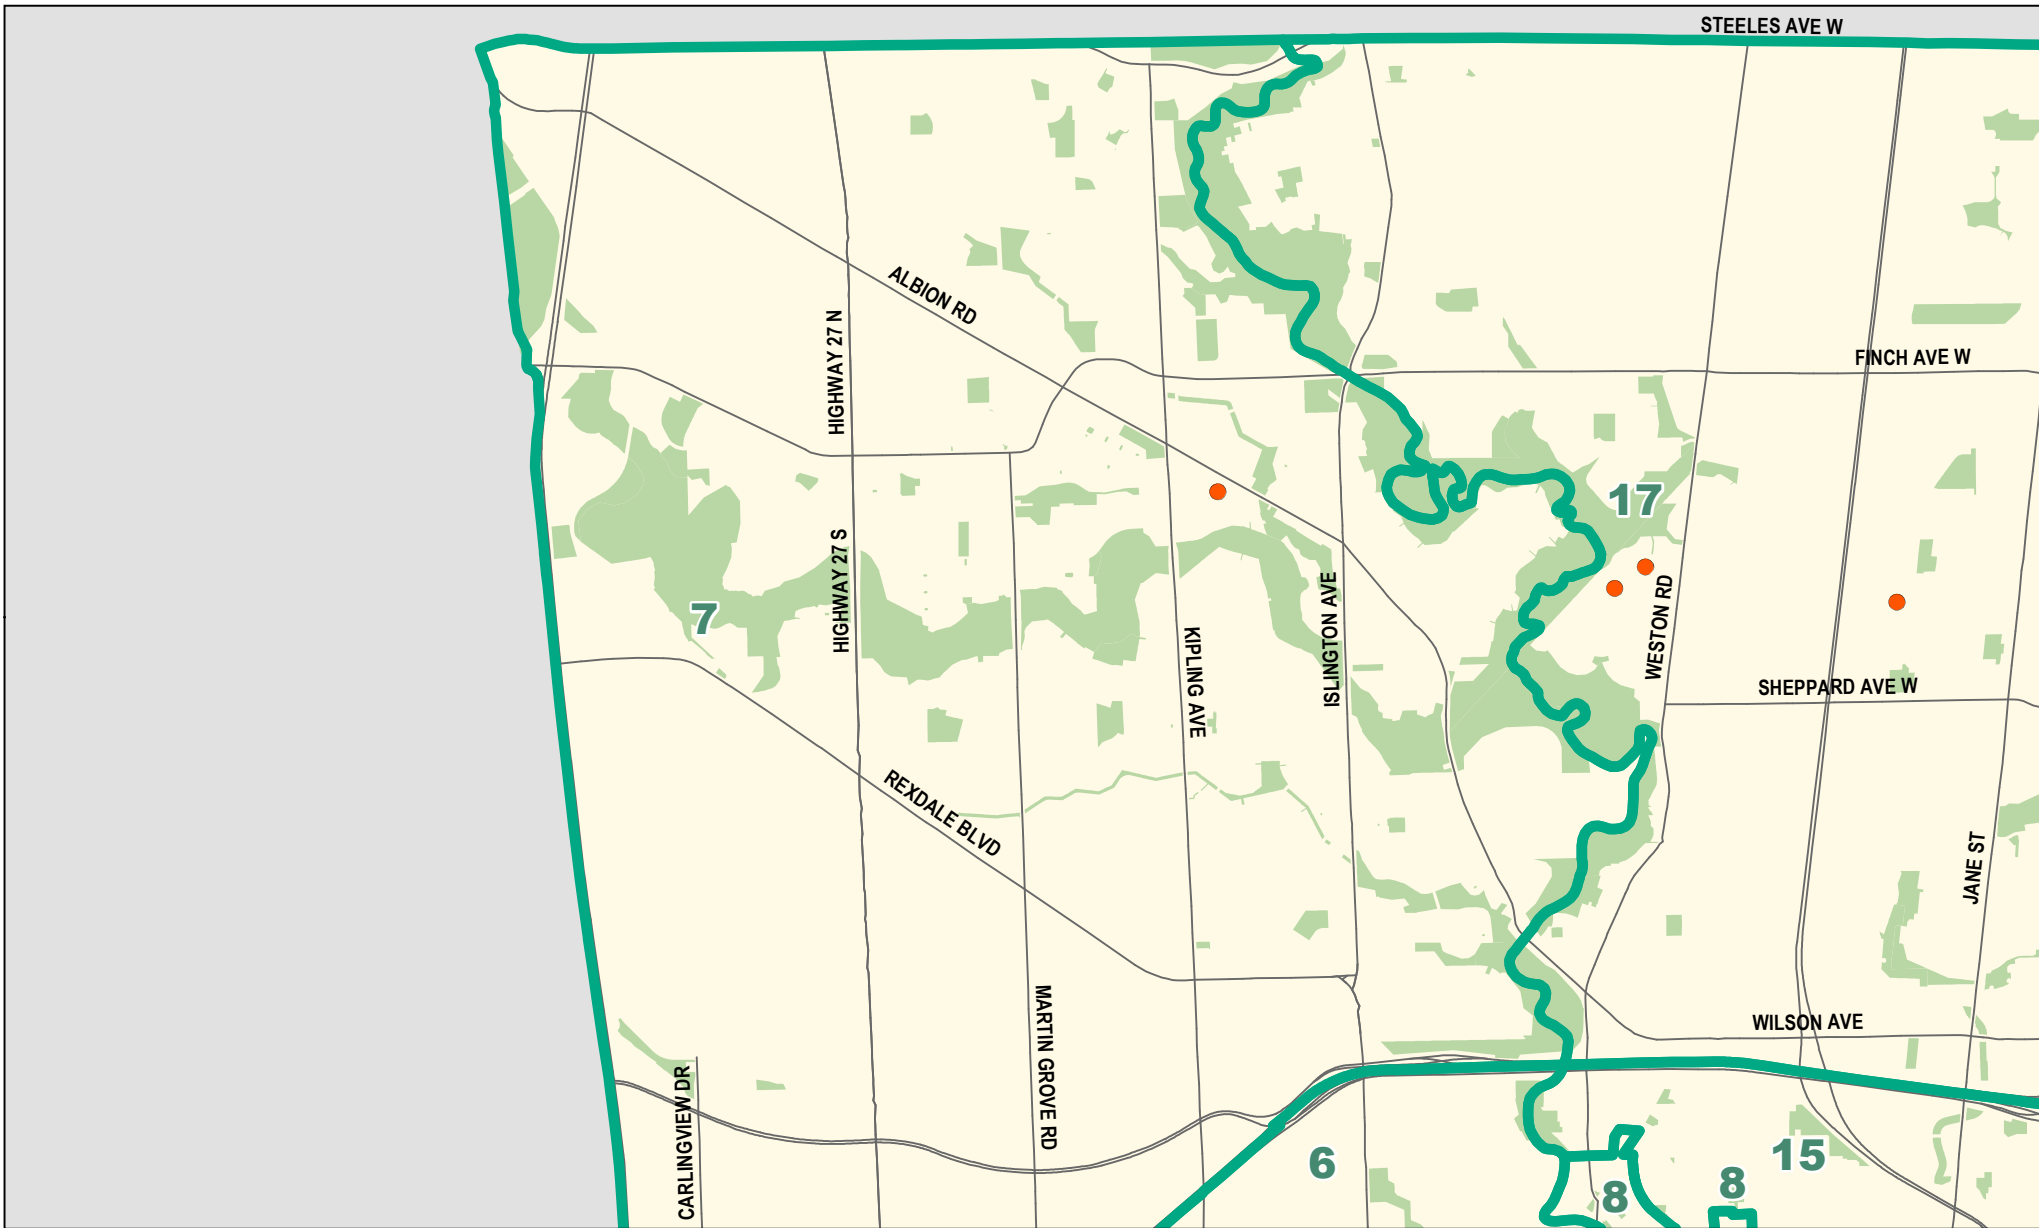

TCH Single & Multi-Family Houses - Zone 7

Legend

-  CMHC Zones
-  Rooming House
-  Single & Multi-Family Houses
-  Major Arterial Street
-  Expressway
-  Park or Greenspace

Source: City of Toronto, Toronto Community Housing; Social Policy Analysis & Research; Canada Mortgage and Housing Corporation.