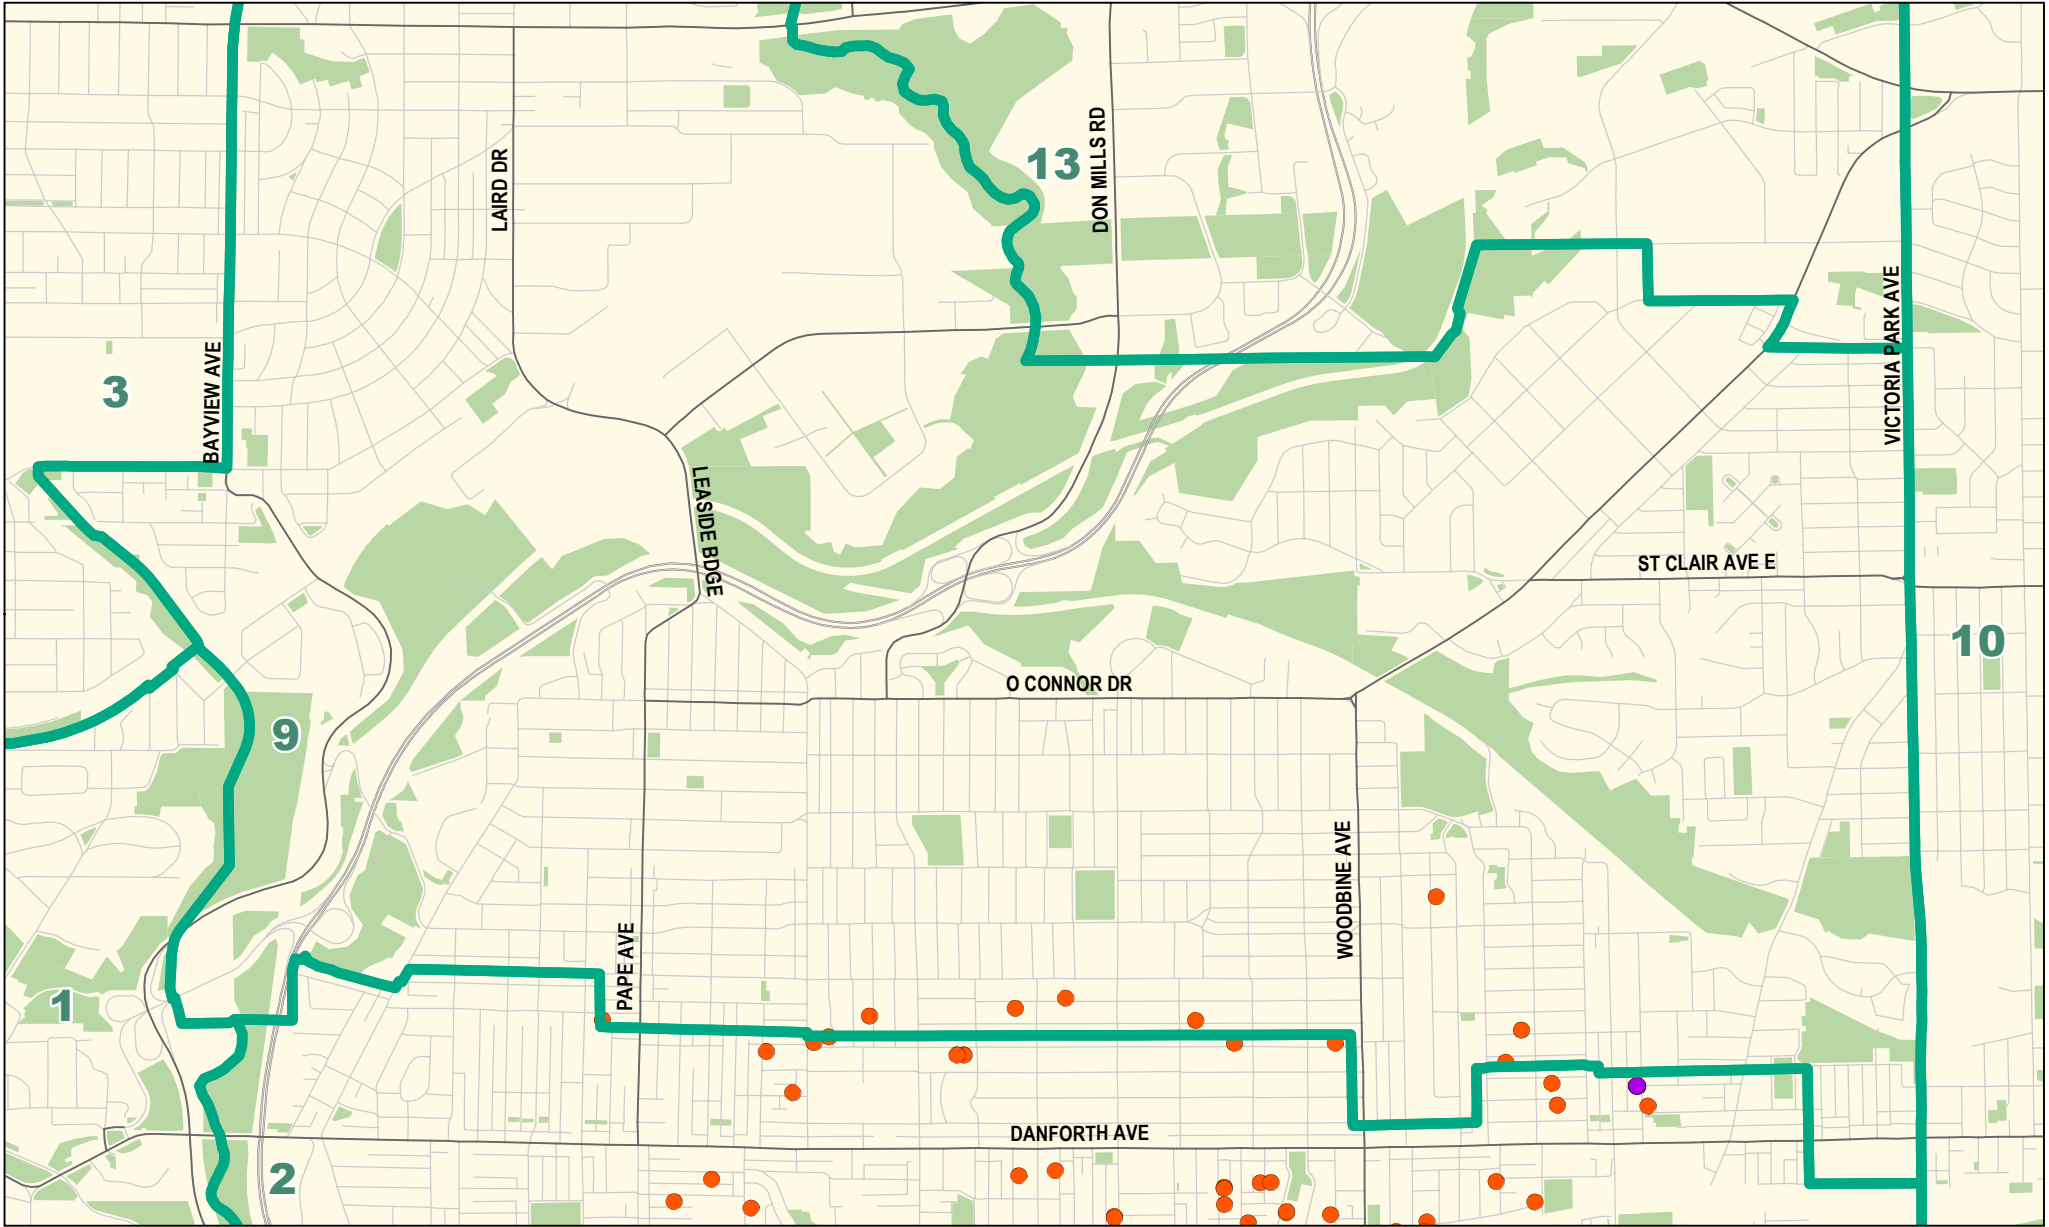

# TCH Single & Multi-Family Houses - Zone 9

## Legend

- CMHC Zones
- Rooming House
- Single & Multi-Family Houses
- Major Arterial Street
- Street
- Expressway
- Park or Greenspace

Source: City of Toronto, Toronto Community Housing; Social Policy Analysis & Research; Canada Mortgage and Housing Corporation.