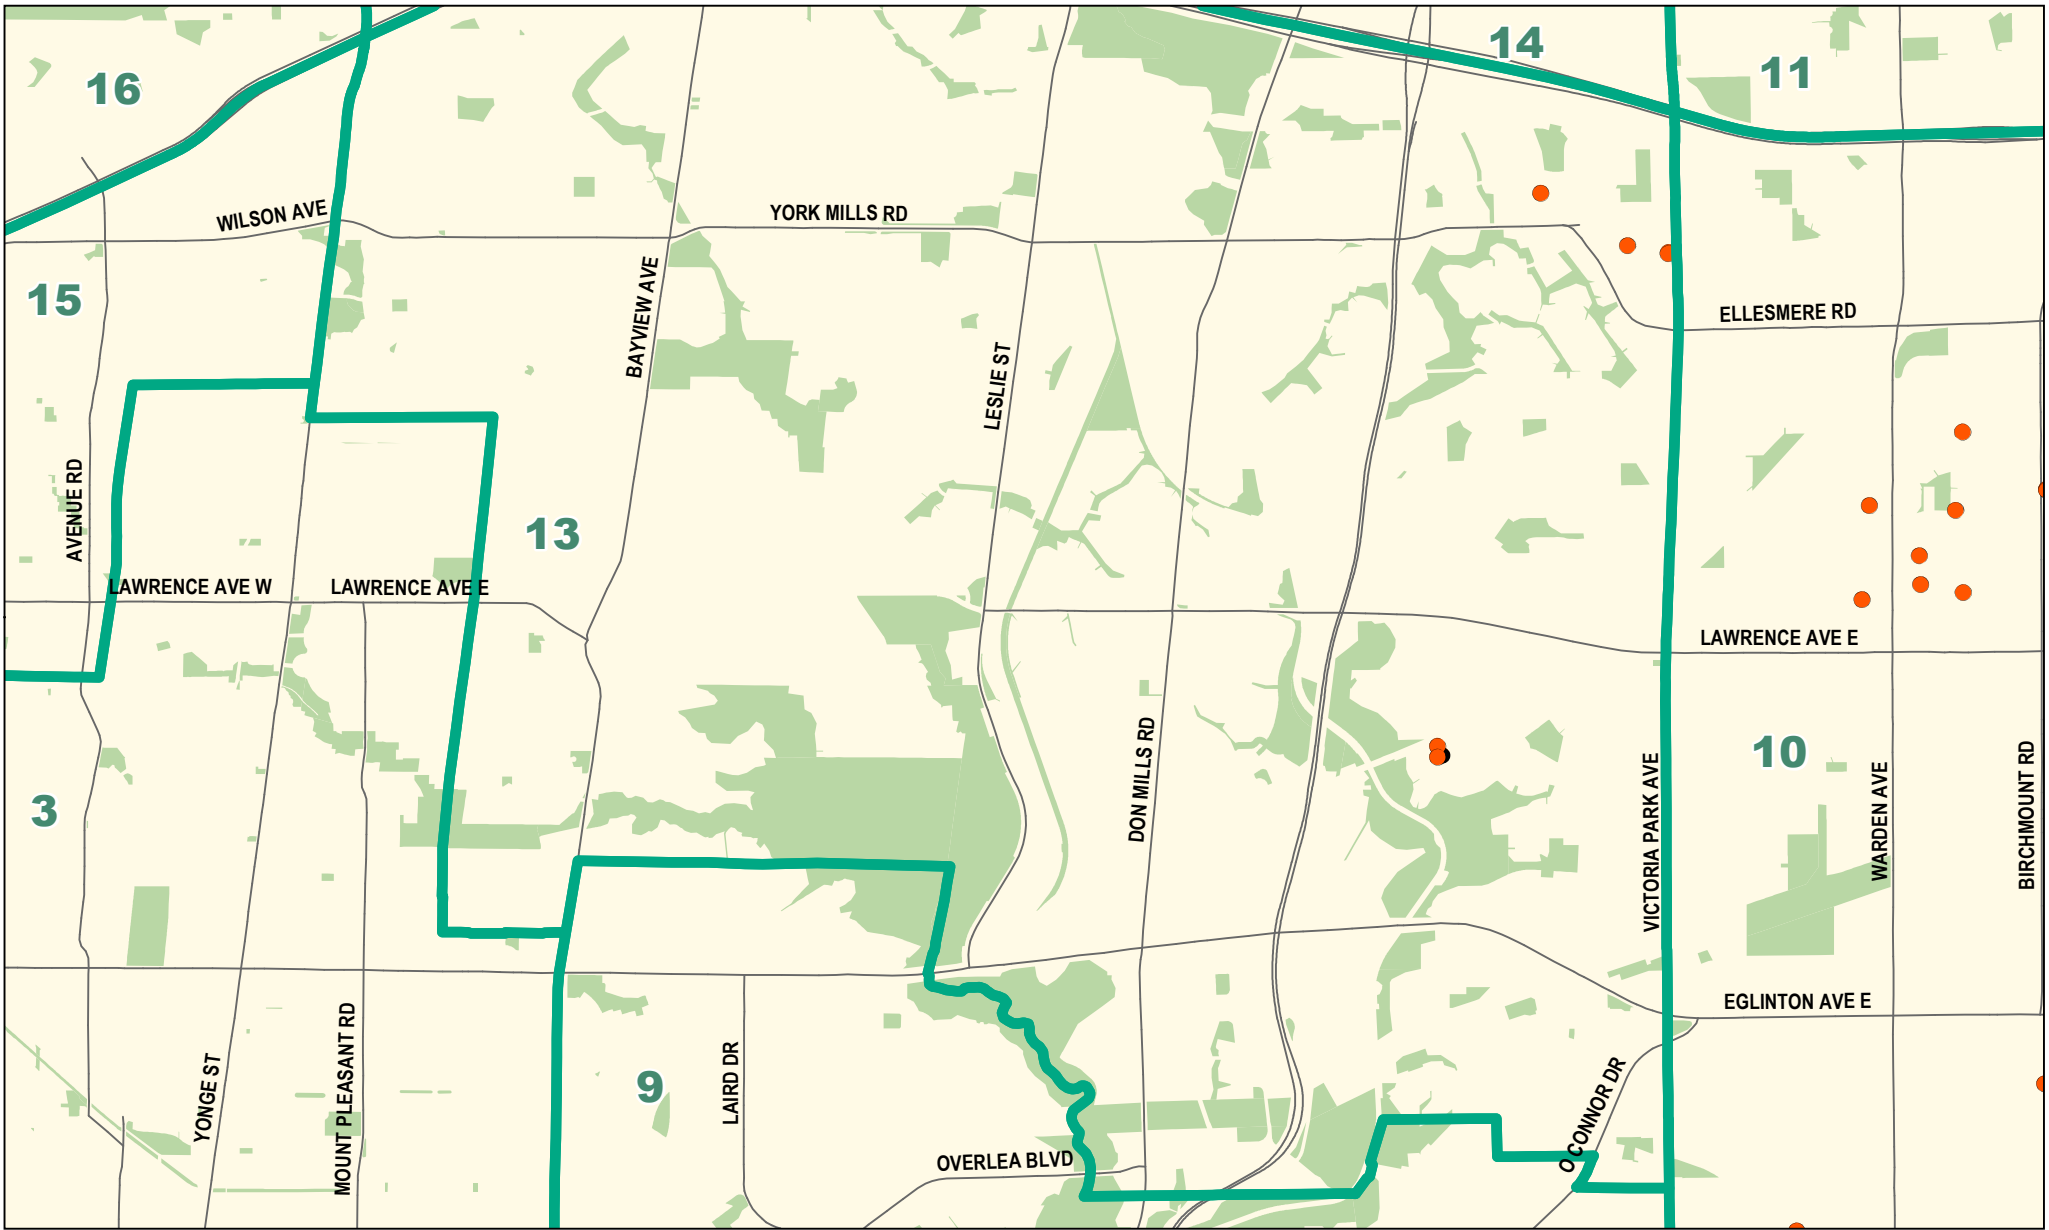

TCH Single & Multi-Family Houses - Zone 13

Legend

- CMHC Zones
- Rooming House
- Single & Multi-Family Houses
- Major Arterial Street
- Expressway
- Park or Greenspace

Source: City of Toronto, Toronto Community Housing; Social Policy Analysis & Research; Canada Mortgage and Housing Corporation.