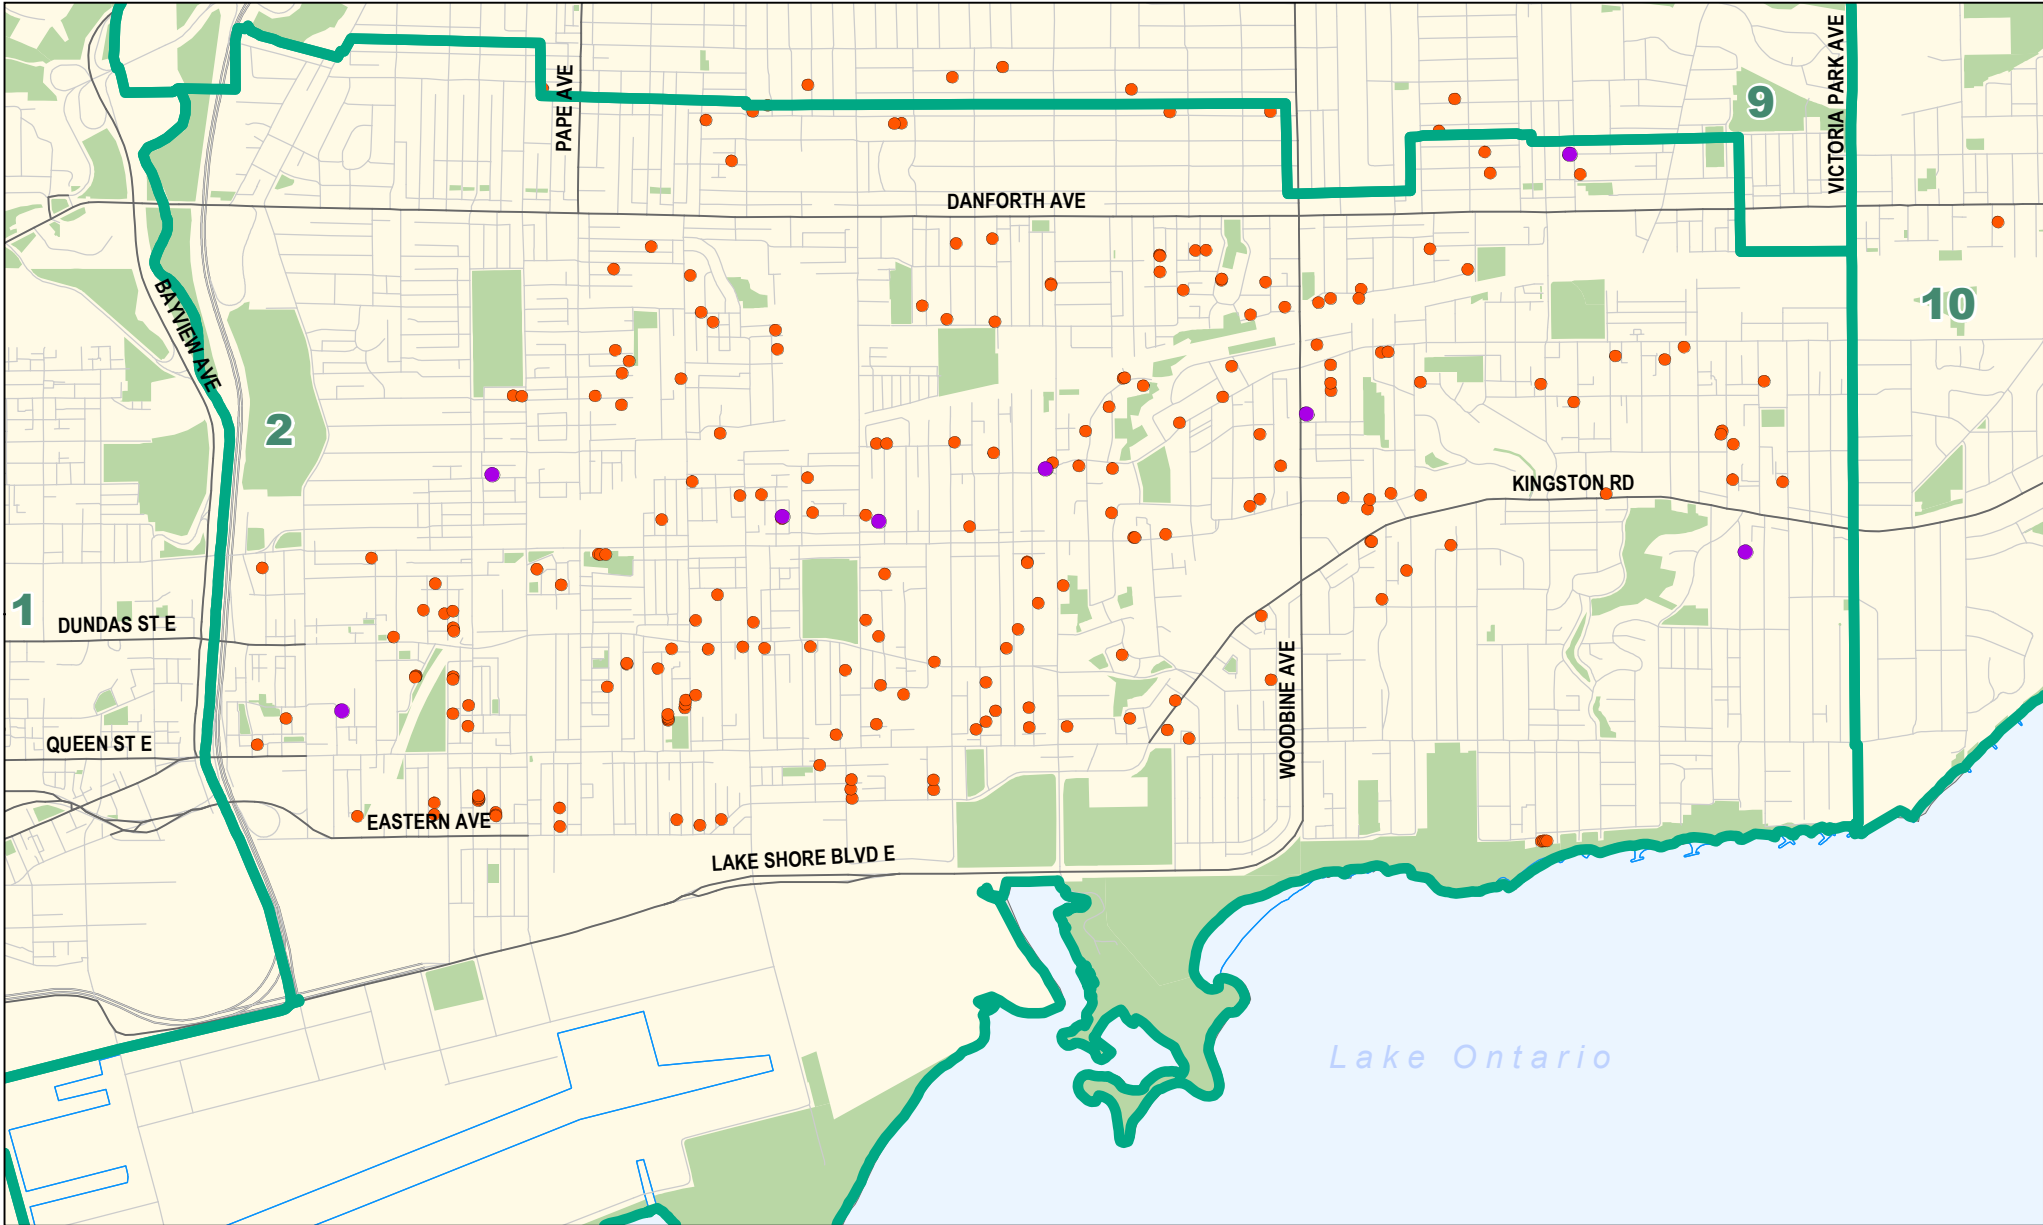

TCH Rooming and Stand-Alone Housing

Legend

- CMHC Zones
- Rooming House
- Single & Multi-Family Houses
- Park or Greenspace
- Major Arterial Street
- Street
- Expressway
- Toronto Shoreline

Source: City of Toronto, Toronto Community Housing; Social Policy Analysis & Research; Canada Mortgage and Housing Corporation.