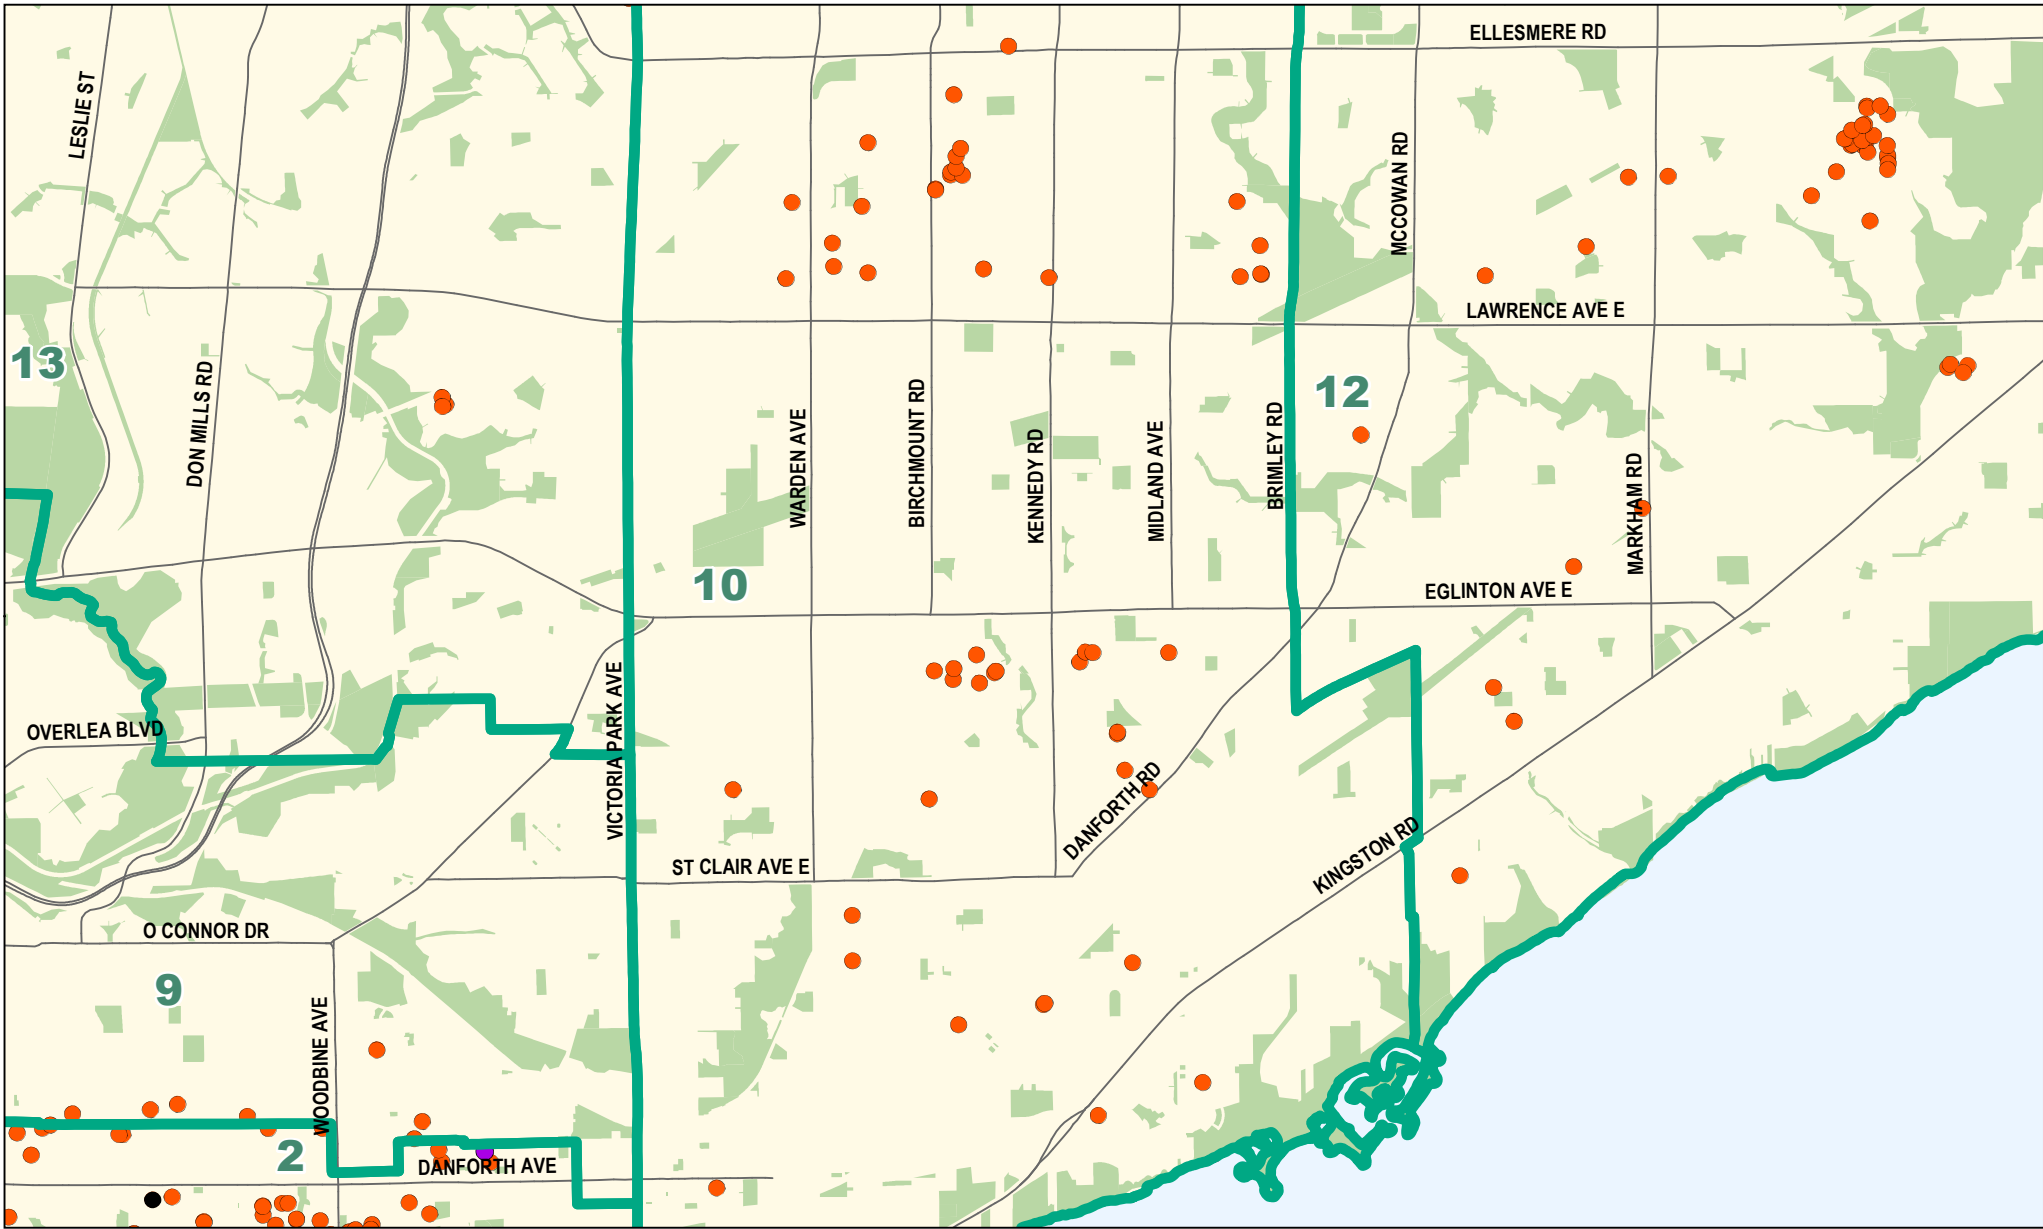

TCH Single & Multi-Family Houses - Zone 10

Legend

- CMHC Zones
- Rooming House
- Single & Multi-Family Houses
- Major Arterial Street
- Expressway
- Park or Greenspace

Source: City of Toronto, Toronto Community Housing; Social Policy Analysis & Research; Canada Mortgage and Housing Corporation.