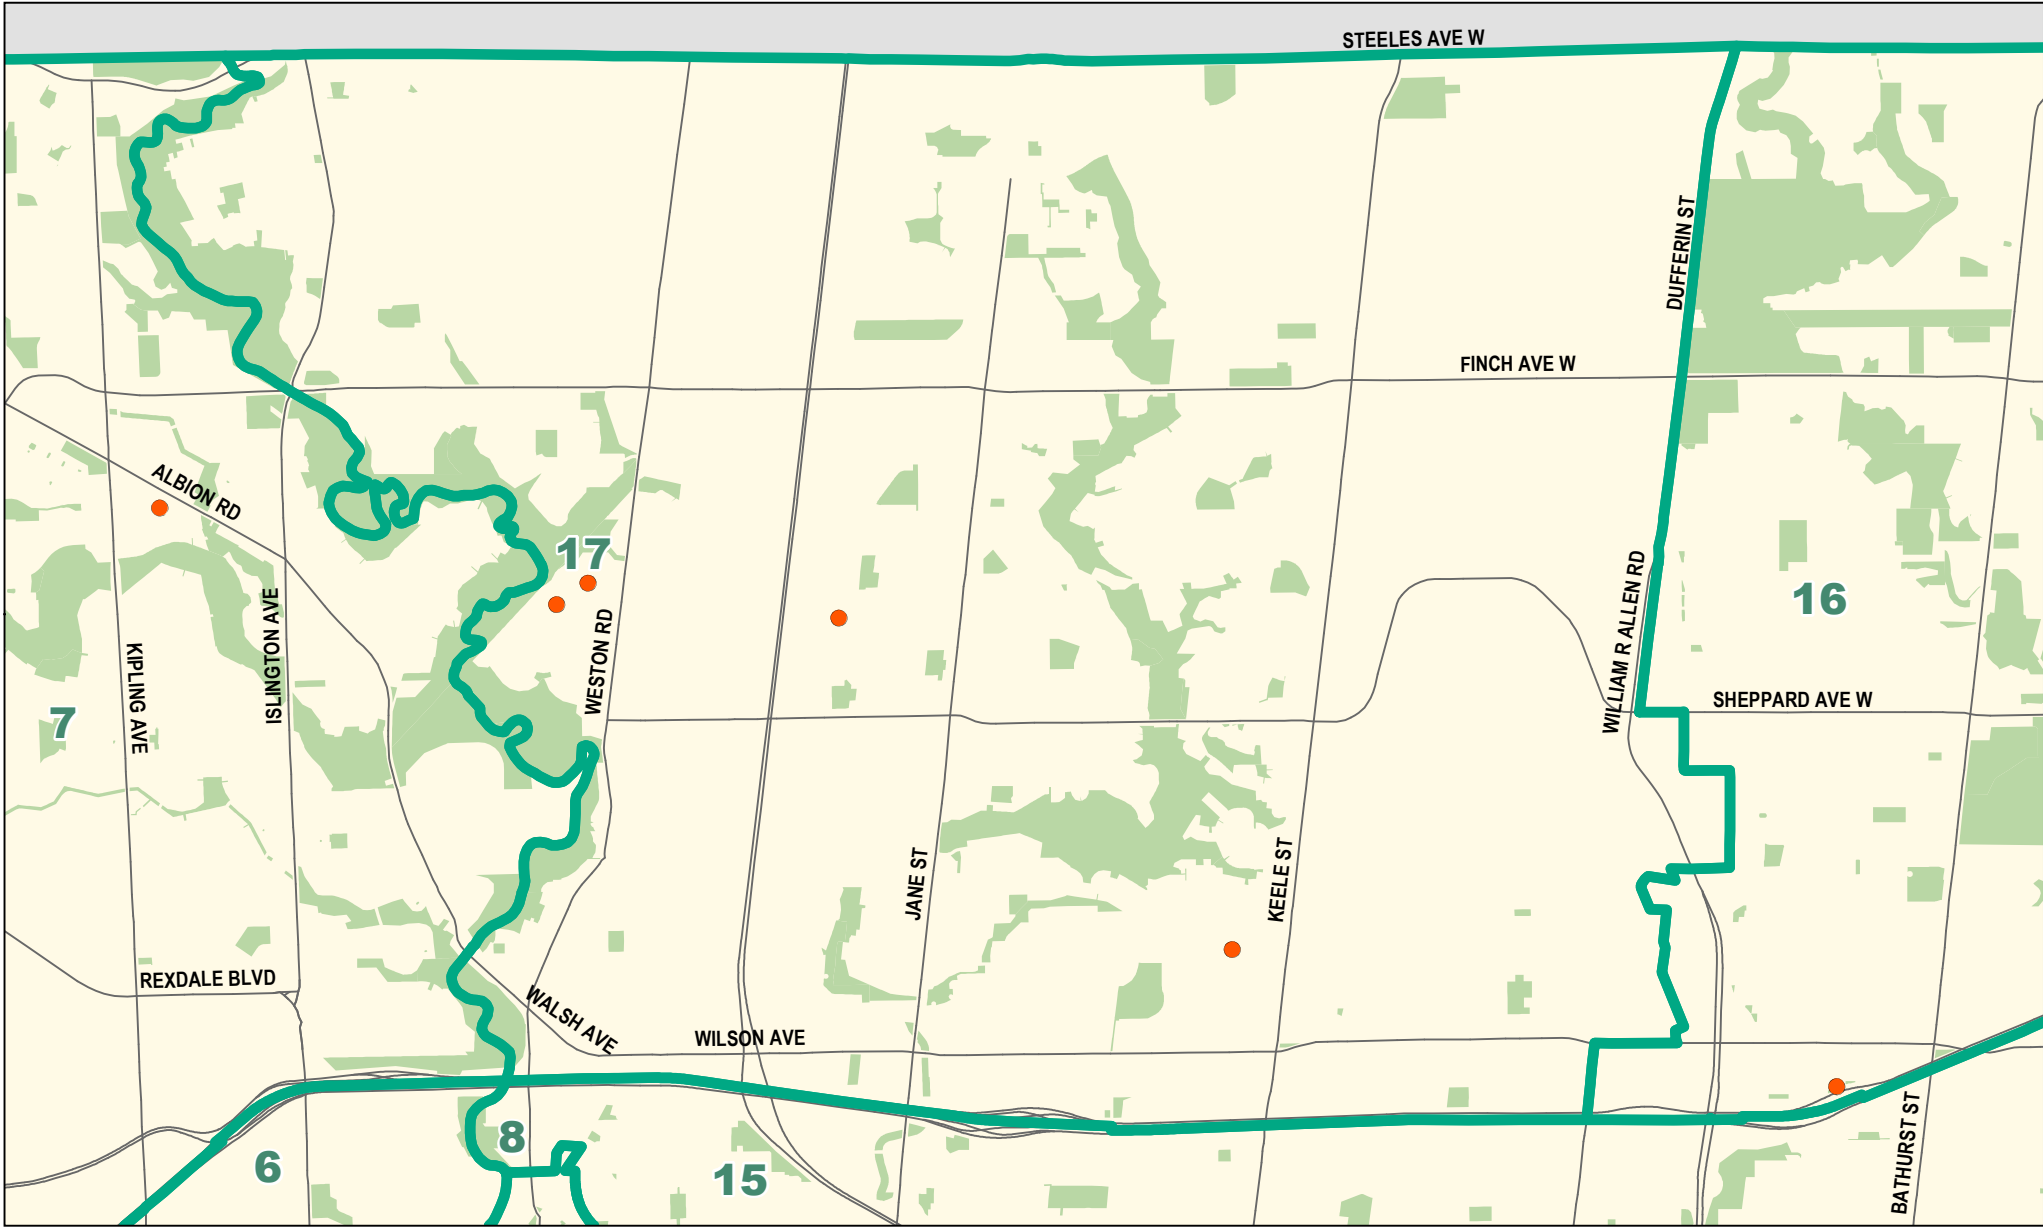

TCH Single & Multi-Family Houses - Zone 17

Legend

-  CMHC Zones
-  Rooming House
-  Single & Multi-Family Houses
-  Major Arterial Street
-  Expressway
-  Park or Greenspace

0 0.4 0.8 1.2 1.6 Km

Source: City of Toronto, Toronto Community Housing; Social Policy Analysis & Research; Canada Mortgage and Housing Corporation.