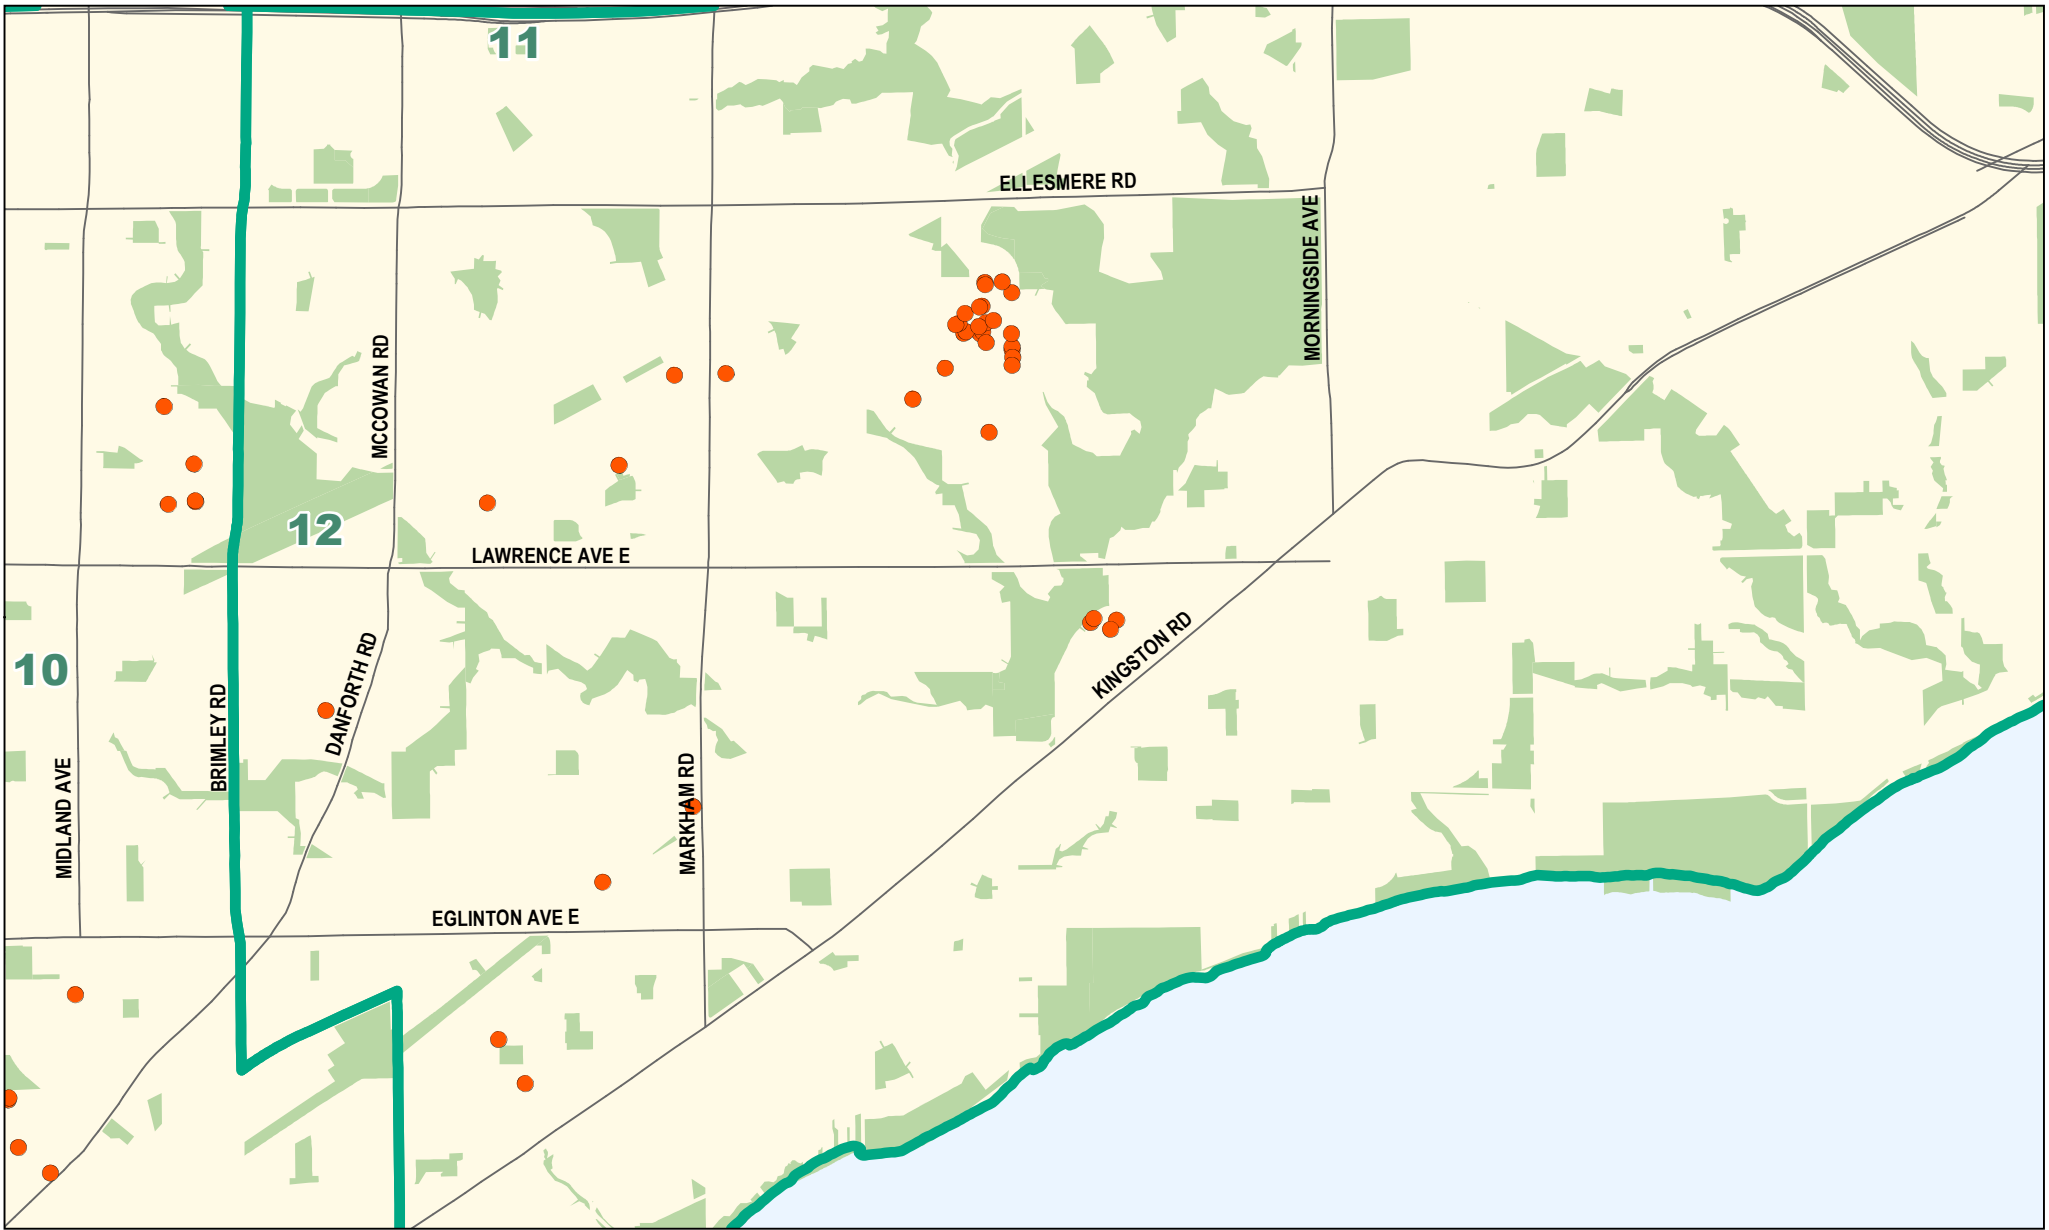

TCH Single & Multi-Family Houses - Zone 12

Legend

- CMHC Zones
- Rooming House
- Single & Multi-Family Houses
- Major Arterial Street
- Expressway
- Park or Greenspace

Source: City of Toronto, Toronto Community Housing; Social Policy Analysis & Research; Canada Mortgage and Housing Corporation.