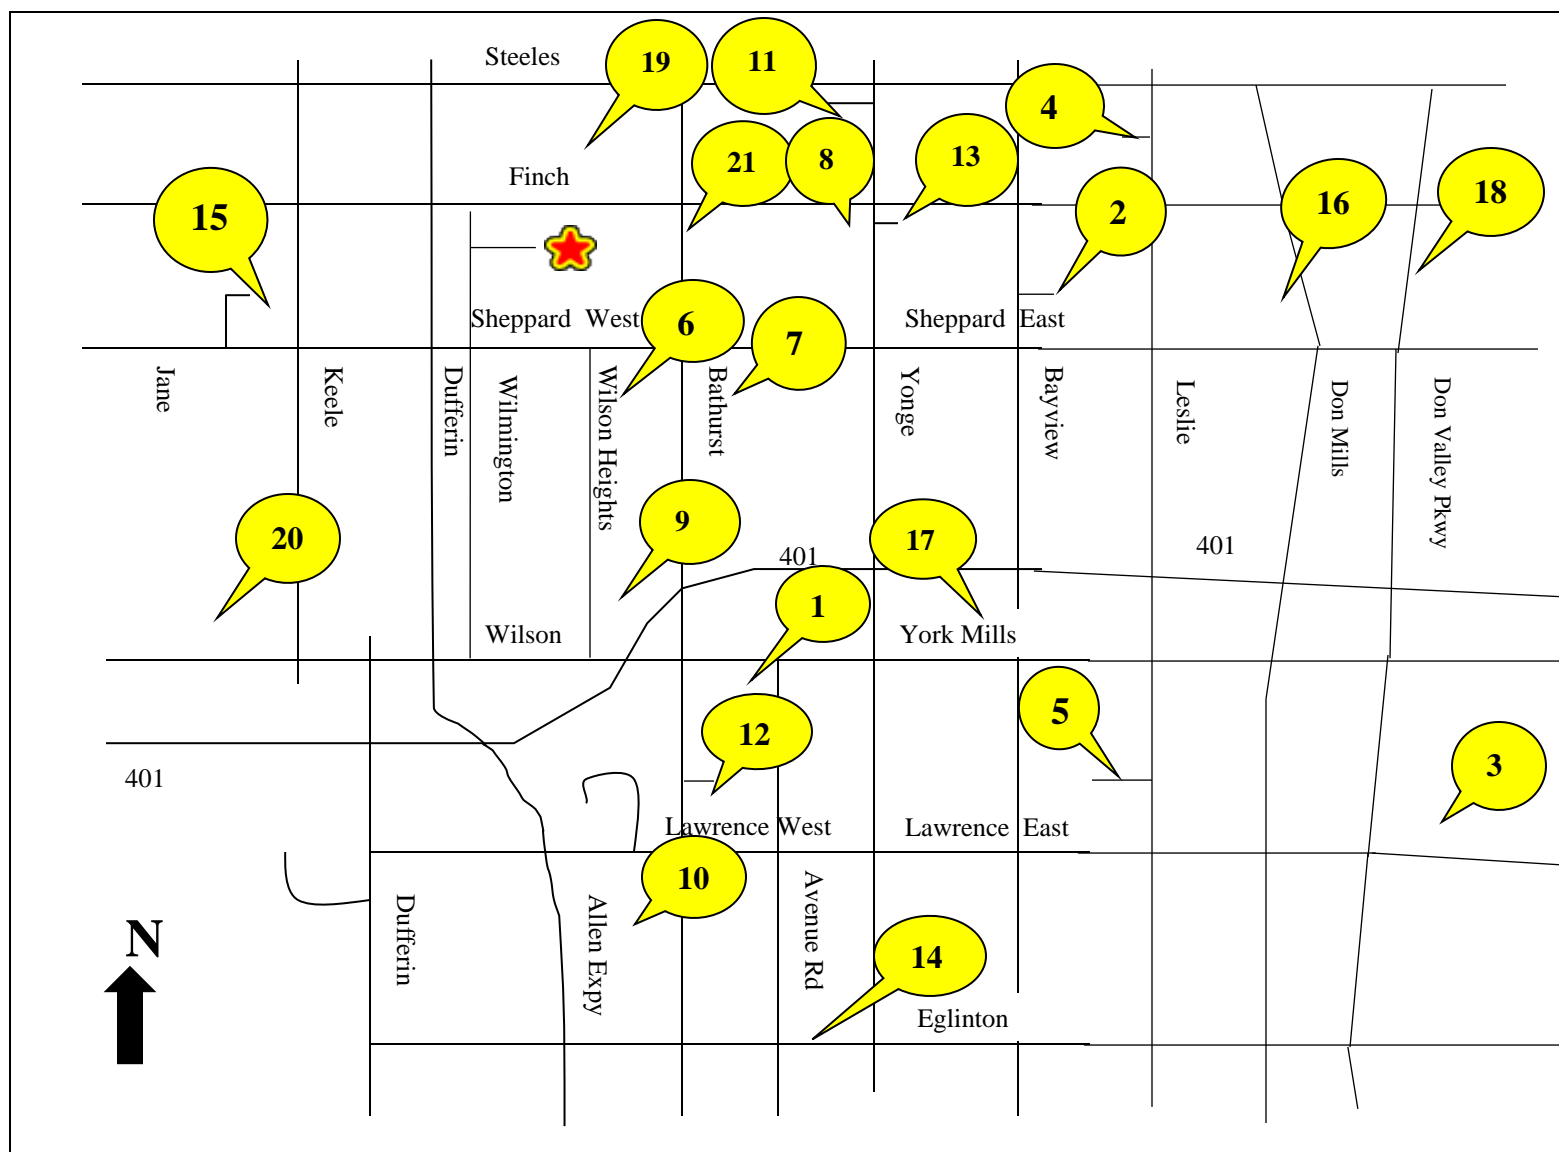

2018 CAMP NAORCA BUS STOP LOCATIONS

LEGEND (Alphabetical order)

- | | |
|---|------------------------------|
| 1) Armour Heights Community Centre | <i>2140 Avenue Rd.</i> |
| 2) Bayview Middle School | <i>25 Bunty Lane</i> |
| 3) Broadlands Community Centre | <i>19 Castlegrove Blvd</i> |
| 4) Cummer Park Community Centre | <i>6000 Leslie St</i> |
| 5) Denlow Elementary School | <i>50 Denlow Blvd</i> |
| 6) Dublin Heights E/M School | <i>100 Bainbridge Ave</i> |
| 7) Earl Bales Community Centre | <i>4169 Bathurst St</i> |
| 8) Edithvale Community Centre | <i>131 Finch Ave W</i> |
| 9) Faywood Elementary School | <i>95 Faywood Blvd</i> |
| 10) Glen Park Elementary School | <i>101 Englemount Ave</i> |
| 11) Goulding Community Centre | <i>45 Goulding Ave</i> |
| 12) Ledbury Park E/M School | <i>95 Falkirk St</i> |
| 13) Mitchell Field Arena | <i>89 Church Ave</i> |
| 14) North Toronto Memorial Arena | <i>174 Orchard View Blvd</i> |
| 15) Northwood Community Centre | <i>15 Clubhouse Ct</i> |
| 16) Oriole Community Centre | <i>2975 Don Mills Rd</i> |
| 17) Owen Elementary School | <i>111 Owen Blvd</i> |
| 18) Pleasantview Community Centre | <i>545 Van Horne Ave</i> |
| 19) Rockford Public School | <i>60 Rockford Rd</i> |
| 20) Roding Community Centre | <i>600 Roding St.</i> |
| 21) Yorkview Elementary School | <i>130 Yorkview Dr</i> |

CAMP NAORCA *60 Blue Forest Drive*

PLEASE NOTE: Camp Naorca bus stop information may be subject to change based on registration demand and road restrictions. All registered participants will be contacted closer to the start of camp, with more accurate times and location details. (This document was published January 15 2018)