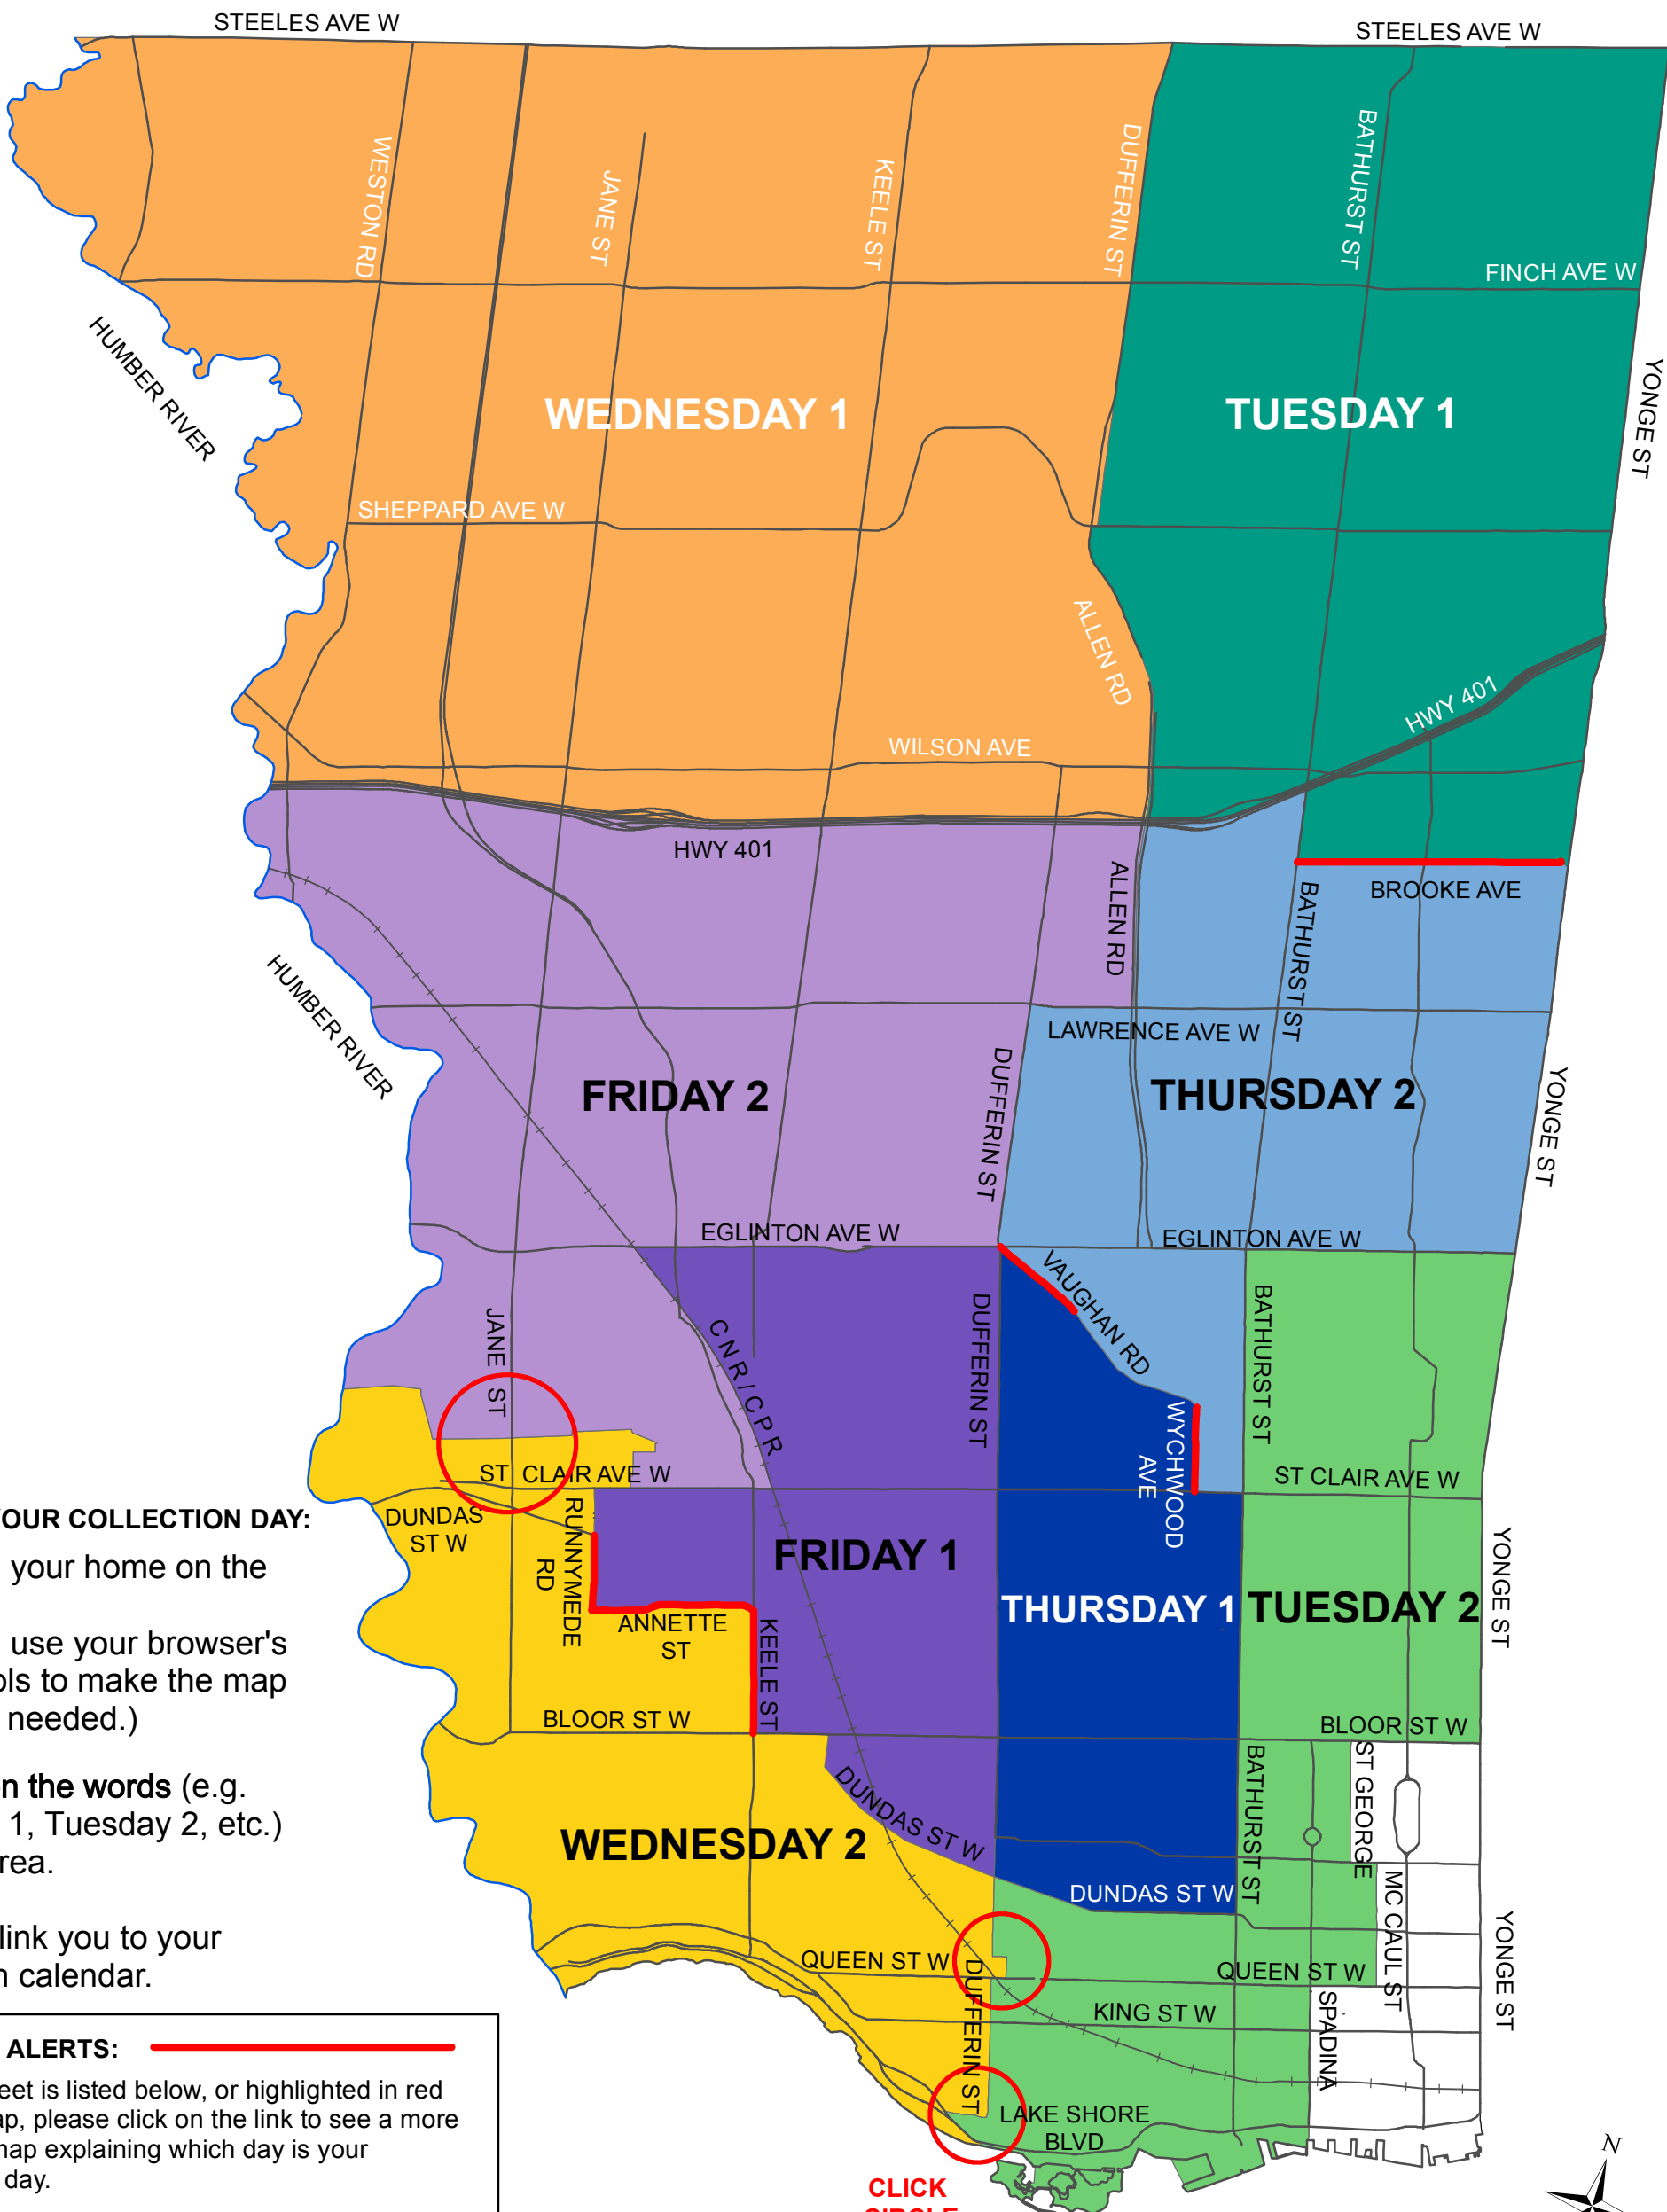

District 2

Single Family Home
Residential Day Collection Areas
Effective April 03, 2012

SELECT YOUR COLLECTION DAY:

1. Locate your home on the map.
(You can use your browser's zoom tools to make the map bigger, if needed.)
2. Click on the words (e.g. Tuesday 1, Tuesday 2, etc.) in your area.

This will link you to your collection calendar.

BORDER ALERTS: —

If your street is listed below, or highlighted in red on the map, please click on the link to see a more detailed map explaining which day is your collection day.

- Annette St: (Runnymede Rd to Keele St)**
- both sides collected on Friday 1
- Brooke Ave: (Bathurst St to Mason Blvd)**
- both sides collected on Tuesday 1
- Keele St: (Bloor St W to Annette St)**
- both sides collected on Friday 1
- Runnymede Rd: (Annette St to Dundas St W)**
- both sides collected on Friday 1
- Vaughan Rd: (Dufferin St to Oakwood Ave)**
- both sides collected on Thursday 1
- Wychwood Ave: (St. Clair Ave W to Vaughan Rd)**
- both sides collected on Thursday 2

CLICK CIRCLE FOR A DETAILED MAP