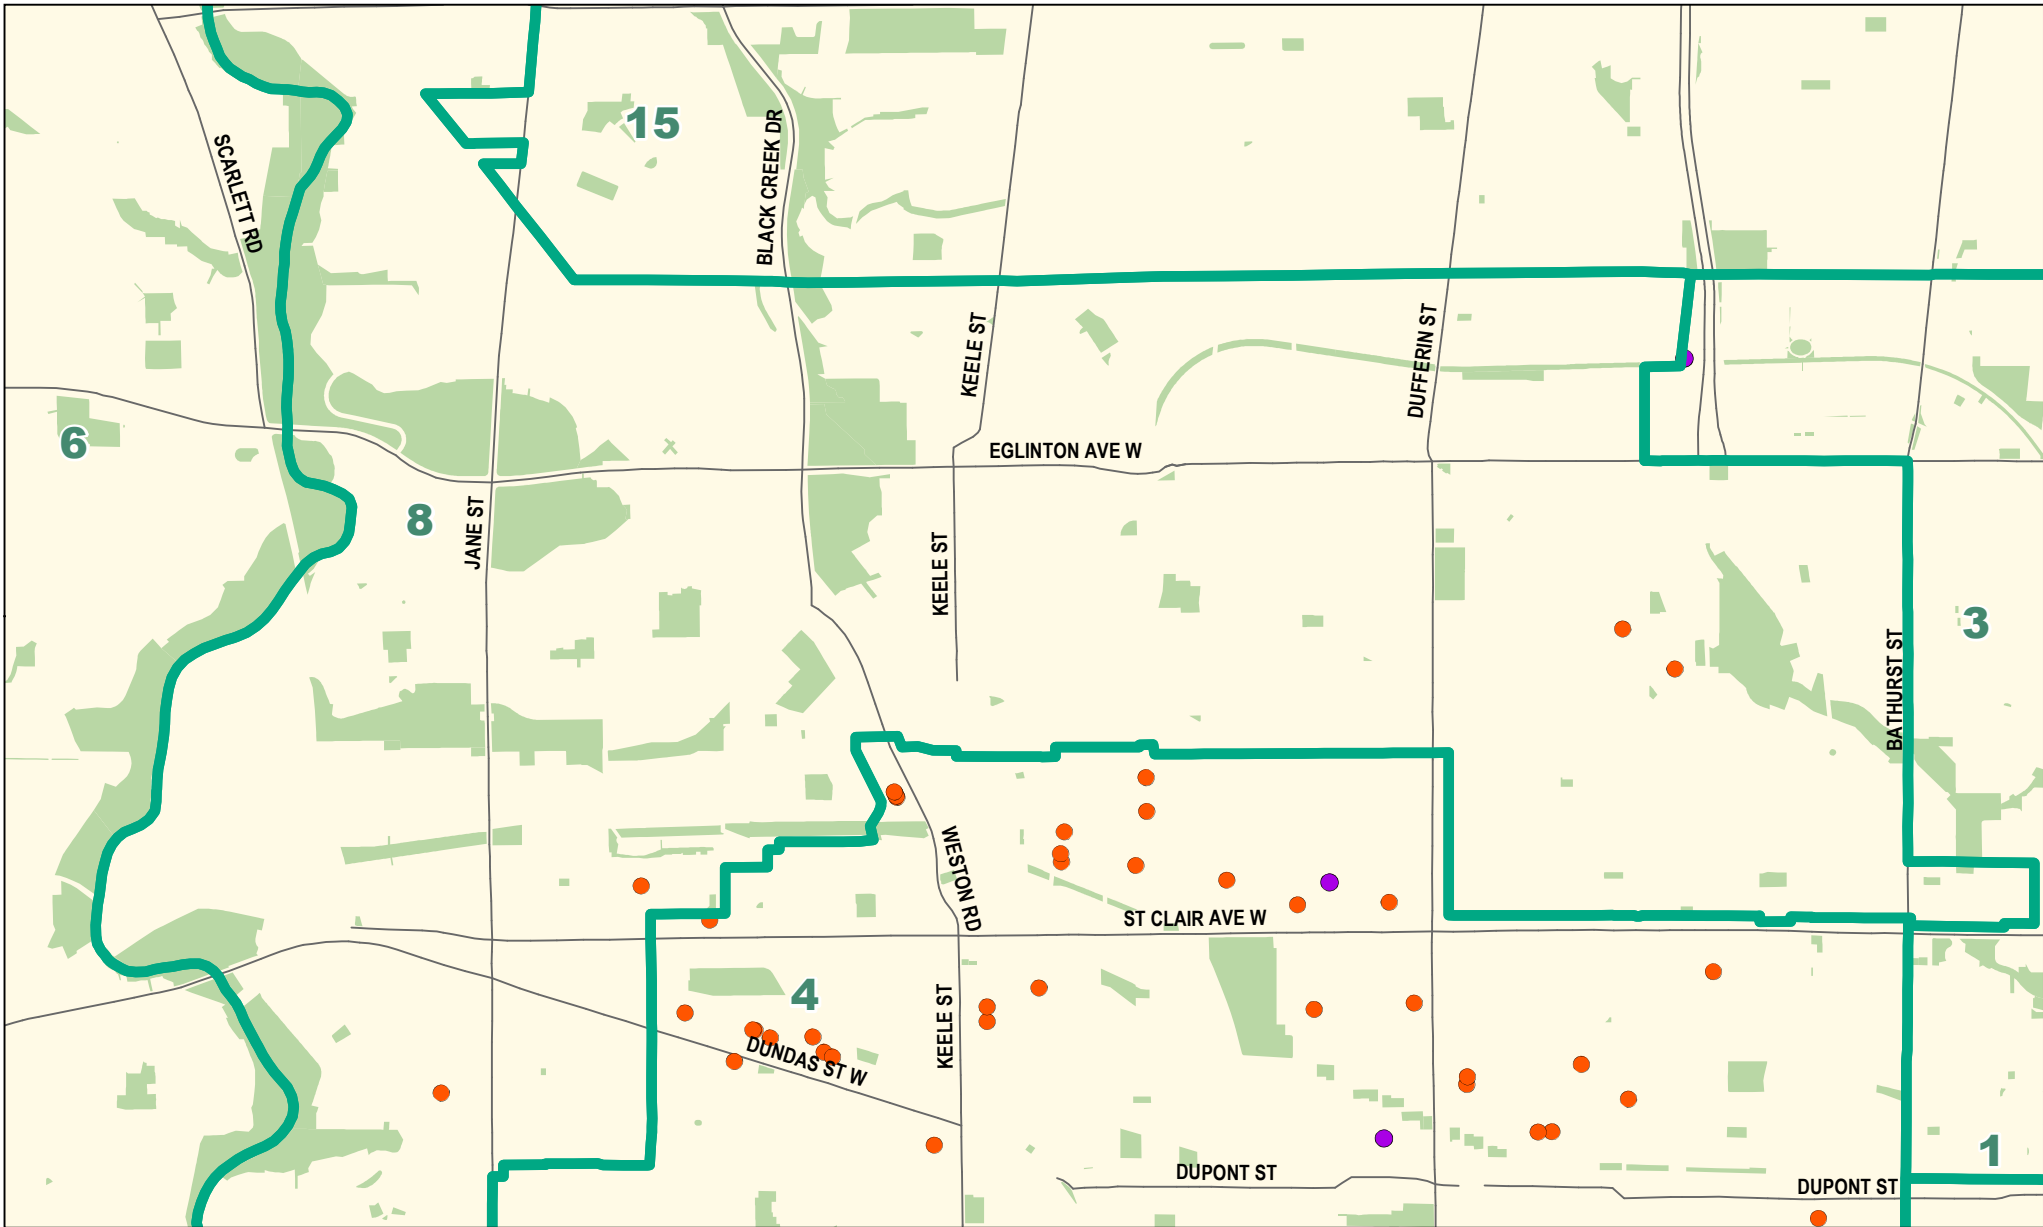

TCH Single & Multi-Family Houses - Zone 8

Legend

-  CMHC Zones
-  Rooming House
-  Single & Multi-Family Houses
-  Major Arterial Street
-  Expressway
-  Park or Greenspace

Source: City of Toronto, Toronto Community Housing; Social Policy Analysis & Research; Canada Mortgage and Housing Corporation.