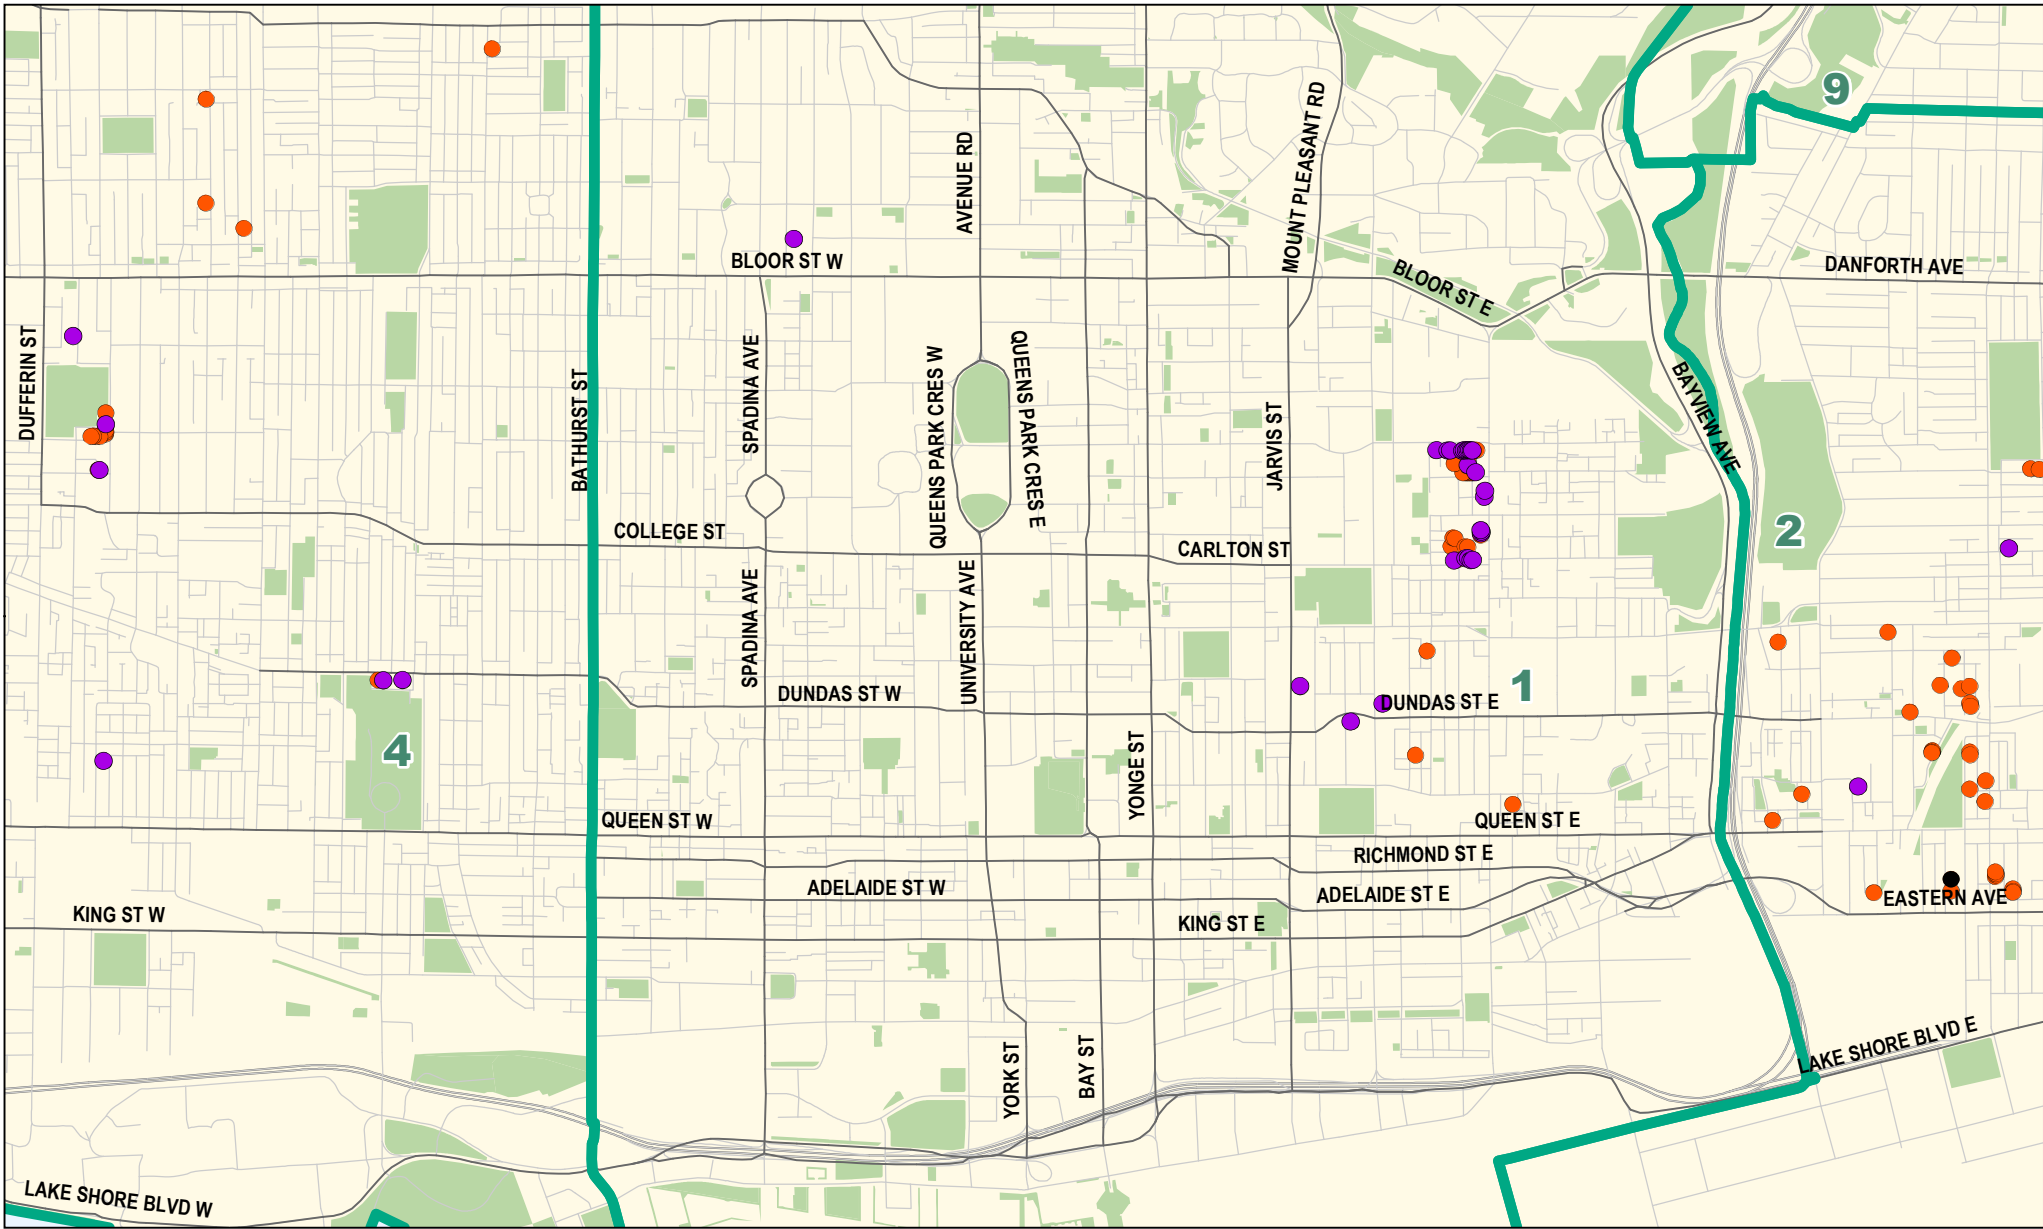

TCH Single & Multi-Family Houses - Zone 1

Legend

-  CMHC Zones
-  Rooming House
-  Single & Multi-Family Houses
-  Major Arterial Street
-  Street
-  Expressway
-  Park or Greenspace

Source: City of Toronto, Toronto Community Housing; Social Policy Analysis & Research; Canada Mortgage and Housing Corporation.