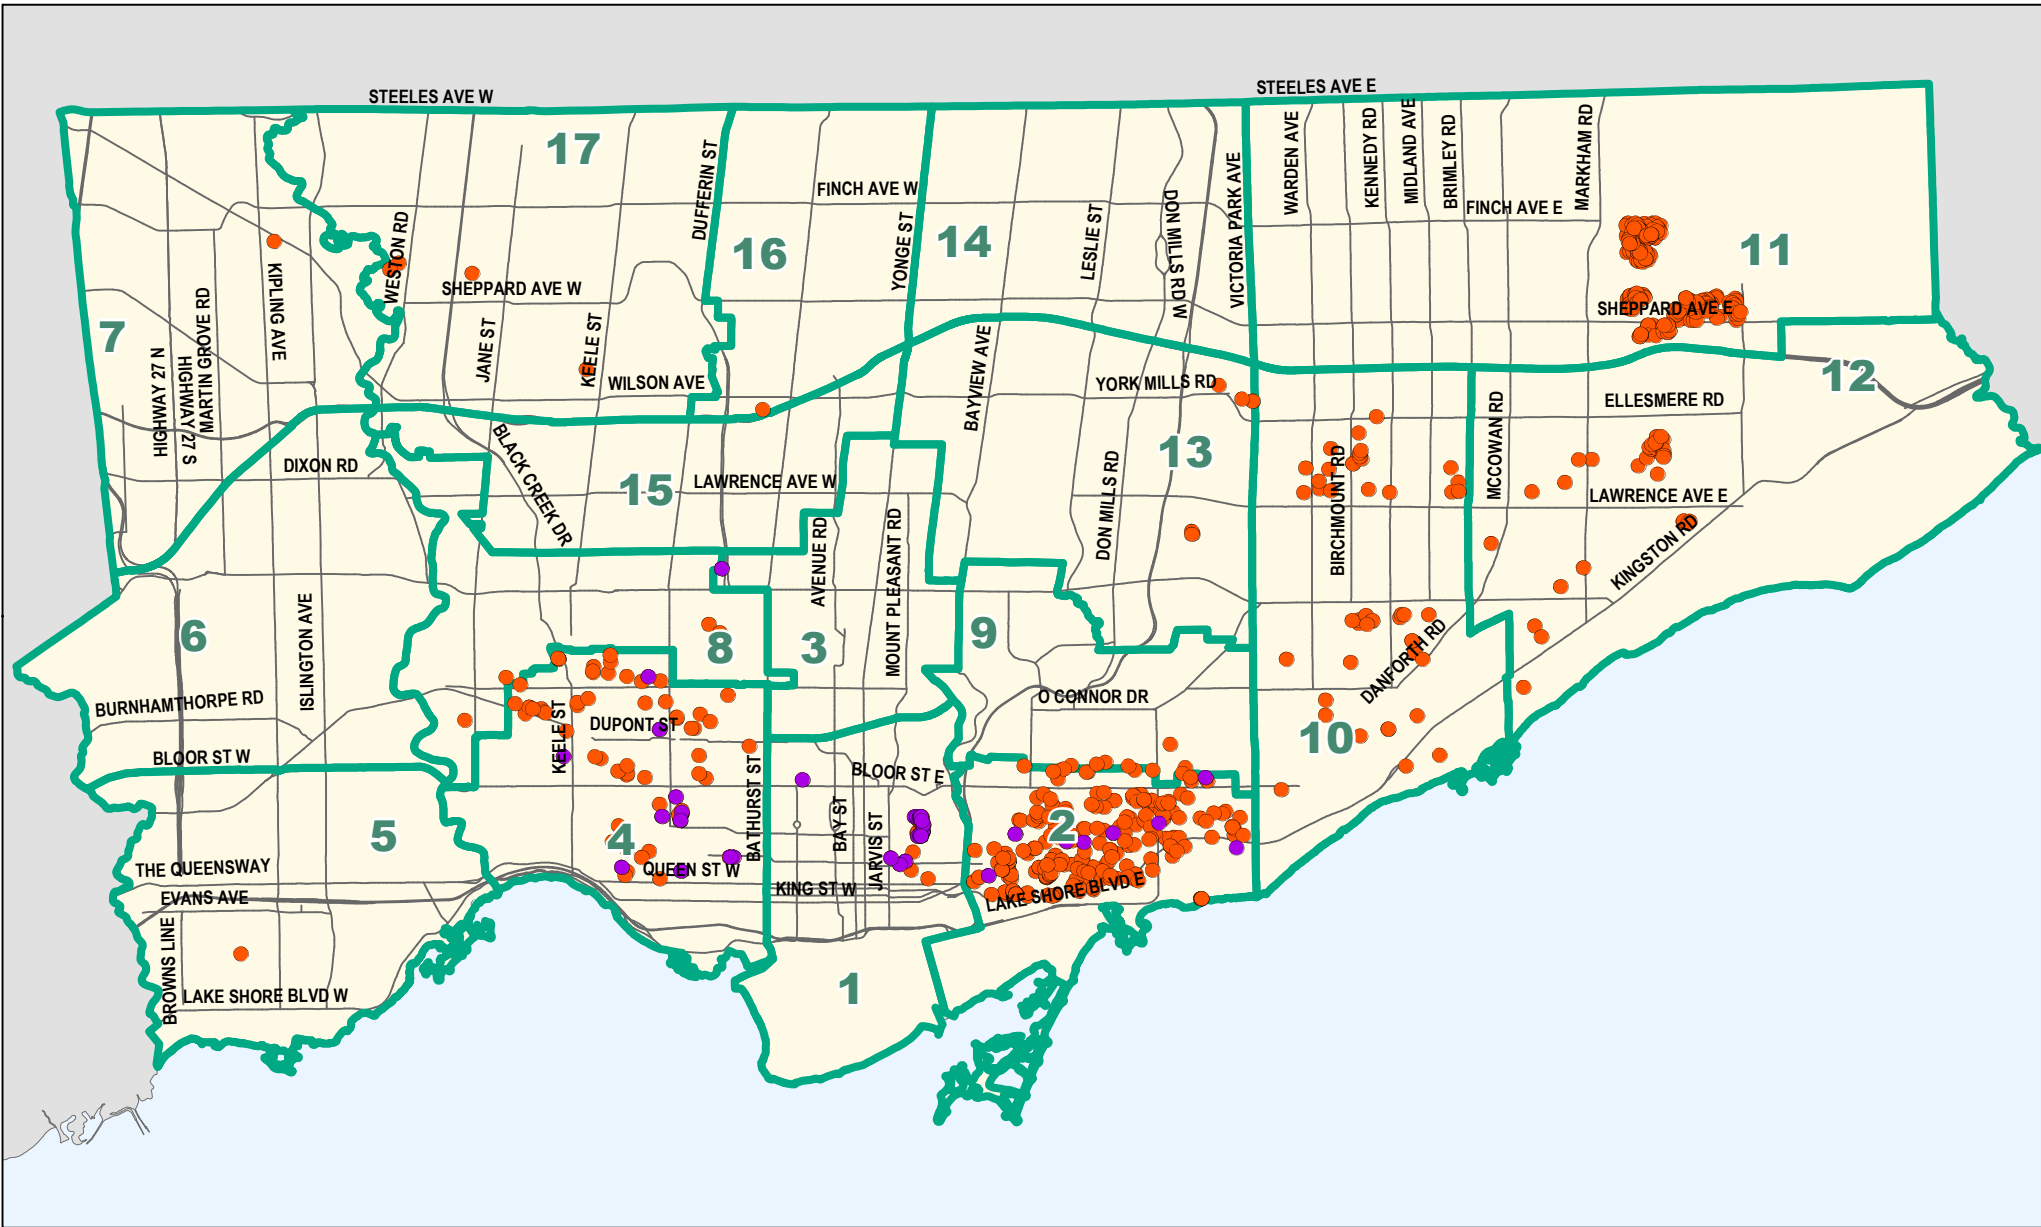

TCH Single & Multi-Family Houses

Legend

- Rooming House
- Single & Multi-Family Houses
- CMHC Zones
- Major Arterial Street
- Expressway

Source: City of Toronto, Toronto Community Housing; Social Policy Analysis & Research; Canada Mortgage and Housing Corporation.