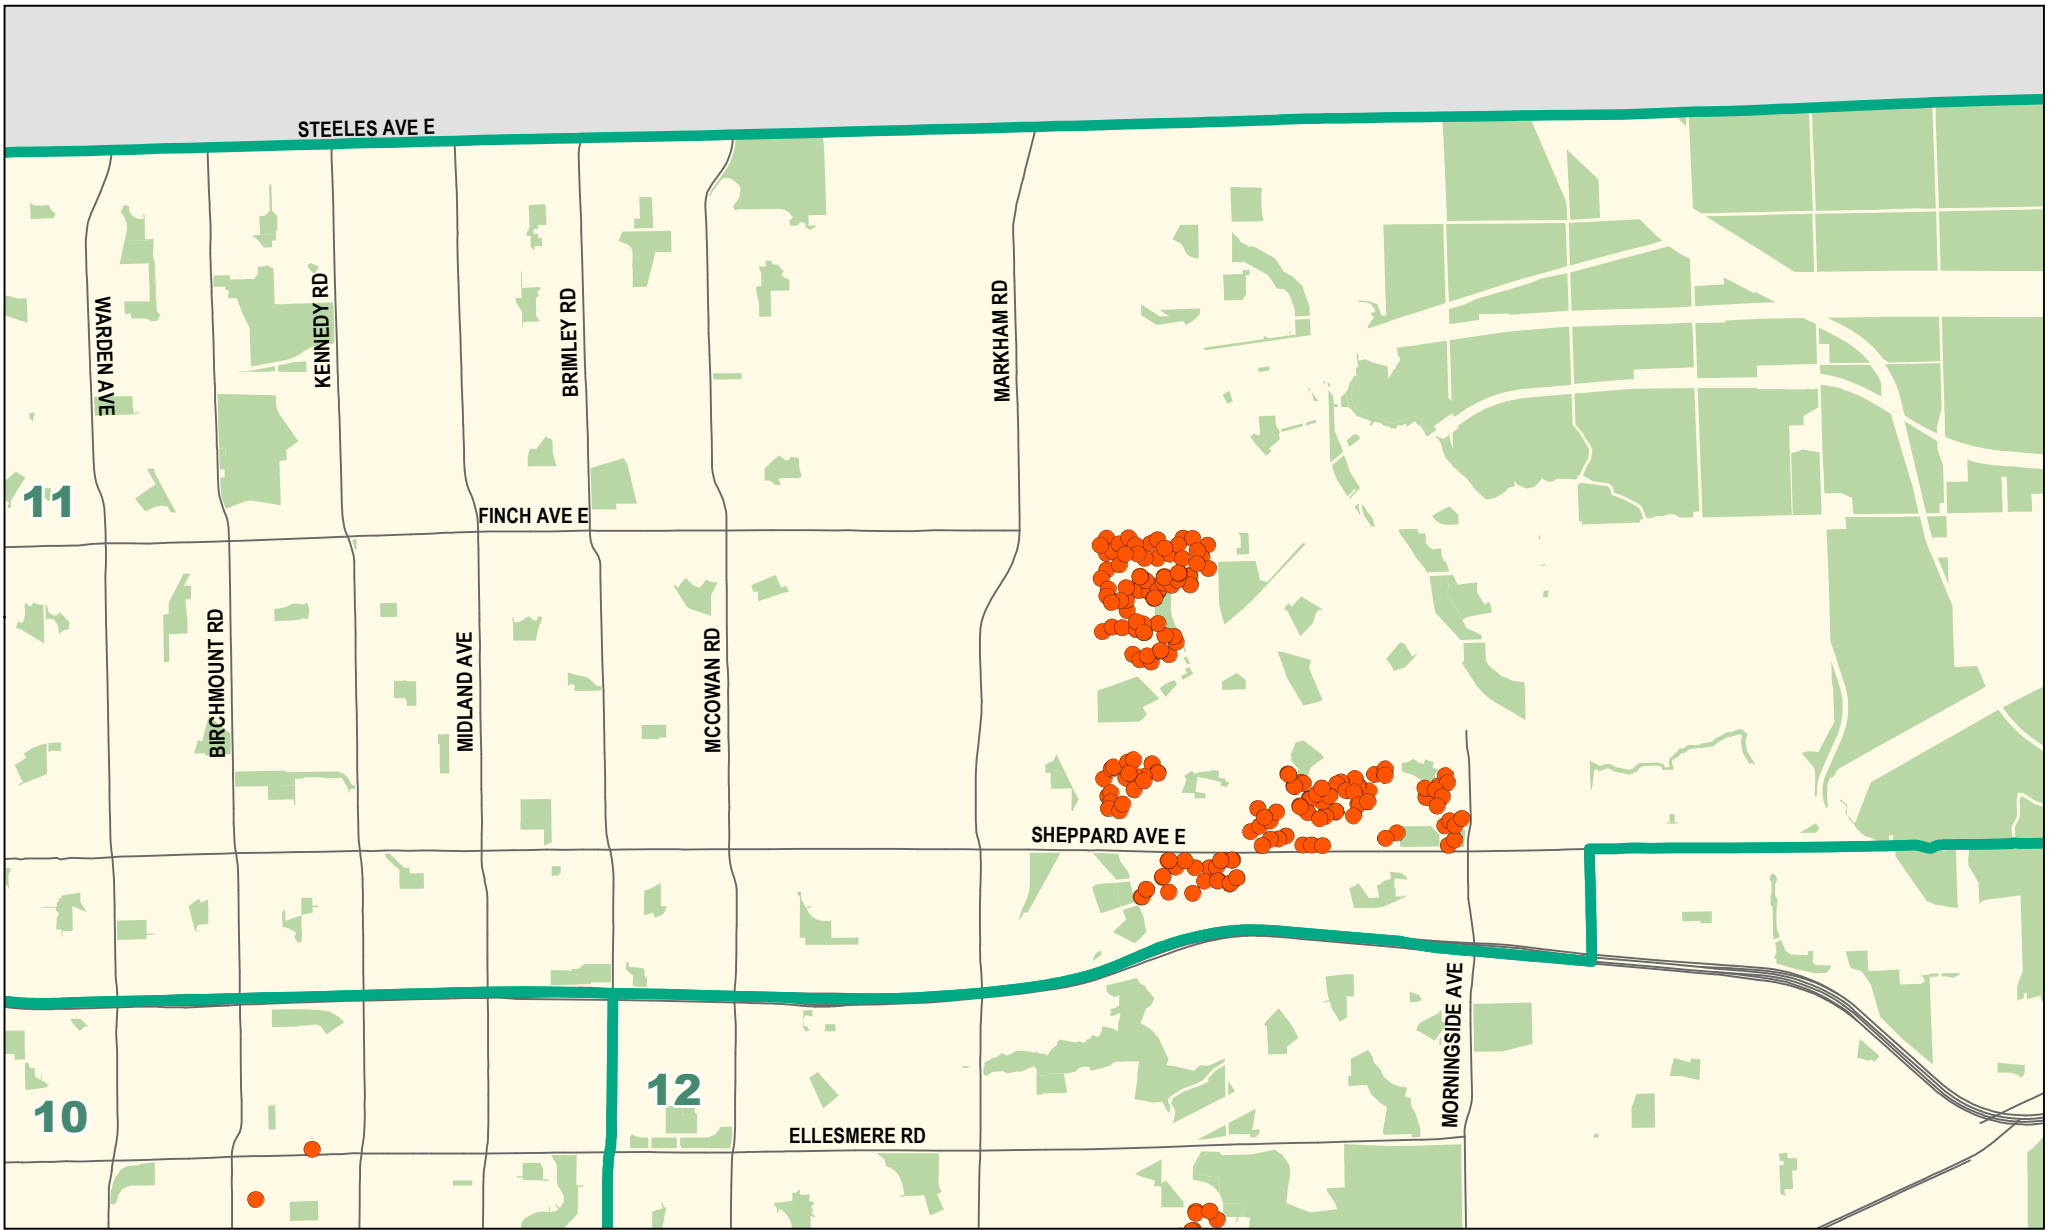

# TCH Single & Multi-Family Houses - Zone 11

## Legend

- CMHC Zones
- Rooming House
- Single & Multi-Family Houses
- Major Arterial Street
- Expressway
- Park or Greenspace

Source: City of Toronto, Toronto Community Housing; Social Policy Analysis & Research; Canada Mortgage and Housing Corporation.