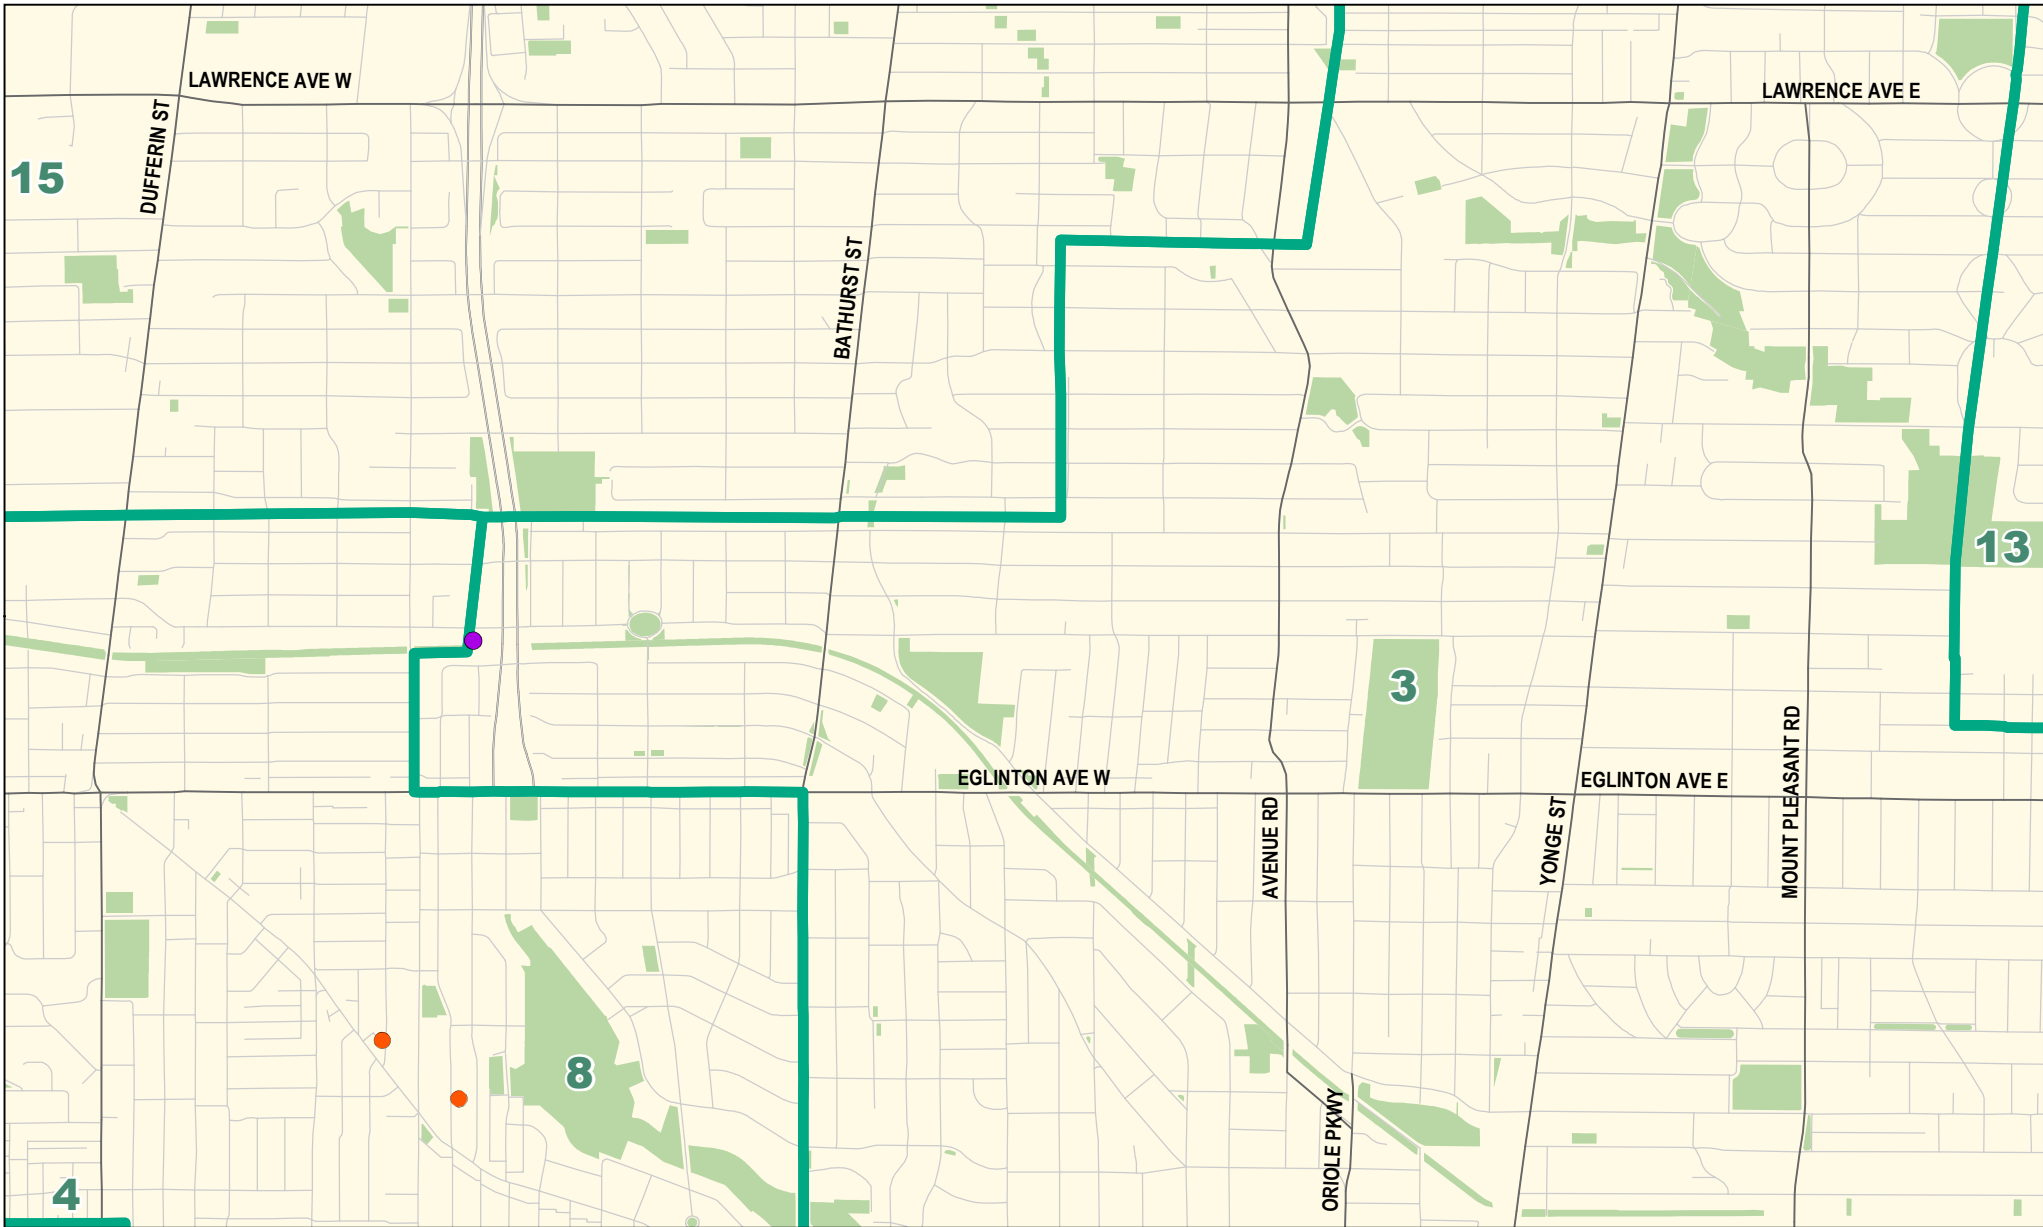

# TCH Single & Multi-Family Houses - Zone 3

## Legend

- Rooming House
- Single & Multi-Family Houses
- CMHC Zones
- Major Arterial Street
- Street
- Expressway
- Park or Greenspace

Source: City of Toronto, Toronto Community Housing; Social Policy Analysis & Research; Canada Mortgage and Housing Corporation.