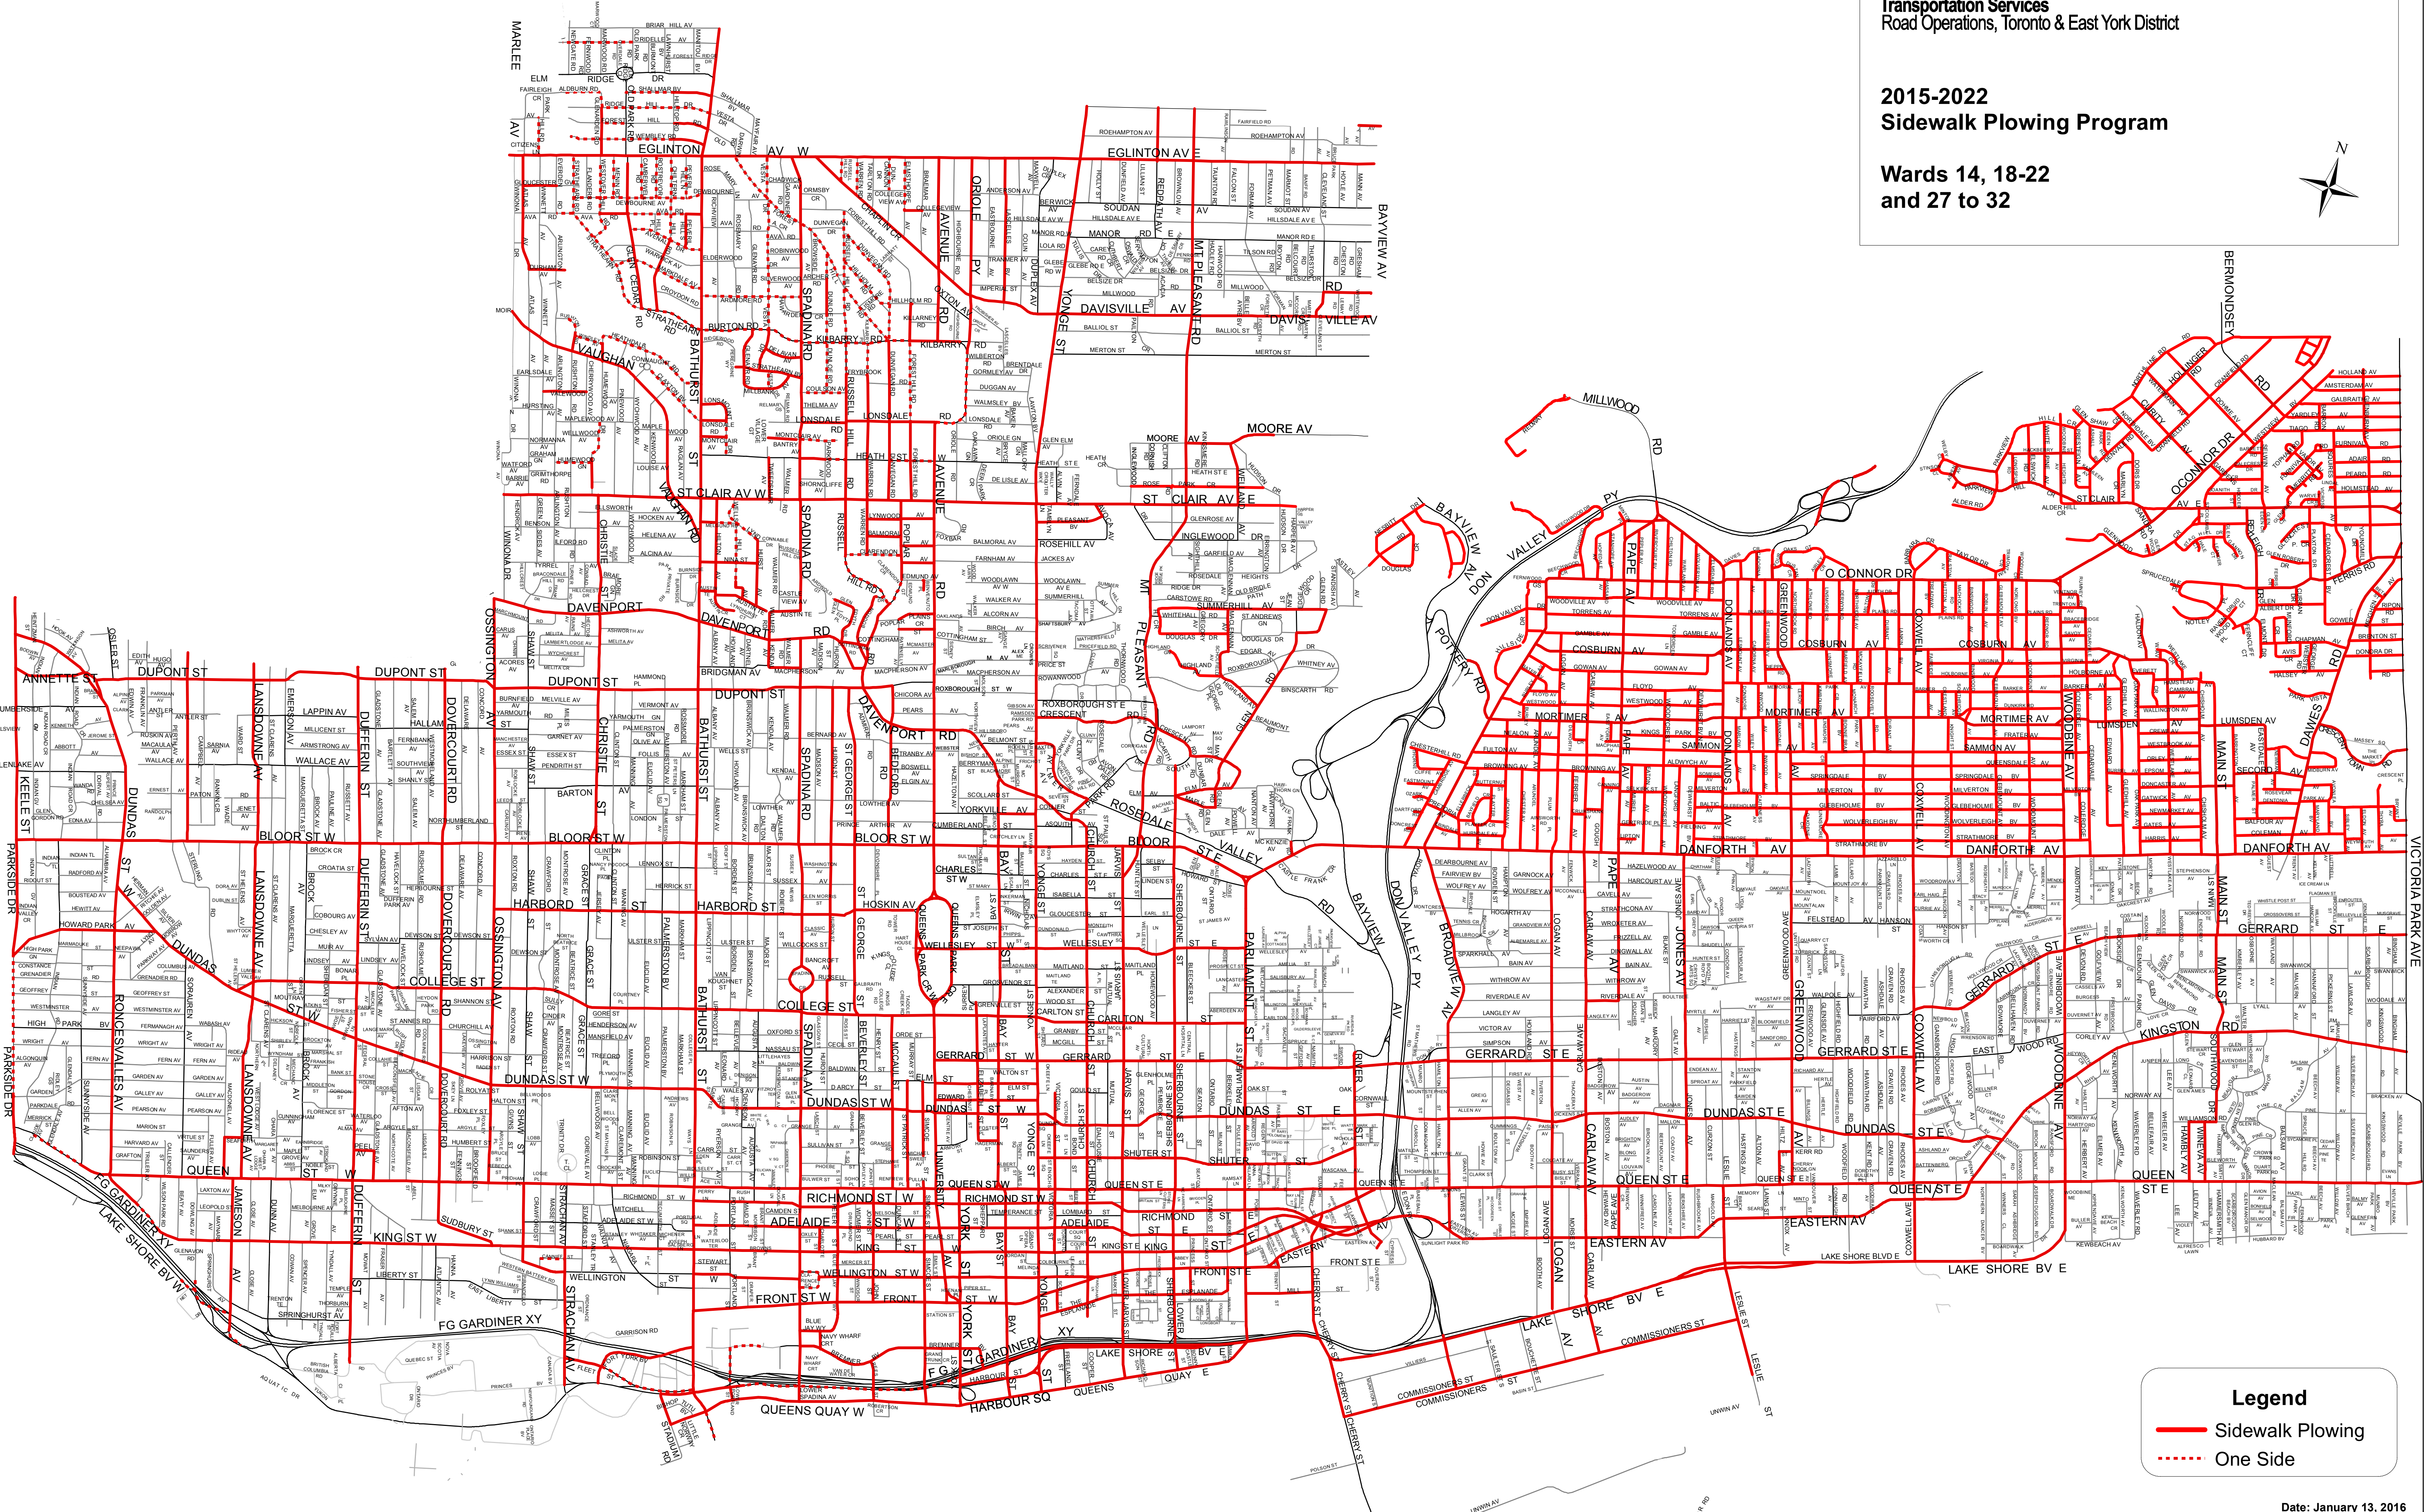

**2015-2022
Sidewalk Plowing Program**

**Wards 14, 18-22
and 27 to 32**

Legend

- Sidewalk Plowing
- - - One Side