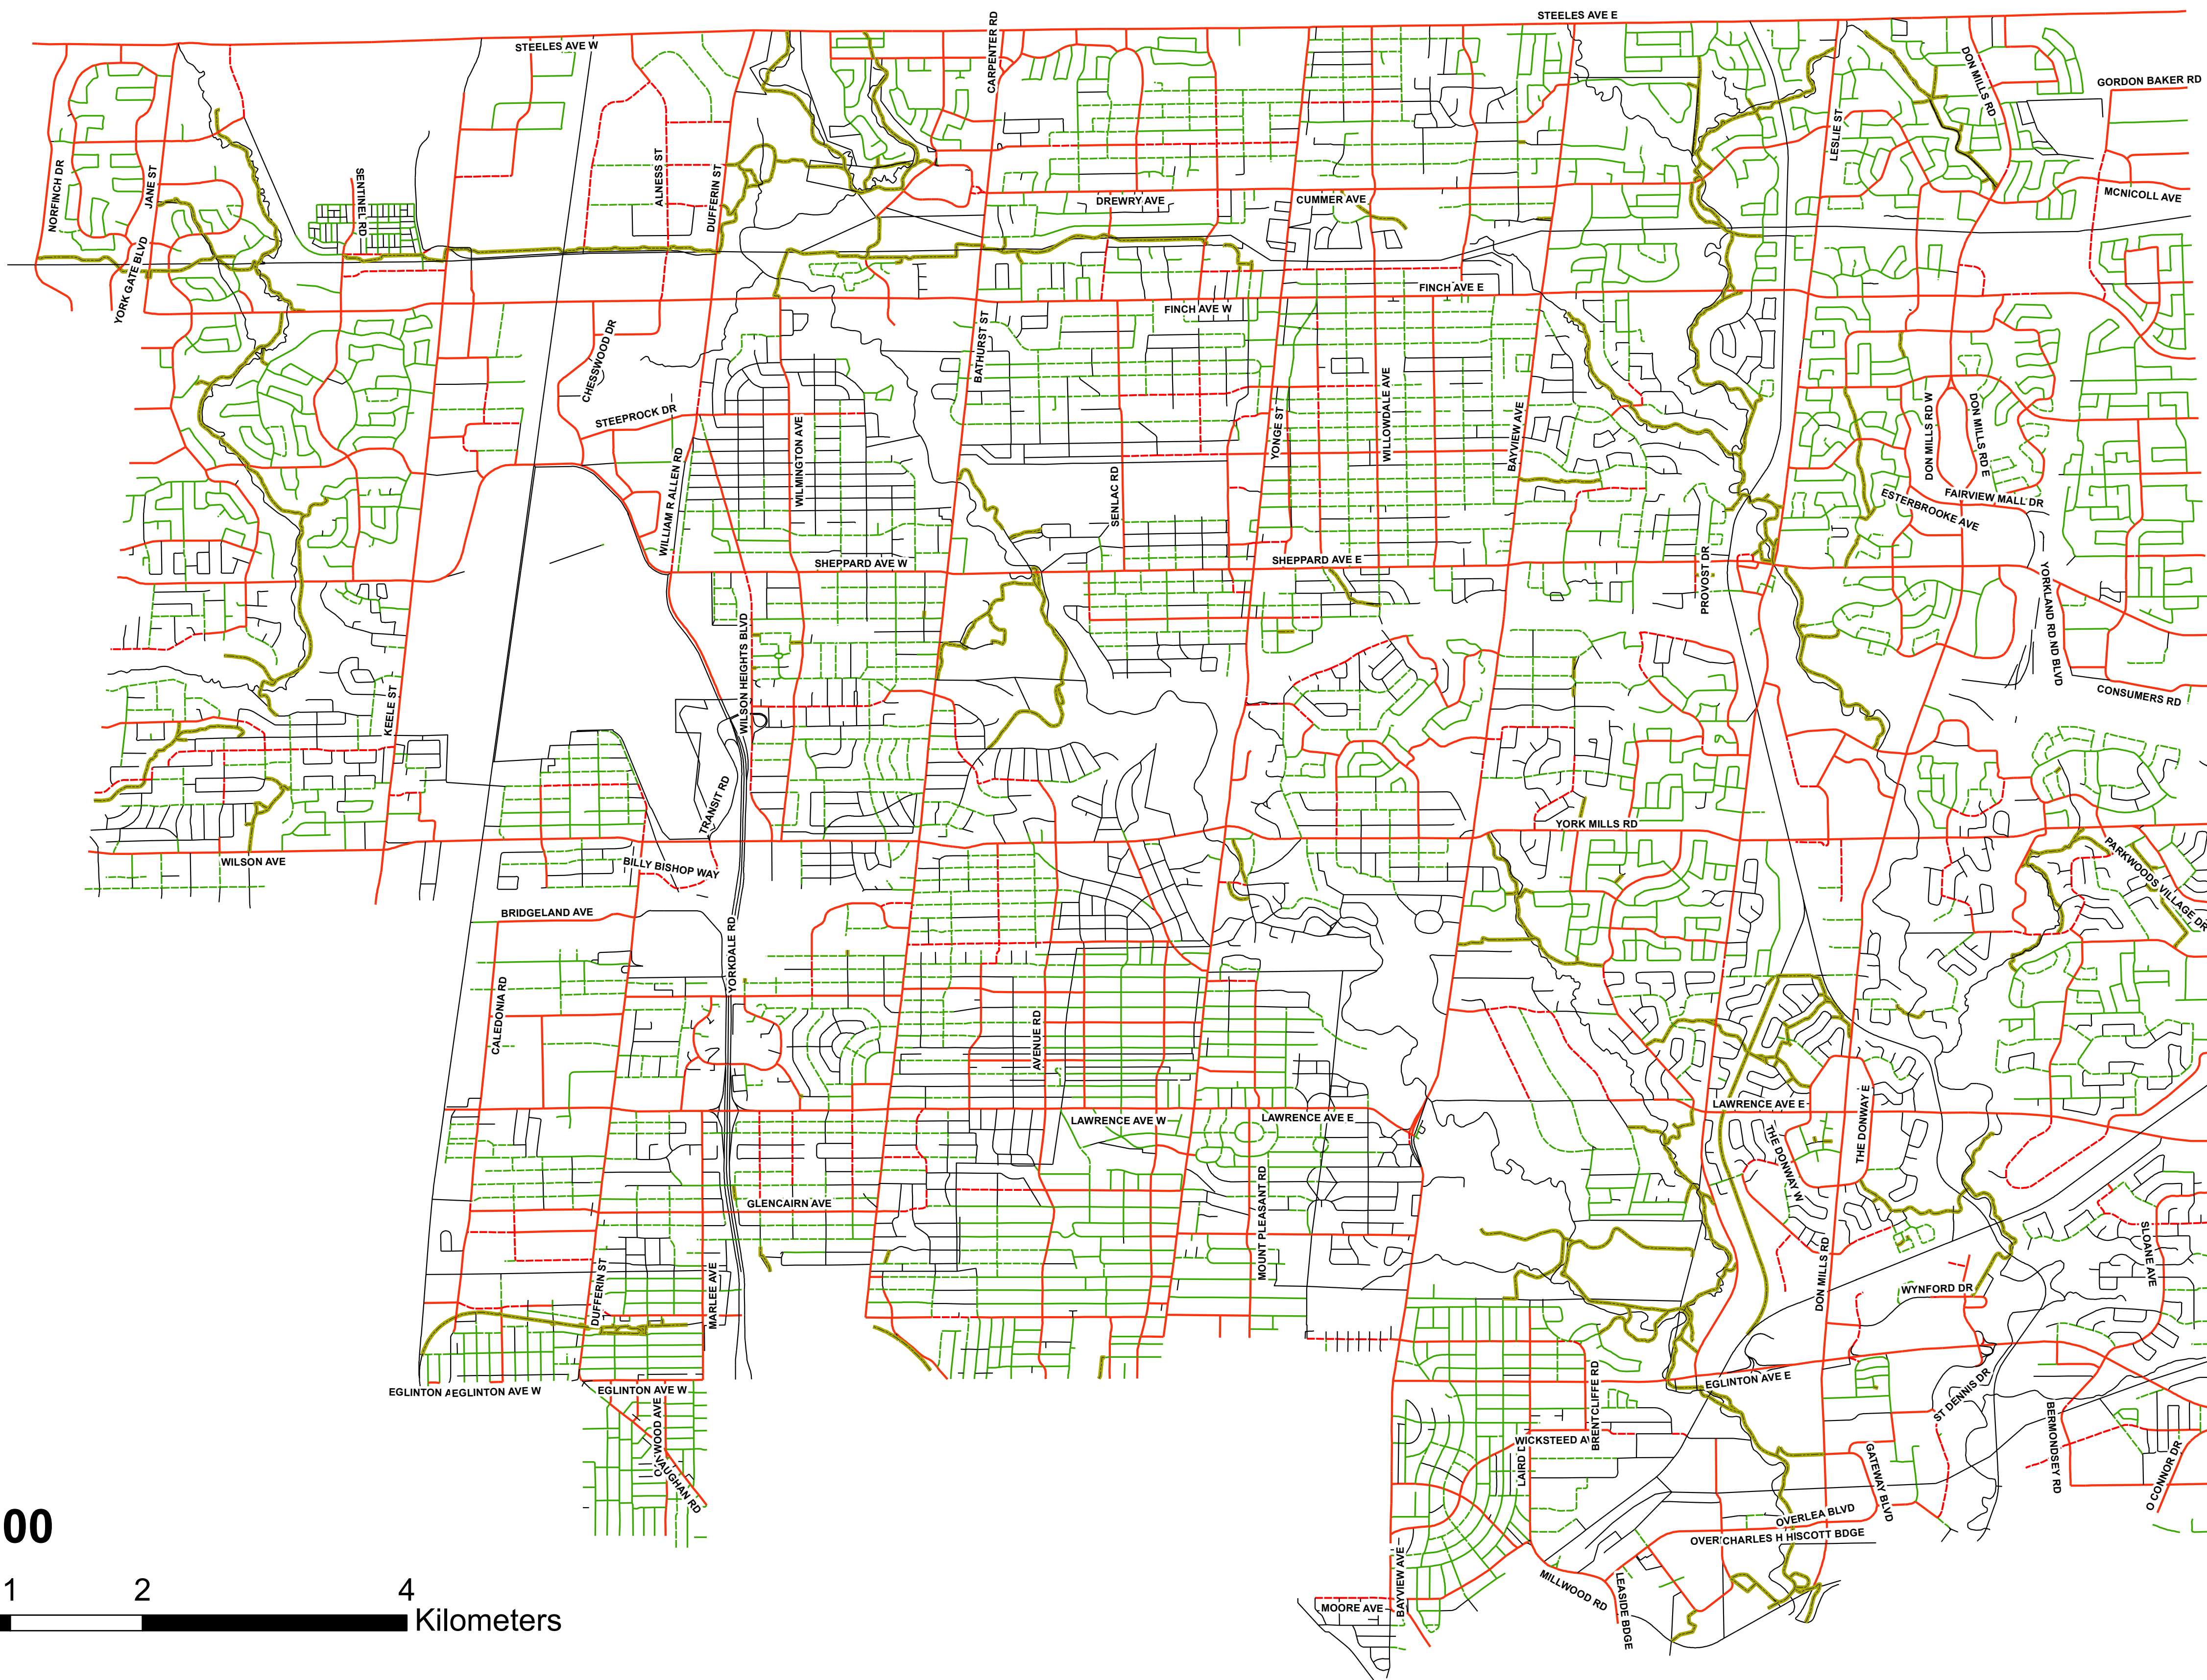

North York Sidewalk Inventory

Legend

NY Sidewalk Inventory Sidewalk Type

- High Volume - Both Sides
- High Volume - 1 Side Only
- Low Volume - Both Sides
- Low Volume - 1 Side Only
- Walkway
- No Sidewalk
- N/A

1:28,000