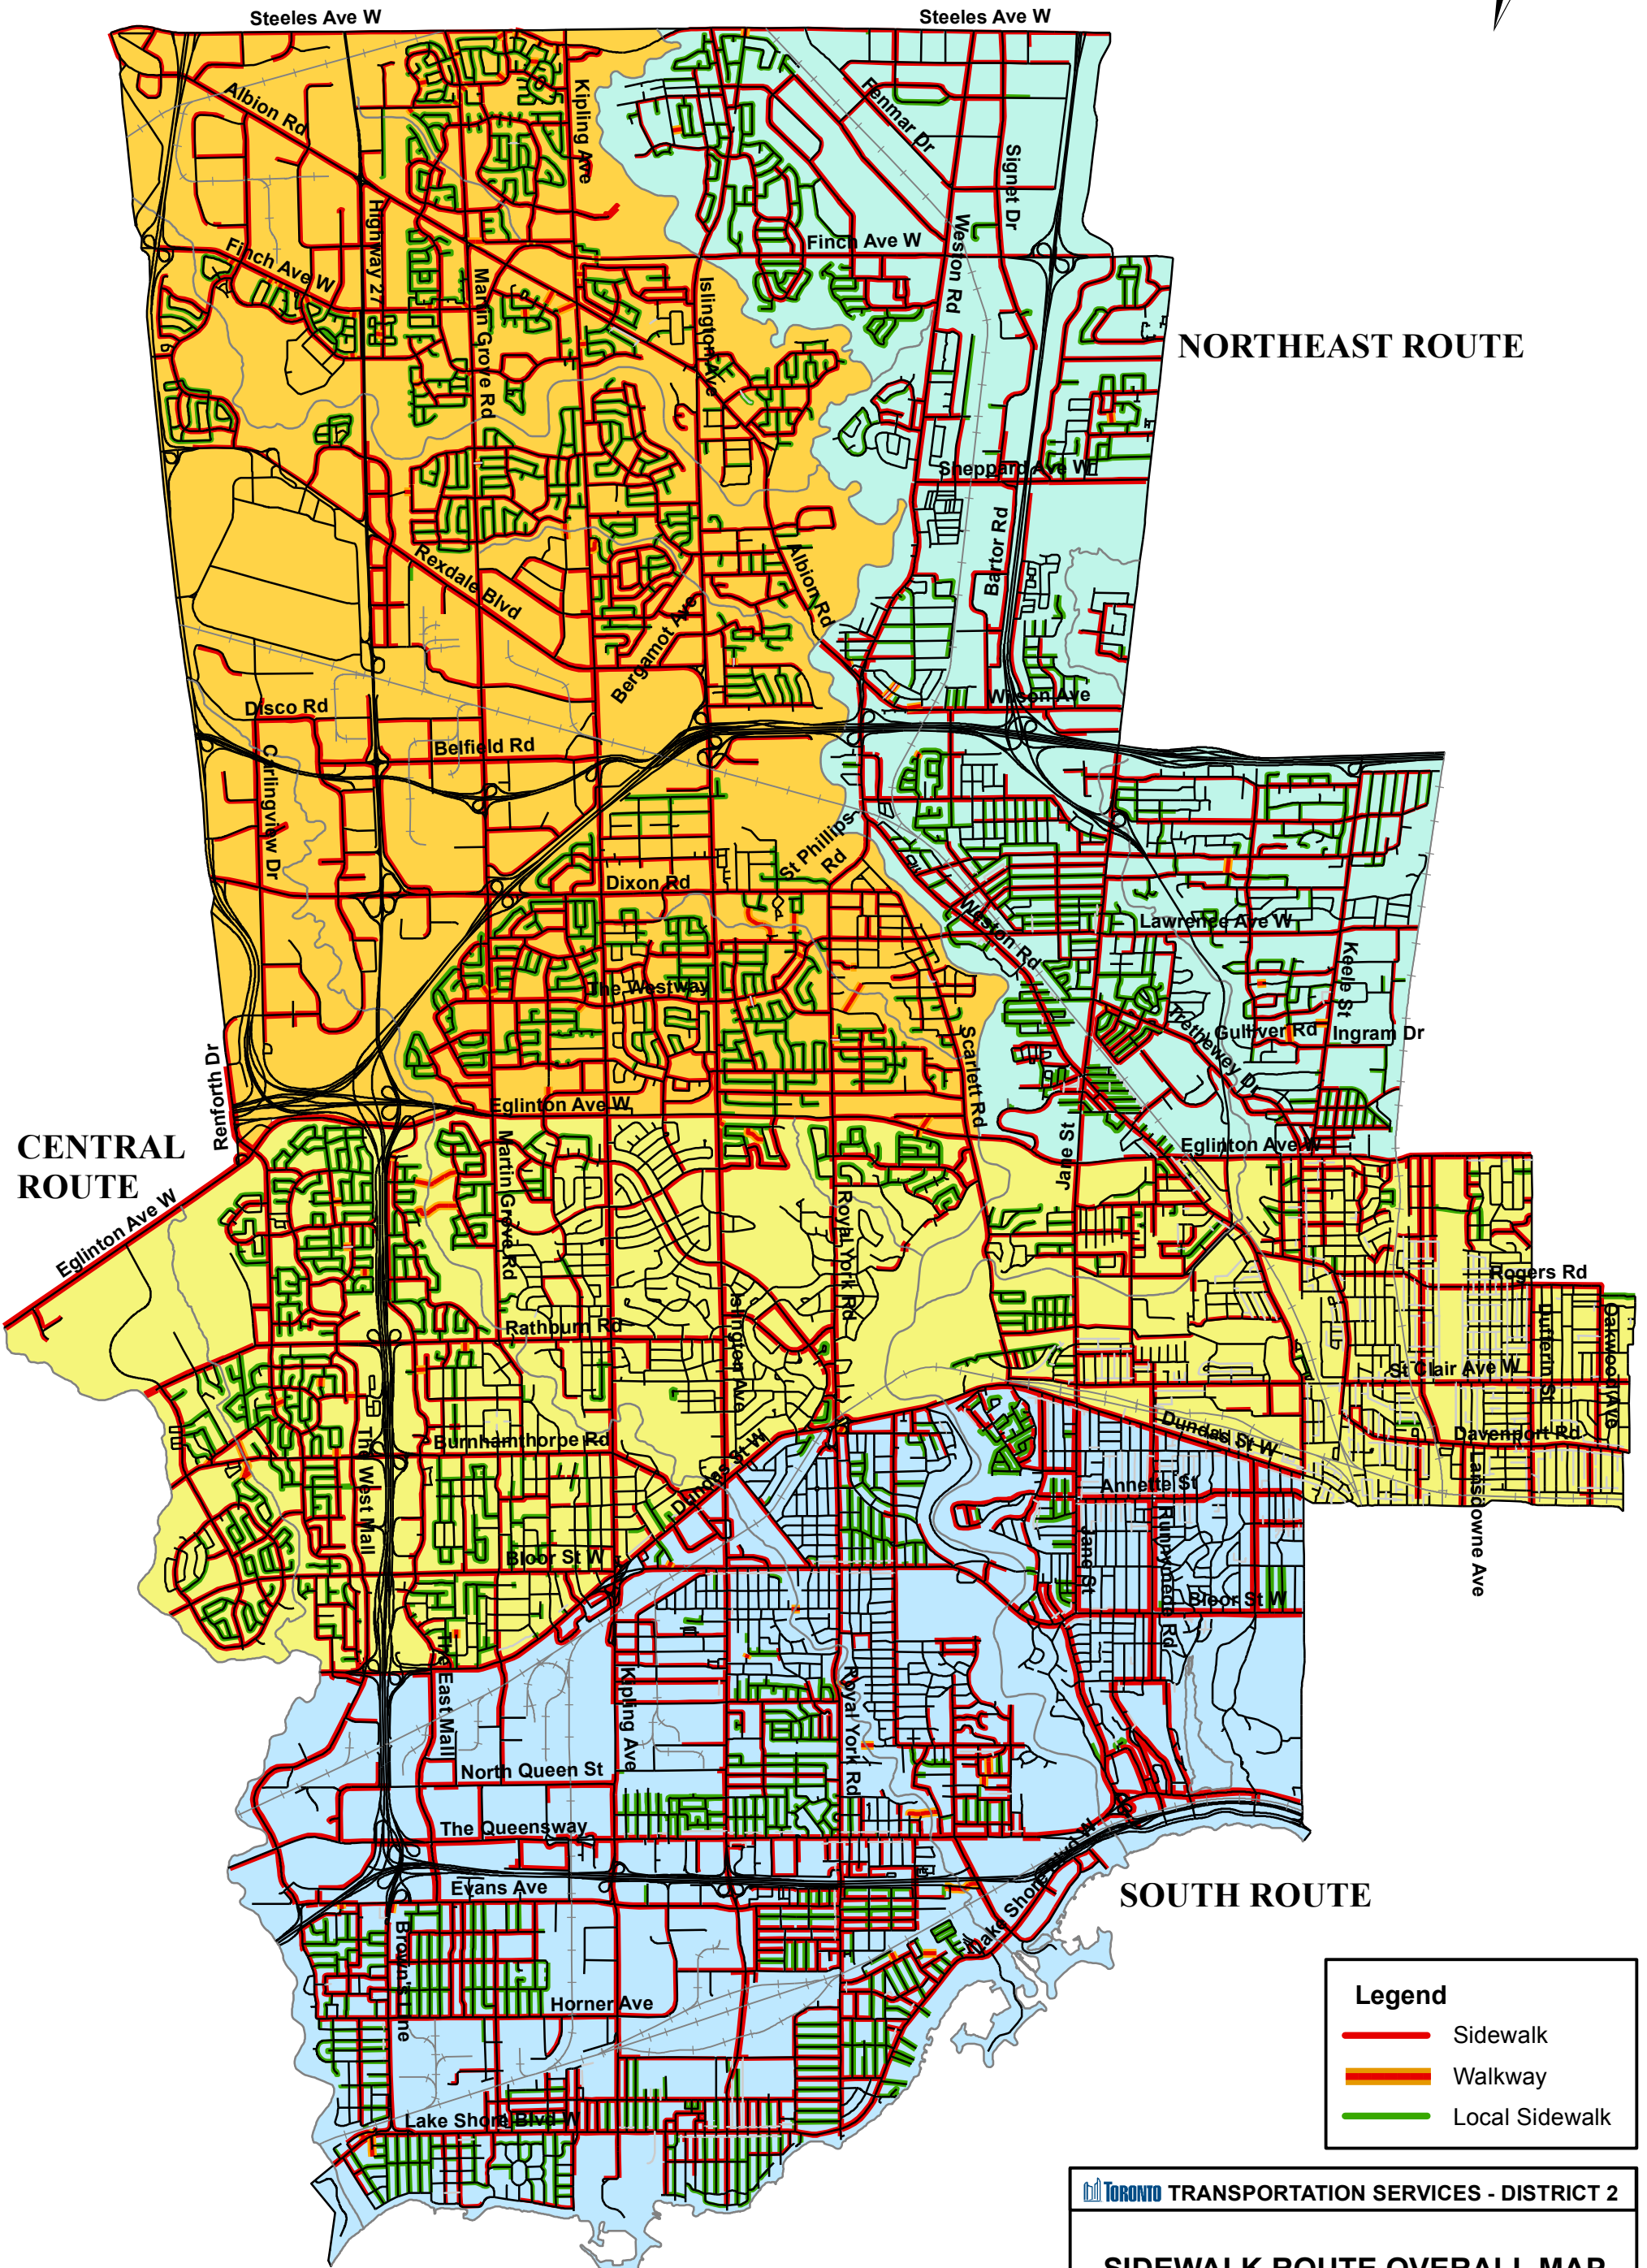

SIDEWALK ROUTE OVERALL MAP

NORTHWEST ROUTE

NORTHEAST ROUTE

CENTRAL ROUTE

SOUTH ROUTE

Legend

-  Sidewalk
-  Walkway
-  Local Sidewalk

 **TORONTO TRANSPORTATION SERVICES - DISTRICT 2**

SIDEWALK ROUTE OVERALL MAP

REVISED: Jan 22, 2016 