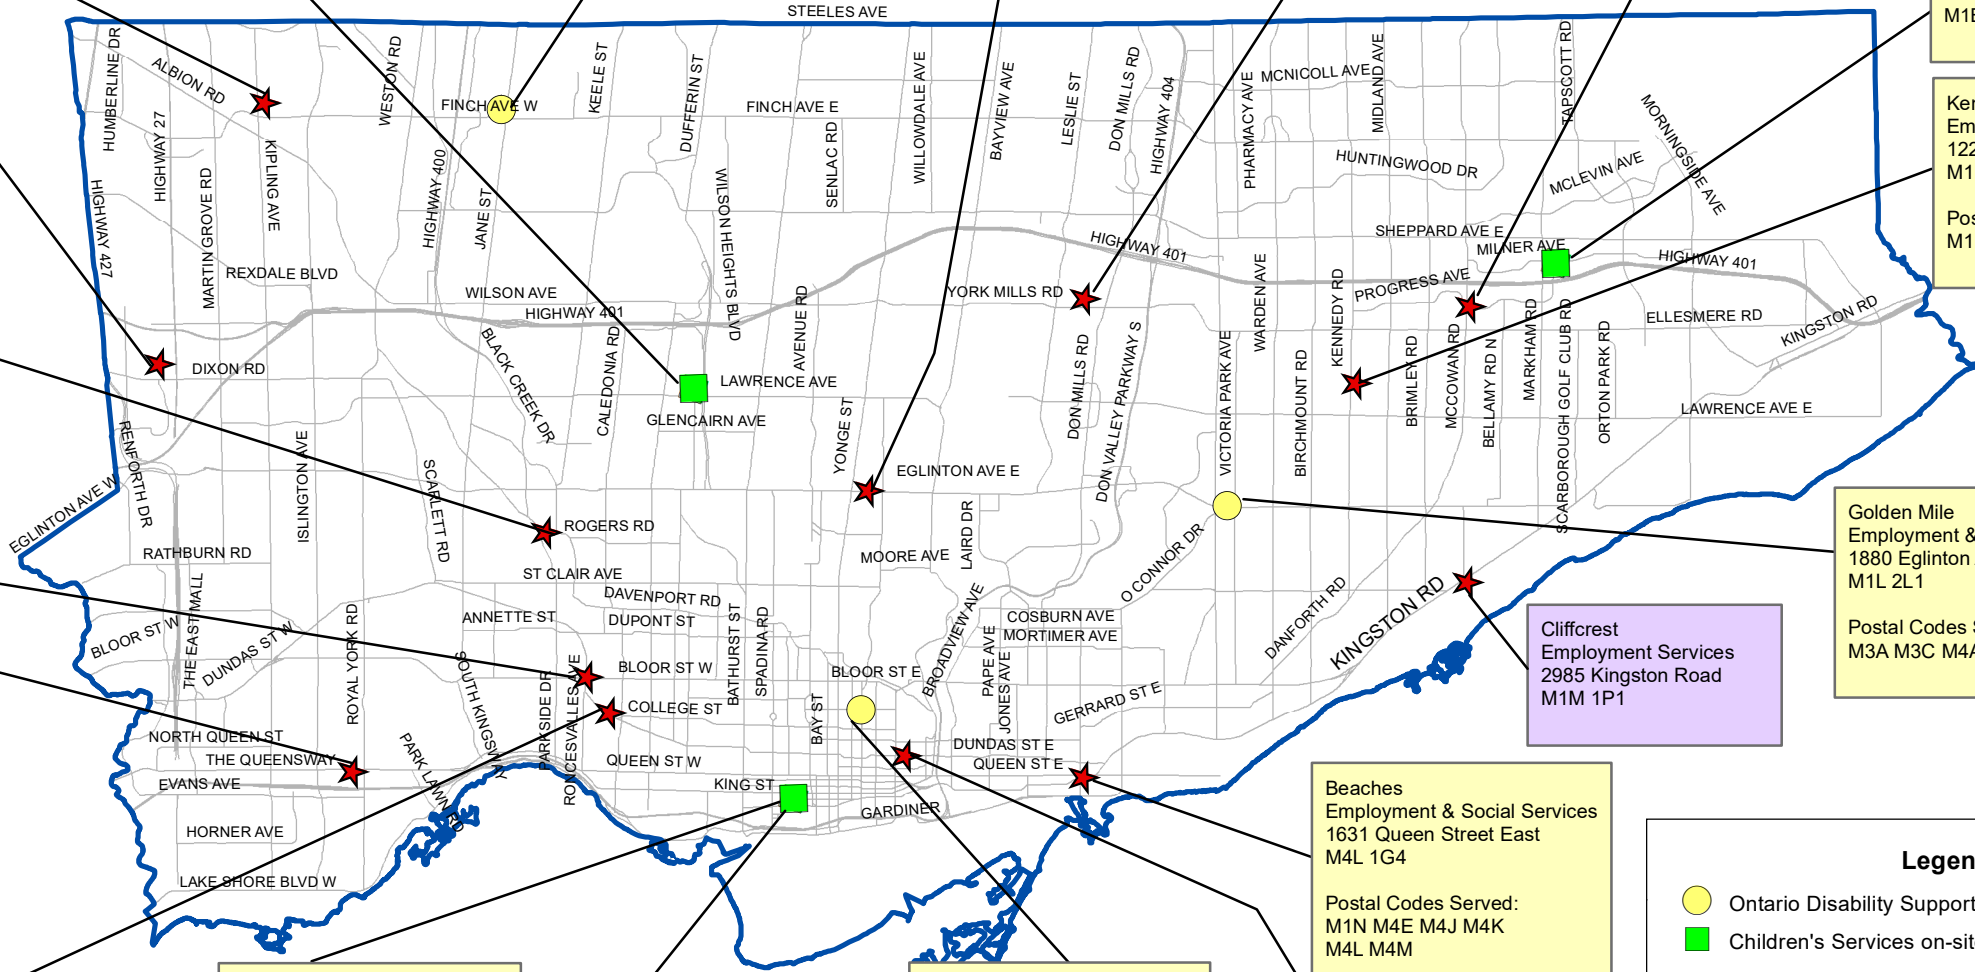

Rexdale
Employment Services
21 Panorama Court, Unit #21
M9V 4E3

Lawrence Square
Employment & Social Services
700 Lawrence Avenue West
Suite 330, East Tower
M6A 3B4

Postal Codes Served:
M3K M3L M3M M6A M6B
M6E M6L

Yorkgate
Employment & Social Services
1 York Gate Blvd, Unit #108 B
M3N 3A1

Postal Codes Served:
M3J M3N M9L M9M

Yonge Eglinton
Employment & Social Services
150 Eglinton Avenue East, Suite #900
M4P 3E2

Postal Codes Served:
M4G M4H M4N M4P M4R M4S M4T
M4V M4W M5M M5N M5P M5R M6C
M6G

Lesmill
Employment & Social Services
20 Lesmill Road
M3B 2T5

Postal Codes Served:
M2H M2J M2K M2L M2M M2N
M2P M2R M3B M3H

Consilium Place
Employment & Social Services
100 Consilium Place, 10th Fl
M1H 3E3

Postal Codes Served:
M1C M1E M1G M1H M1J

Malvern
Employment & Social Services
325 Milner Ave, 9th Fl
M1B 5N1

Postal Codes Served:
M1B M1S M1T M1V M1W M1X

Attwell
Employment & Social Services
220 Attwell Drive
M9W 6T9

Postal Codes Served:
M9R M9V M9W

York Humber
Employment & Social Services
605 Rogers Road, Unit C2
M6M 1B9

Postal Codes Served:
M6M M6N M9N M9P

Crossways
Employment Services
2340 Dundas Street West, 3rd Fl
M6P 4A9

The Queensway
Employment & Social Services
779 The Queensway
M8Z 1N4

Postal Codes Served:
M6P M6S M8V M8W M8X M8Y
M8Z M9A M9B M9C

High Park/Parkdale
Employment & Social Services
1900 Dundas Street West
M6R 3B6

Postal Codes Served:
M6H M6K M6R

Metro Hall
Employment & Social Services
214 Wellington Street West
M5V 0L9

Postal Codes Served:
M5G M5H M5J M5K M5L M5T
M5V M5W M5X, M6J

Metro Hall
Employment Services
55 John Street
M5V 3C6
(Entrance off of King Street)

Wellesley Place
Employment & Social Services
111 Wellesley Street East
M4Y 3A7

Postal Codes Served:
M4X M4Y M5A M5B M5C M5E
M5S

Regent Park
Employment Services
402 Shuter St
M5A 1X6

Beaches
Employment & Social Services
1631 Queen Street East
M4L 1G4

Postal Codes Served:
M1N M4E M4J M4K
M4L M4M

Golden Mile
Employment & Social Services
1880 Eglinton Avenue East, Unit #139
M1L 2L1

Postal Codes Served:
M3A M3C M4A M4B M4C

Cliffcrest
Employment Services
2985 Kingston Road
M1M 1P1

Kennedy
Employment & Social Services
1225 Kennedy Road, Unit 1
M1P 2L4

Postal Codes Served:
M1K M1L M1M M1P M1R

Legend

- Ontario Disability Support Program (ODSP) on-site
- Children's Services on-site

To reach us or apply for Ontario Works Assistance, call 416-338-8888