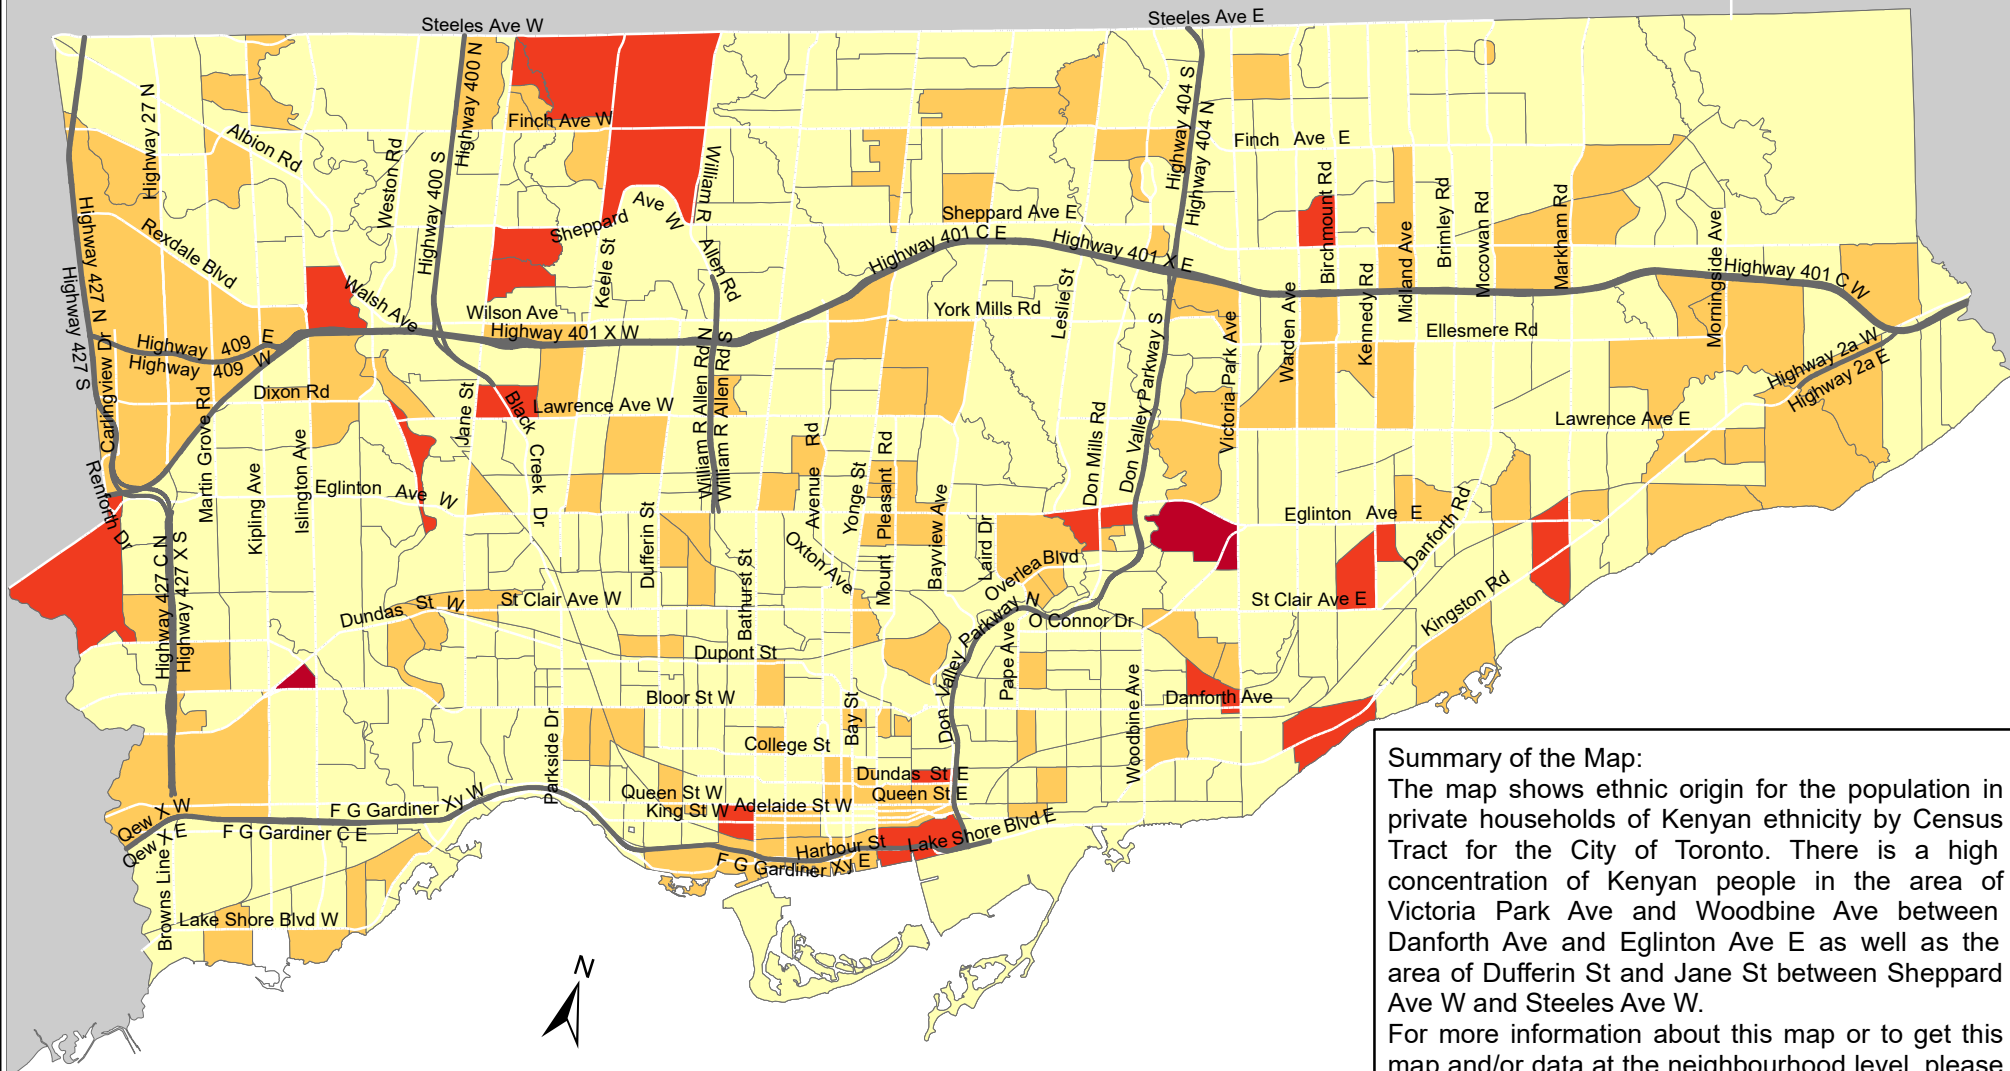

City of Toronto Ethnic Origin - Kenyan 2016

Summary of the Map:
 The map shows ethnic origin for the population in private households of Kenyan ethnicity by Census Tract for the City of Toronto. There is a high concentration of Kenyan people in the area of Victoria Park Ave and Woodbine Ave between Danforth Ave and Eglinton Ave E as well as the area of Dufferin St and Jane St between Sheppard Ave W and Steeles Ave W.
 For more information about this map or to get this map and/or data at the neighbourhood level, please contact Harvey Low at 416-392-8660 or harvey.low@toronto.ca.

Ethnic Origin - Kenyan

Not available/ No data

Expressway
 Major Arterial

Source: City of Toronto;
 Statistics Canada 2016 Census.

Copyright © 2018 City of Toronto. All Rights Reserved.
 Published: May 2018.