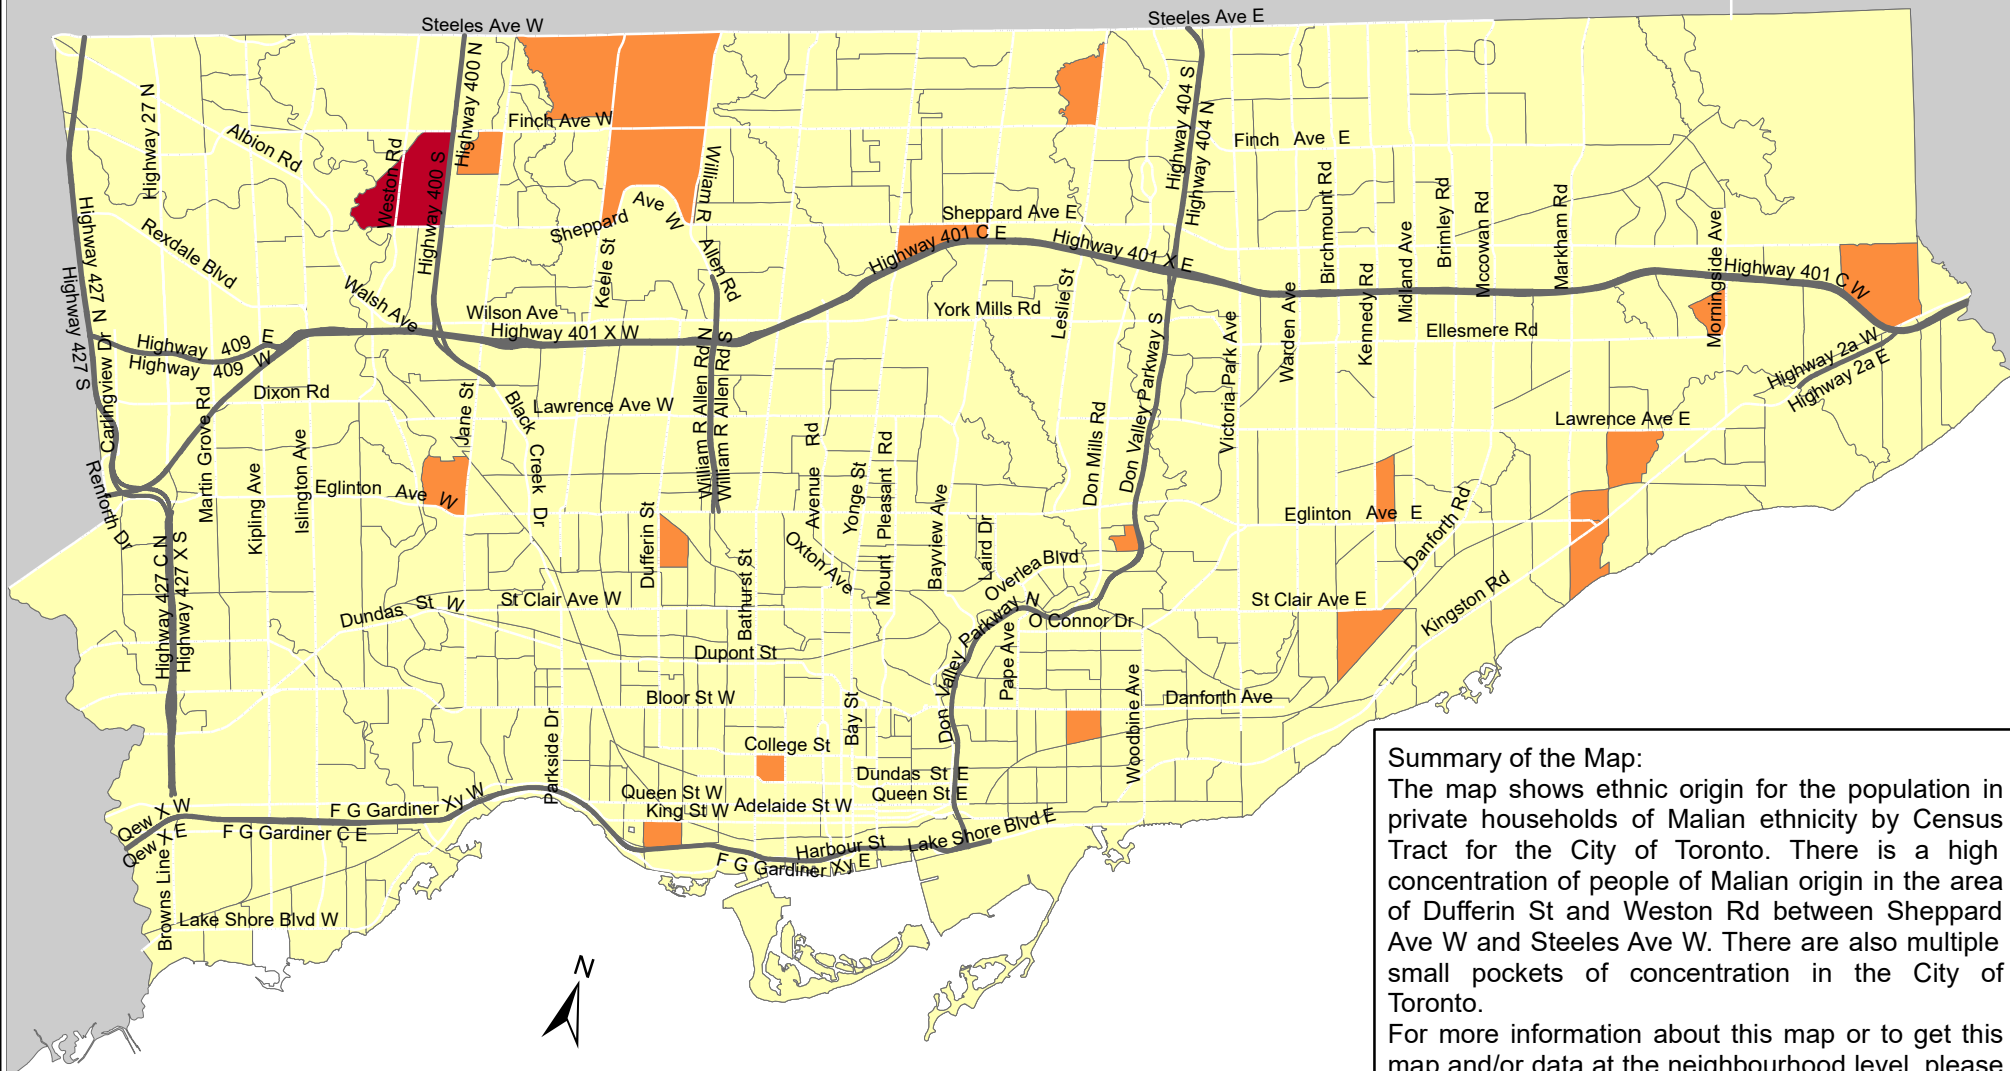

City of Toronto Ethnic Origin - Malian 2016

Summary of the Map:
 The map shows ethnic origin for the population in private households of Malian ethnicity by Census Tract for the City of Toronto. There is a high concentration of people of Malian origin in the area of Dufferin St and Weston Rd between Sheppard Ave W and Steeles Ave W. There are also multiple small pockets of concentration in the City of Toronto.
 For more information about this map or to get this map and/or data at the neighbourhood level, please contact Harvey Low at 416-392-8660 or harvey.low@toronto.ca.

Ethnic Origin - Malian

- 0
- 1 - 15
- 16 - 25

- Not available/ No data
- Expressway
- Major Arterial

Source: City of Toronto;
 Statistics Canada 2016 Census.

Copyright © 2018 City of Toronto. All Rights Reserved.
 Published: May 2018.