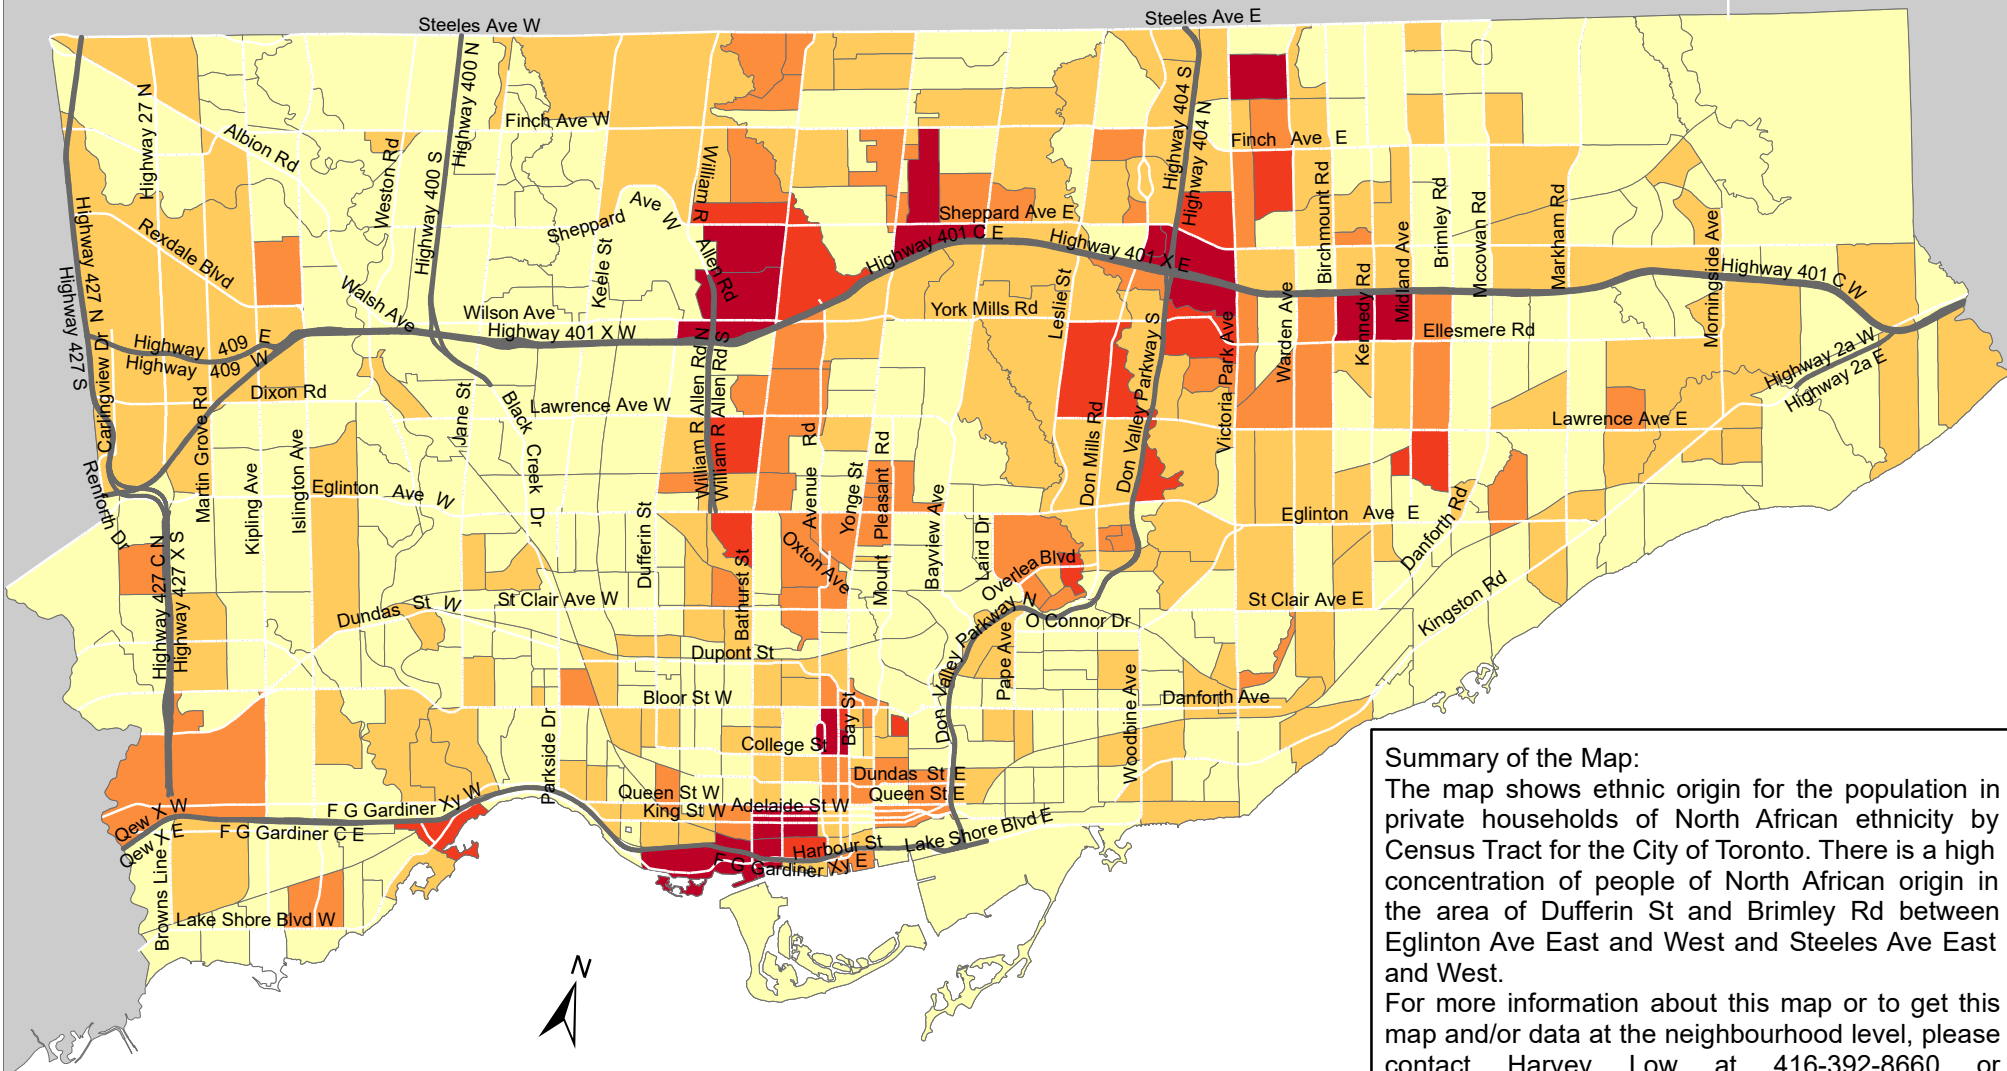

# City of Toronto Ethnic Origin - North African Origins 2016

**Summary of the Map:**  
 The map shows ethnic origin for the population in private households of North African ethnicity by Census Tract for the City of Toronto. There is a high concentration of people of North African origin in the area of Dufferin St and Brimley Rd between Eglinton Ave East and West and Steeles Ave East and West.  
 For more information about this map or to get this map and/or data at the neighbourhood level, please contact Harvey Low at 416-392-8660 or [harvey.low@toronto.ca](mailto:harvey.low@toronto.ca).

**Ethnic Origin - North African**

0 - 25		Not available/ No data
26 - 60		Expressway
61 - 100		Major Arterial
101 - 150		
151 - 275		

Source: City of Toronto; Statistics Canada 2016 Census.  
 Copyright © 2018 City of Toronto. All Rights Reserved. Published: May 2018.  
 Prepared by: Social Research and Analysis Unit. Contact: [spar@toronto.ca](mailto:spar@toronto.ca).  
 N.I.E = Not included elsewhere  
 N.O.S = Not otherwise specified