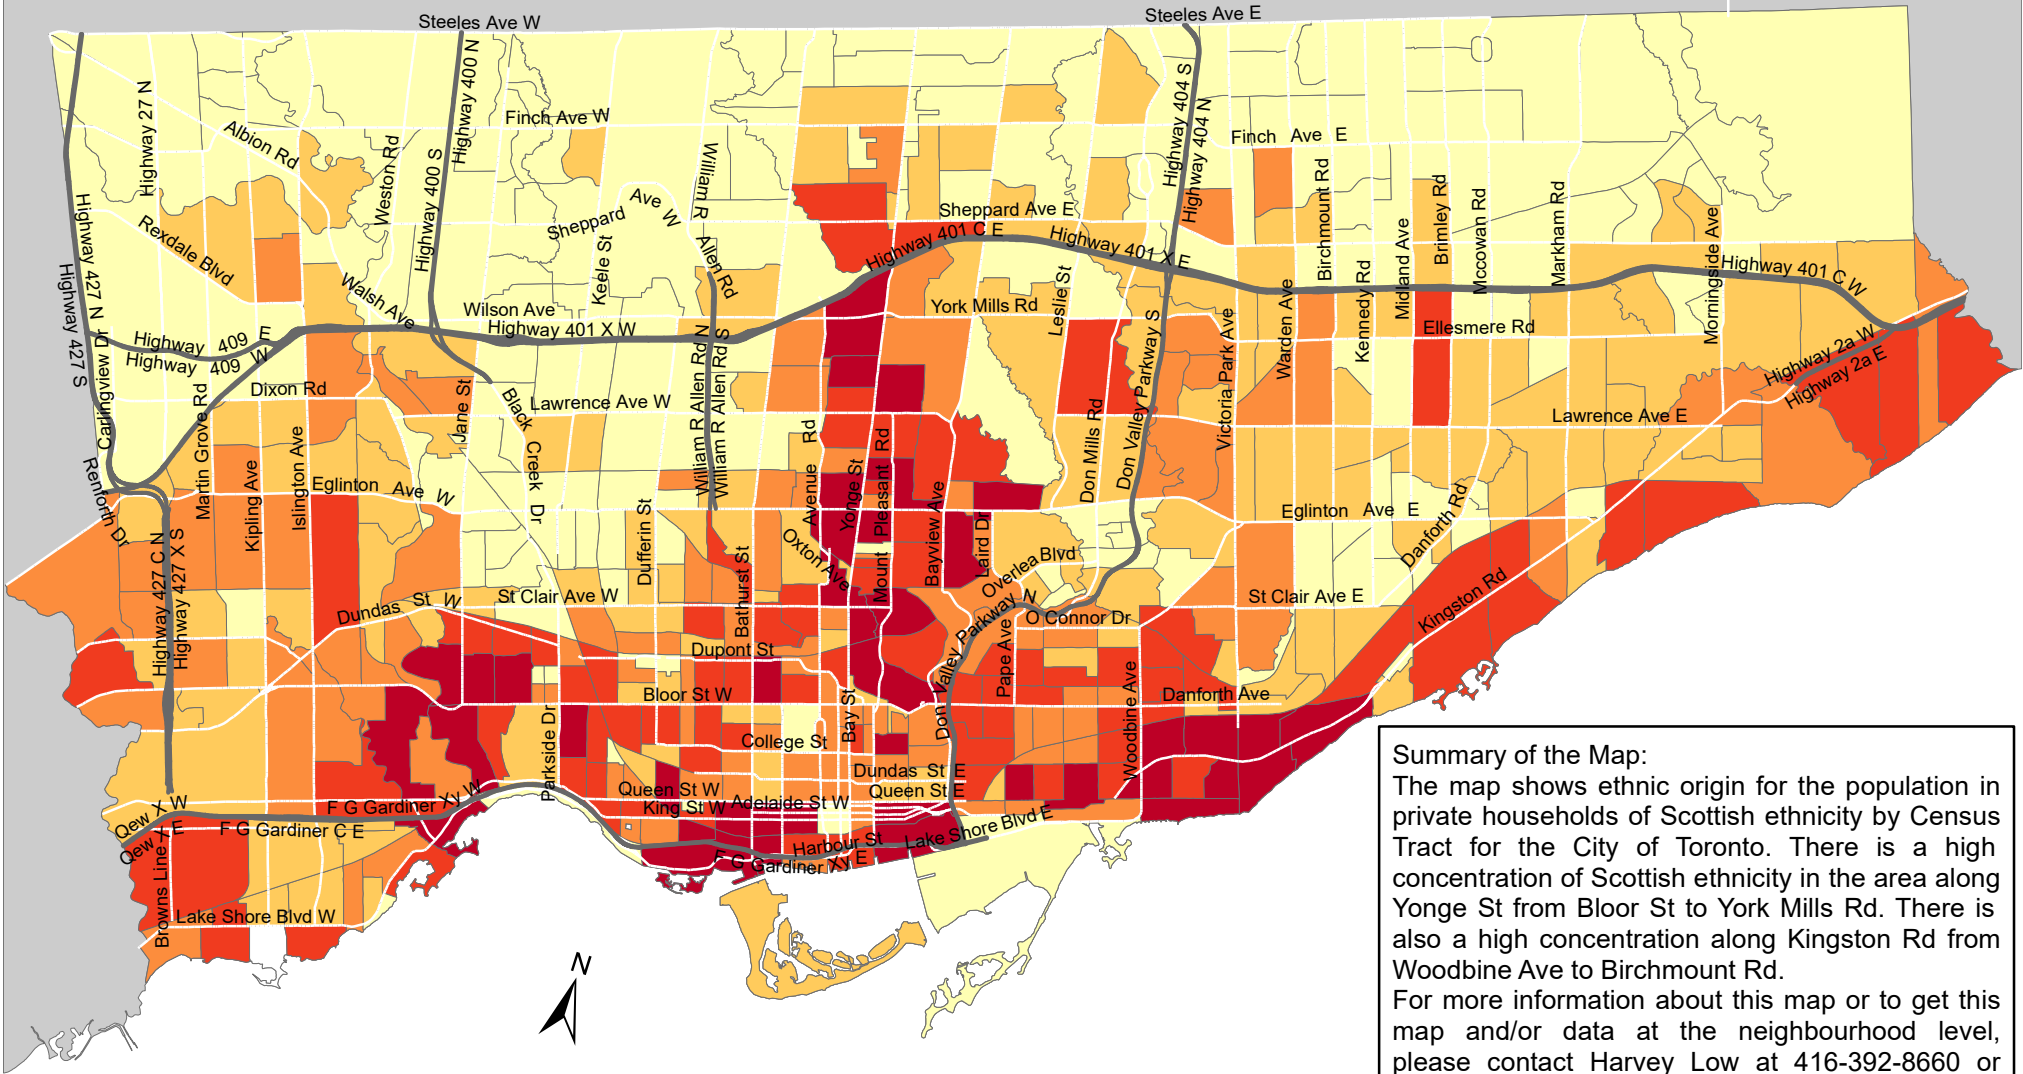

City of Toronto Ethnic Origin - Scottish 2016

Summary of the Map:
 The map shows ethnic origin for the population in private households of Scottish ethnicity by Census Tract for the City of Toronto. There is a high concentration of Scottish ethnicity in the area along Yonge St from Bloor St to York Mills Rd. There is also a high concentration along Kingston Rd from Woodbine Ave to Birchmount Rd.
 For more information about this map or to get this map and/or data at the neighbourhood level, please contact Harvey Low at 416-392-8660 or harvey.low@toronto.ca.

Ethnic Origin - Scottish

	0 - 220		Not available/ No data
	221 - 435		Expressway
	436 - 720		Major Arterial
	721 - 1,135		
	1,136 - 2,305		

Source: City of Toronto; Statistics Canada 2016 Census.
 Copyright © 2018 City of Toronto. All Rights Reserved. Published: May 2018.
 Prepared by: Social Research and Analysis Unit. Contact: spar@toronto.ca.
 N.I.E - Not included elsewhere
 N.O.S - Not otherwise specified