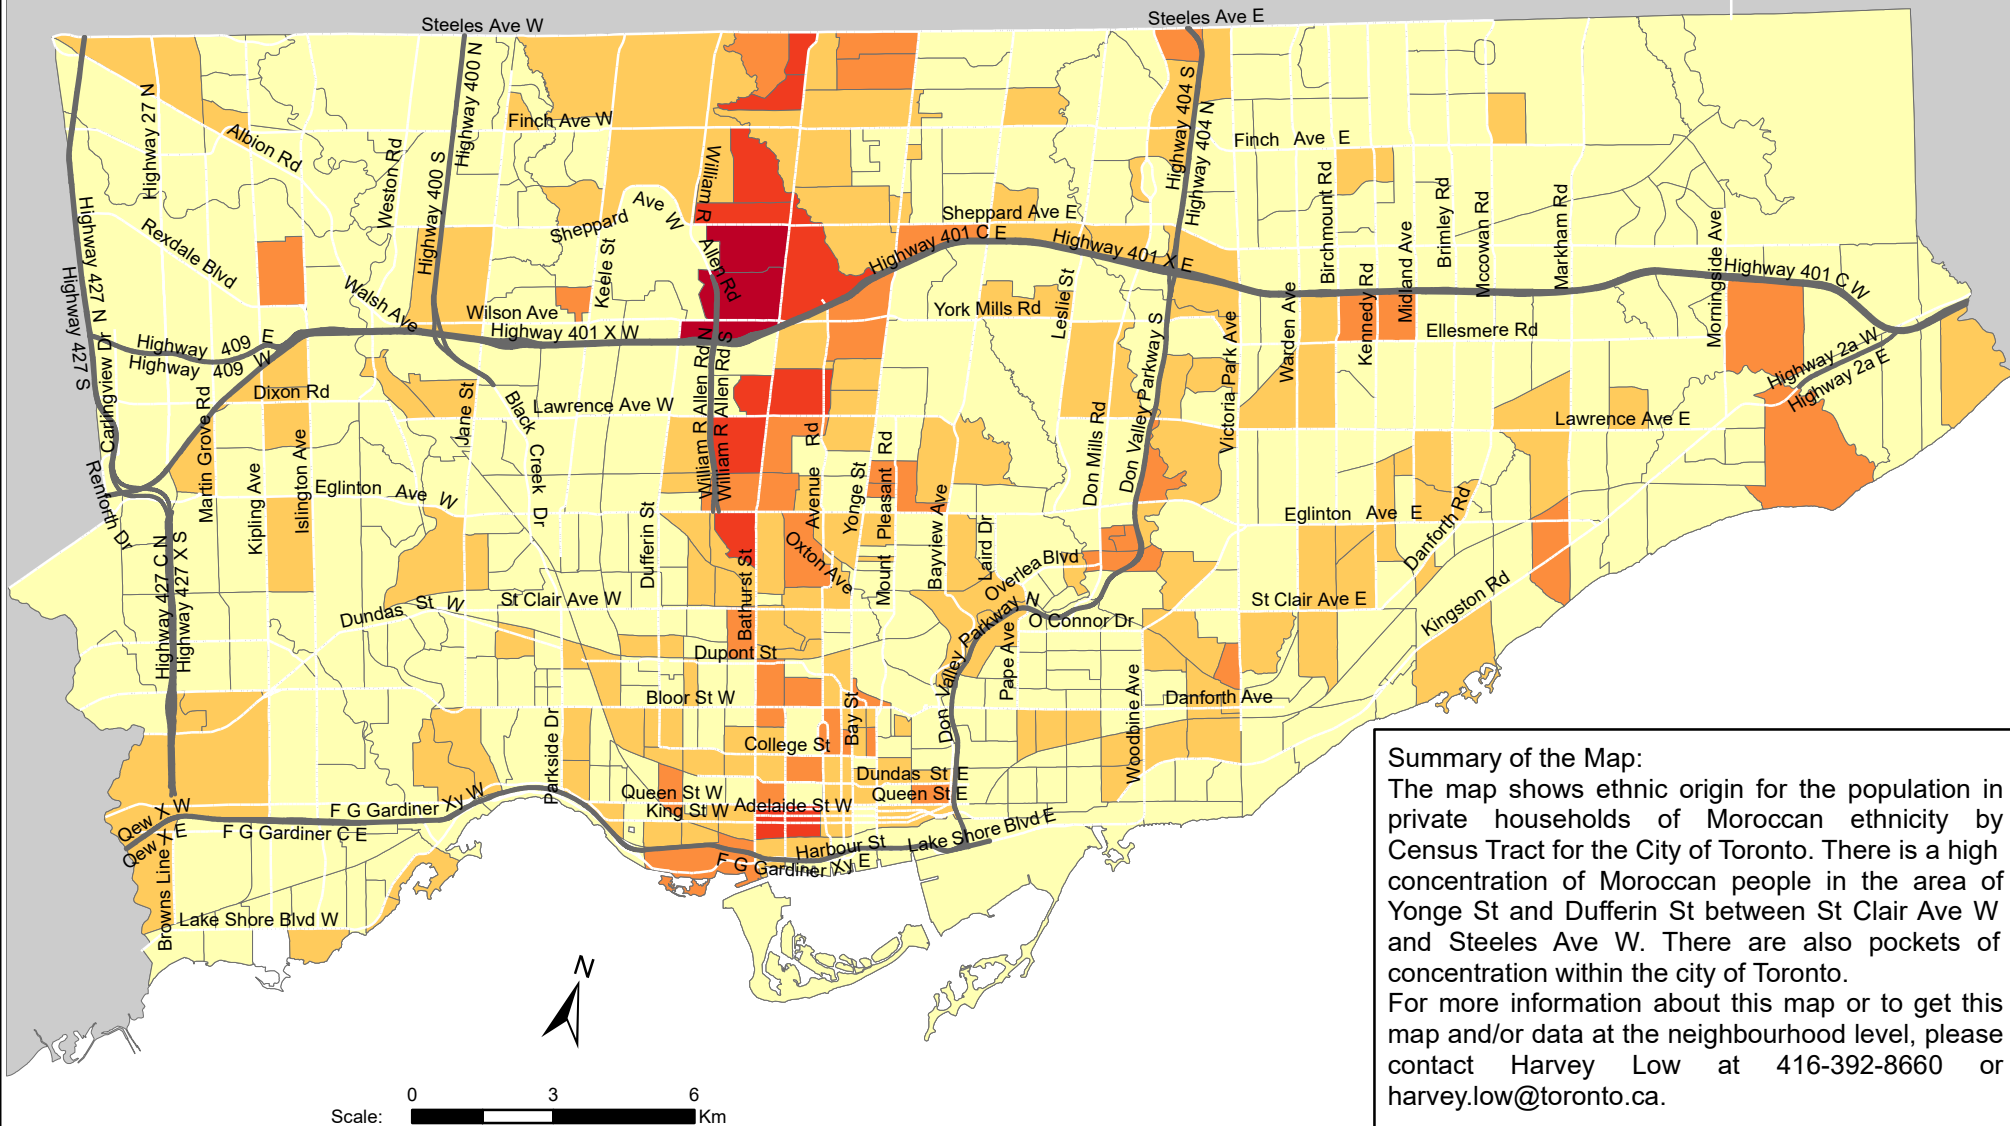

# City of Toronto Ethnic Origin - Moroccan 2016

**Summary of the Map:**  
 The map shows ethnic origin for the population in private households of Moroccan ethnicity by Census Tract for the City of Toronto. There is a high concentration of Moroccan people in the area of Yonge St and Dufferin St between St Clair Ave W and Steeles Ave W. There are also pockets of concentration within the city of Toronto. For more information about this map or to get this map and/or data at the neighbourhood level, please contact Harvey Low at 416-392-8660 or [harvey.low@toronto.ca](mailto:harvey.low@toronto.ca).

## Ethnic Origin - Moroccan

- 0
- 1 - 20
- 21 - 55
- 56 - 100
- 101 - 160

- Not available/ No data
- Expressway
- Major Arterial

Source: City of Toronto;  
 Statistics Canada 2016 Census.

Copyright © 2018 City of Toronto. All Rights Reserved.  
 Published: May 2018.