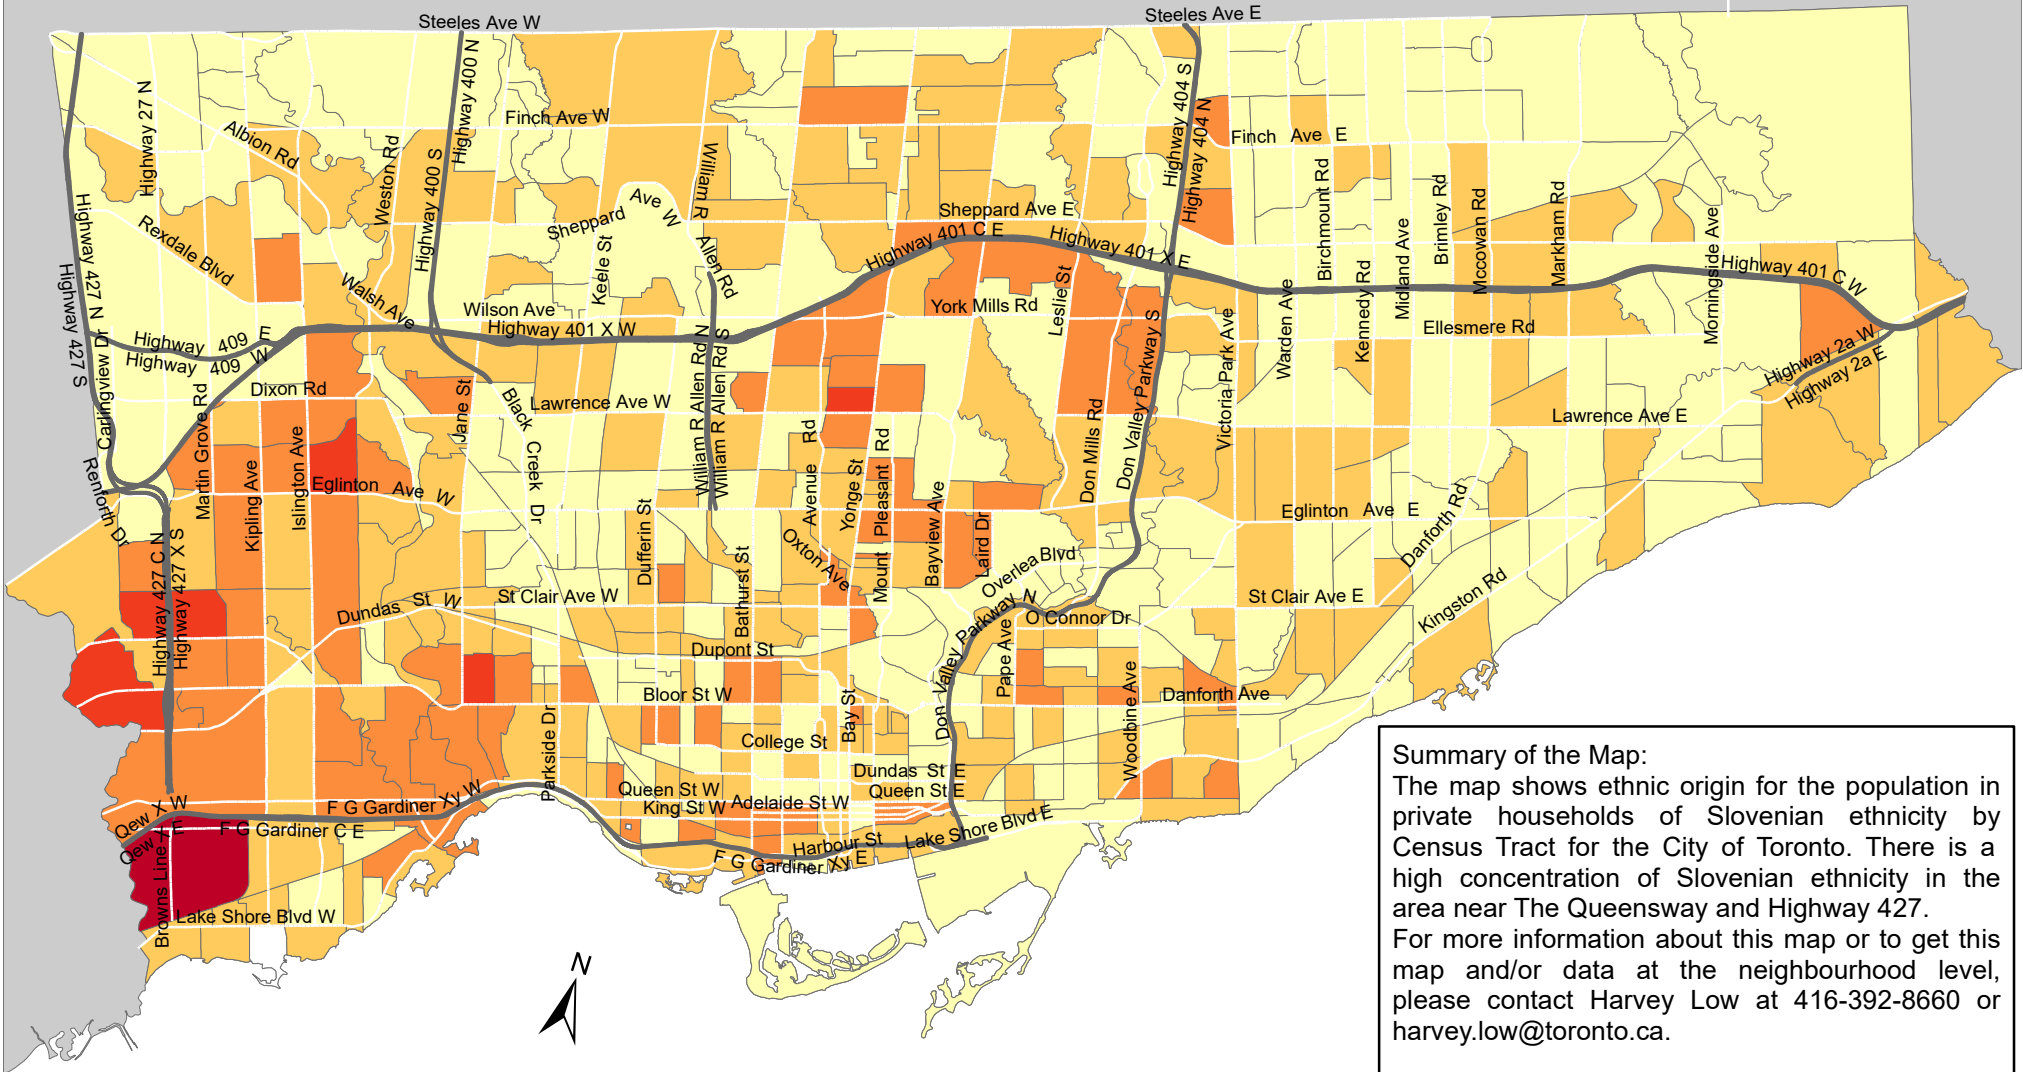

City of Toronto Ethnic Origin - Slovenian 2016

Summary of the Map:
 The map shows ethnic origin for the population in private households of Slovenian ethnicity by Census Tract for the City of Toronto. There is a high concentration of Slovenian ethnicity in the area near The Queensway and Highway 427.
 For more information about this map or to get this map and/or data at the neighbourhood level, please contact Harvey Low at 416-392-8660 or harvey.low@toronto.ca.