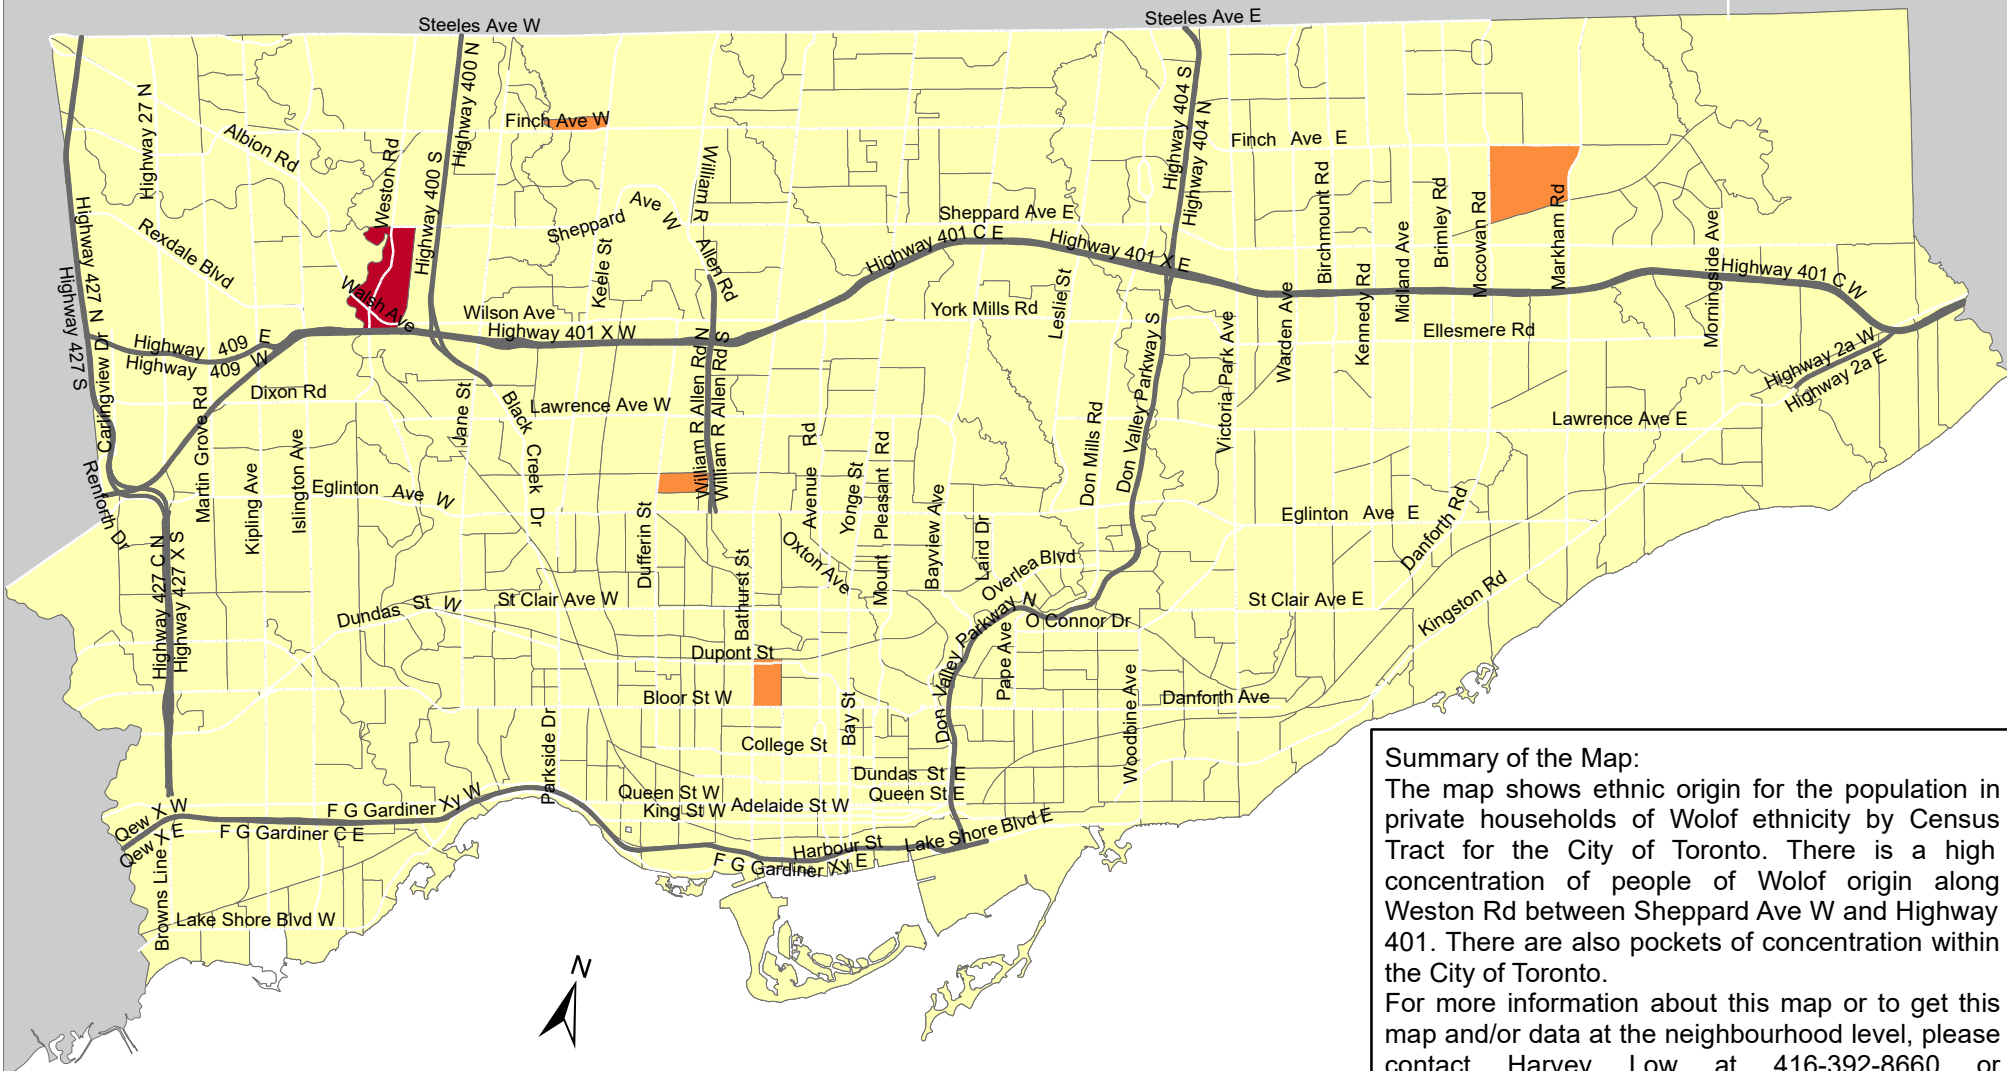

City of Toronto Ethnic Origin - Wolof 2016

Summary of the Map:
 The map shows ethnic origin for the population in private households of Wolof ethnicity by Census Tract for the City of Toronto. There is a high concentration of people of Wolof origin along Weston Rd between Sheppard Ave W and Highway 401. There are also pockets of concentration within the City of Toronto.
 For more information about this map or to get this map and/or data at the neighbourhood level, please contact Harvey Low at 416-392-8660 or harvey.low@toronto.ca.

Ethnic Origin - Wolof

- Not available/ No data
- Expressway
- Major Arterial

Source: City of Toronto;
 Statistics Canada 2016 Census.

Copyright © 2018 City of Toronto. All Rights Reserved.
 Published: May 2018.