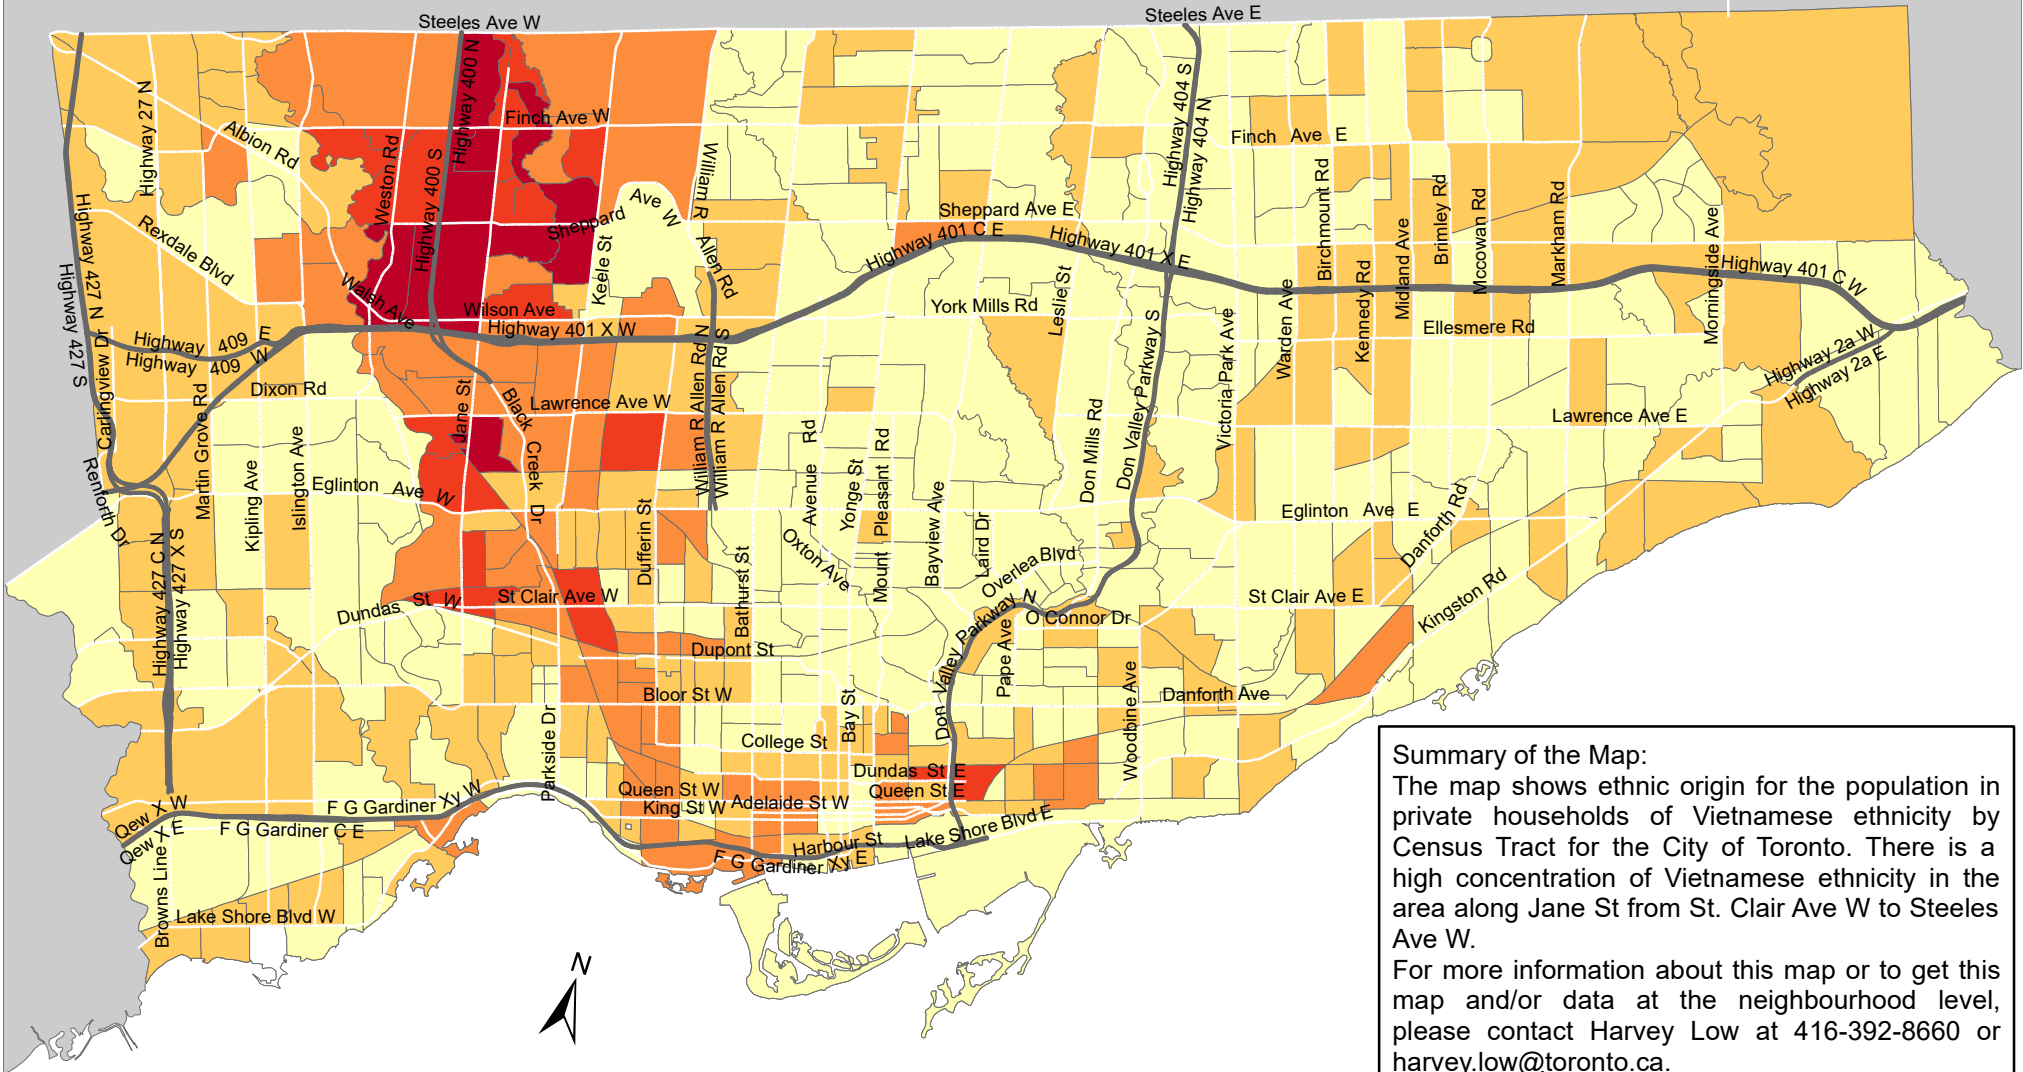

# City of Toronto Ethnic Origin - Vietnamese 2016

**Summary of the Map:**  
 The map shows ethnic origin for the population in private households of Vietnamese ethnicity by Census Tract for the City of Toronto. There is a high concentration of Vietnamese ethnicity in the area along Jane St from St. Clair Ave W to Steeles Ave W.  
 For more information about this map or to get this map and/or data at the neighbourhood level, please contact Harvey Low at 416-392-8660 or [harvey.low@toronto.ca](mailto:harvey.low@toronto.ca).

## Ethnic Origin - Vietnamese

- Not available/ No data
- Expressway
- Major Arterial

Source: City of Toronto;  
 Statistics Canada 2016 Census.

Copyright © 2018 City of Toronto. All Rights Reserved.  
 Published: May 2018.