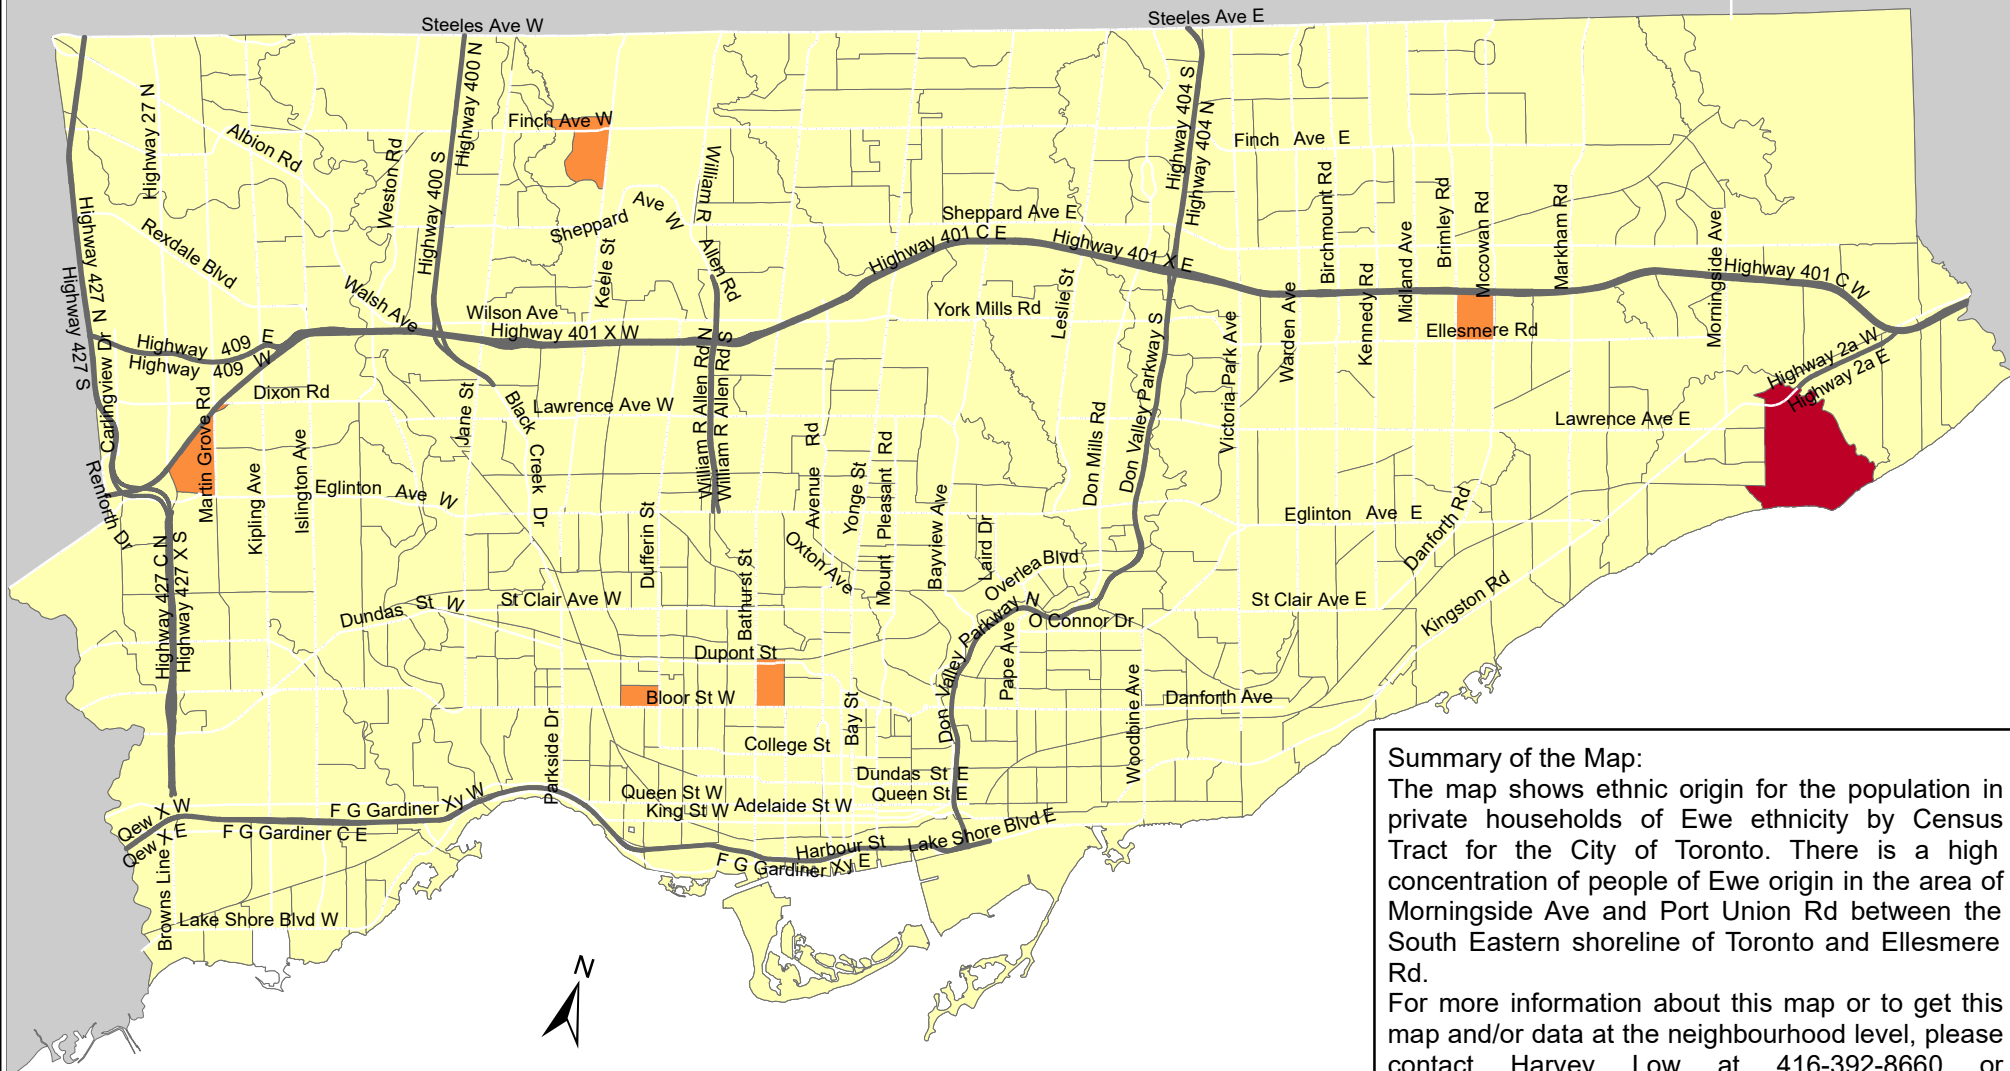

City of Toronto Ethnic Origin - Ewe 2016

Summary of the Map:
 The map shows ethnic origin for the population in private households of Ewe ethnicity by Census Tract for the City of Toronto. There is a high concentration of people of Ewe origin in the area of Morningside Ave and Port Union Rd between the South Eastern shoreline of Toronto and Ellesmere Rd.
 For more information about this map or to get this map and/or data at the neighbourhood level, please contact Harvey Low at 416-392-8660 or harvey.low@toronto.ca.

Ethnic Origin - Ewe

- Not available/ No data
- Expressway
- Major Arterial

Source: City of Toronto;
 Statistics Canada 2016 Census.

Copyright © 2018 City of Toronto. All Rights Reserved.
 Published: May 2018.