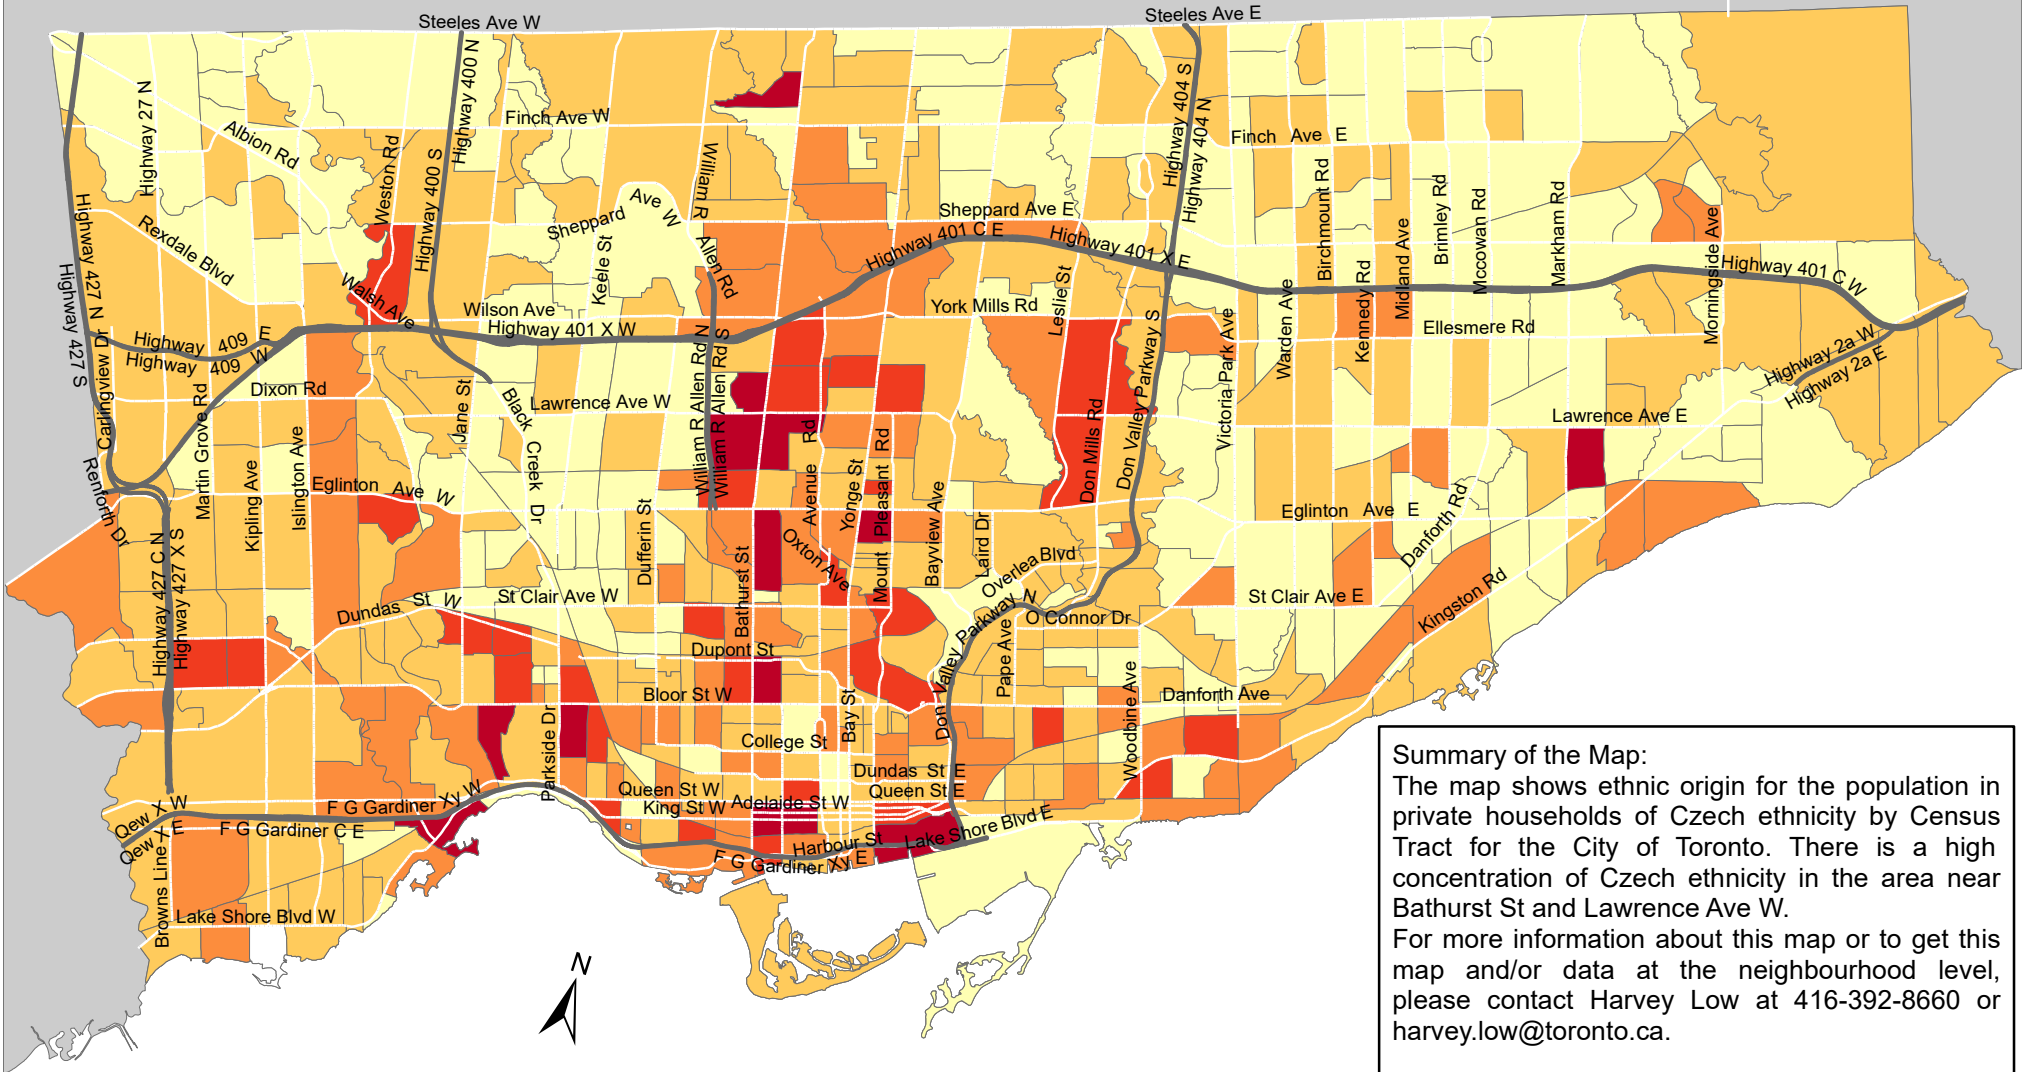

City of Toronto Ethnic Origin - Czech 2016

Summary of the Map:
 The map shows ethnic origin for the population in private households of Czech ethnicity by Census Tract for the City of Toronto. There is a high concentration of Czech ethnicity in the area near Bathurst St and Lawrence Ave W.
 For more information about this map or to get this map and/or data at the neighbourhood level, please contact Harvey Low at 416-392-8660 or harvey.low@toronto.ca.