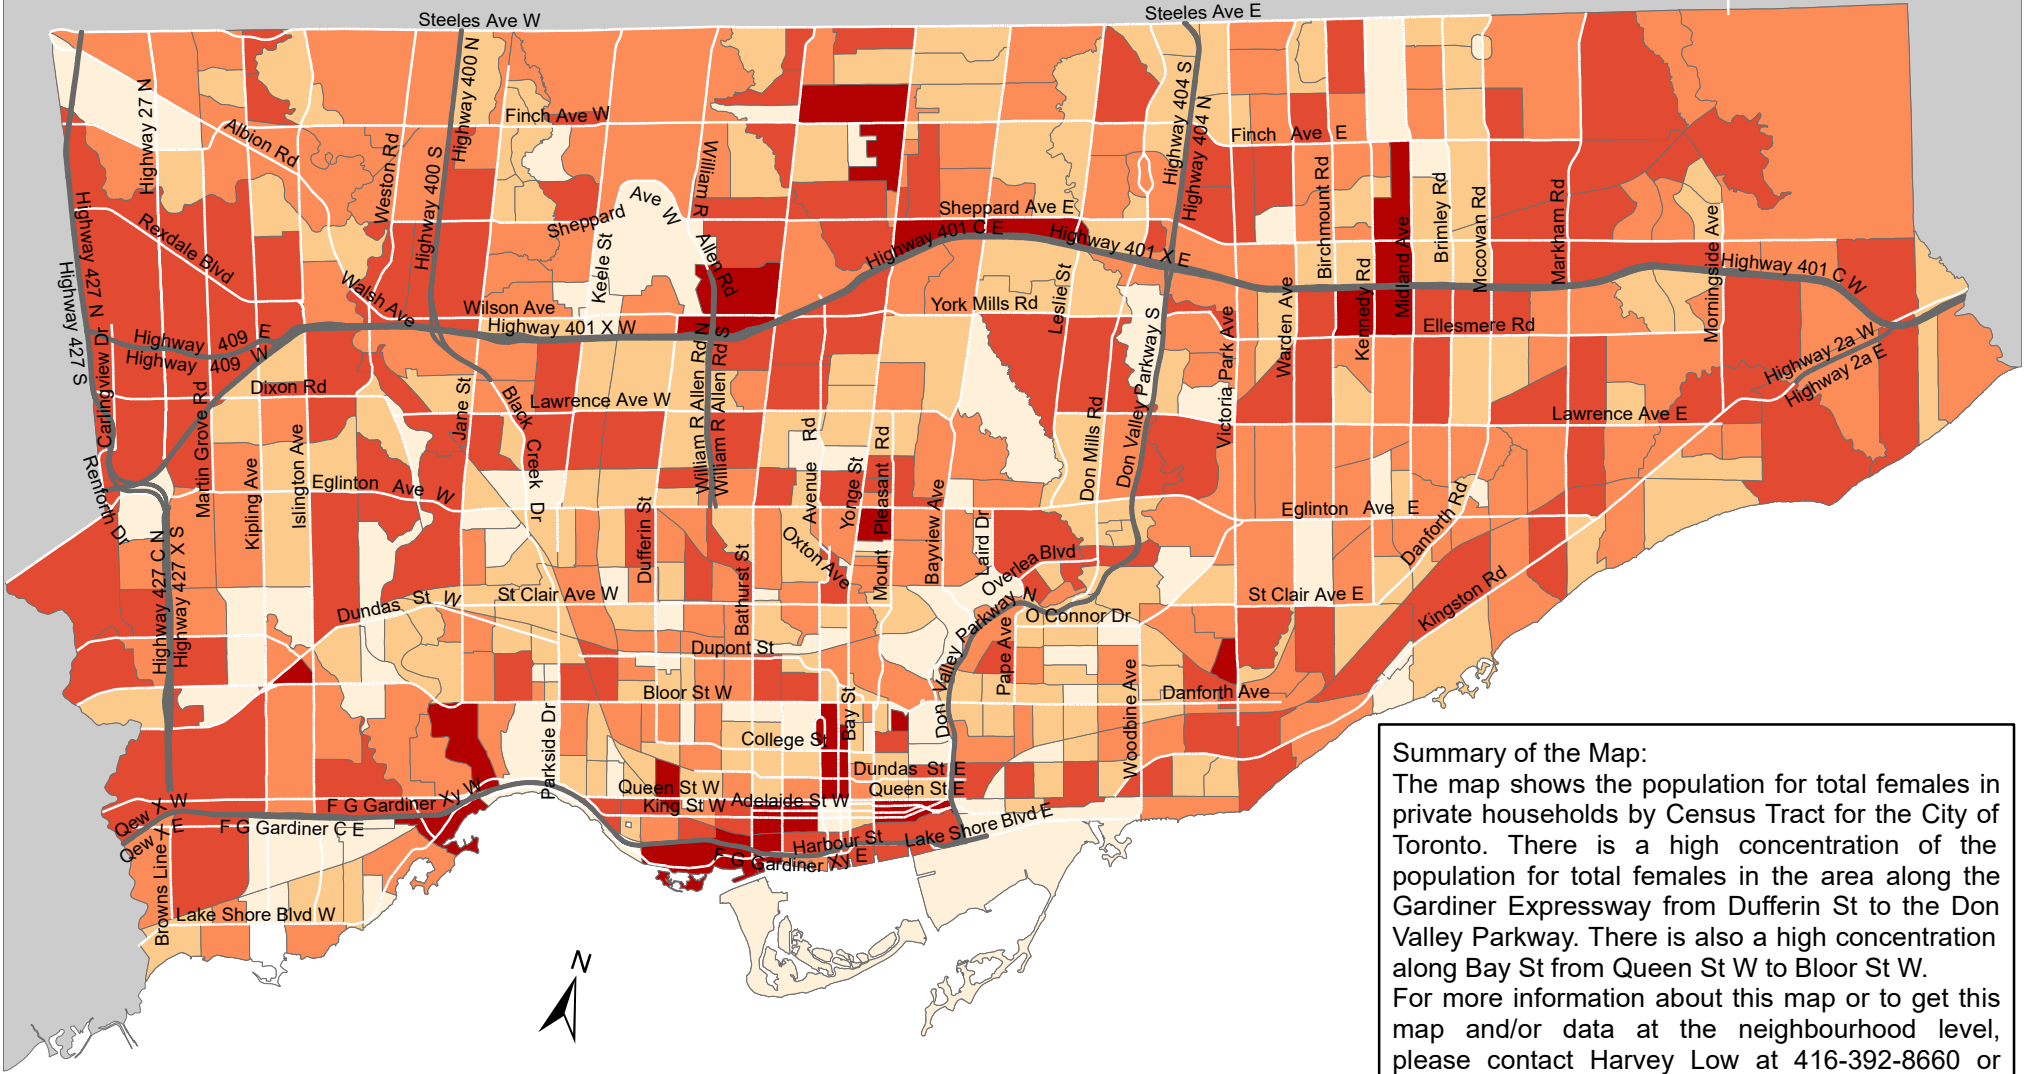

City of Toronto Population - Total Females 2016

Summary of the Map:
 The map shows the population for total females in private households by Census Tract for the City of Toronto. There is a high concentration of the population for total females in the area along the Gardiner Expressway from Dufferin St to the Don Valley Parkway. There is also a high concentration along Bay St from Queen St W to Bloor St W. For more information about this map or to get this map and/or data at the neighbourhood level, please contact Harvey Low at 416-392-8660 or harvey.low@toronto.ca.

Total Females	
	Not available/ No data
	Expressway
	Major Arterial
	
	
	
	
	
	

Source: City of Toronto;
 Statistics Canada 2016 Census.
 Copyright © 2018 City of Toronto. All Rights Reserved.
 Published: May 2018.
 Prepared by: Social Research and Analysis Unit.
 Contact: spar@toronto.ca.