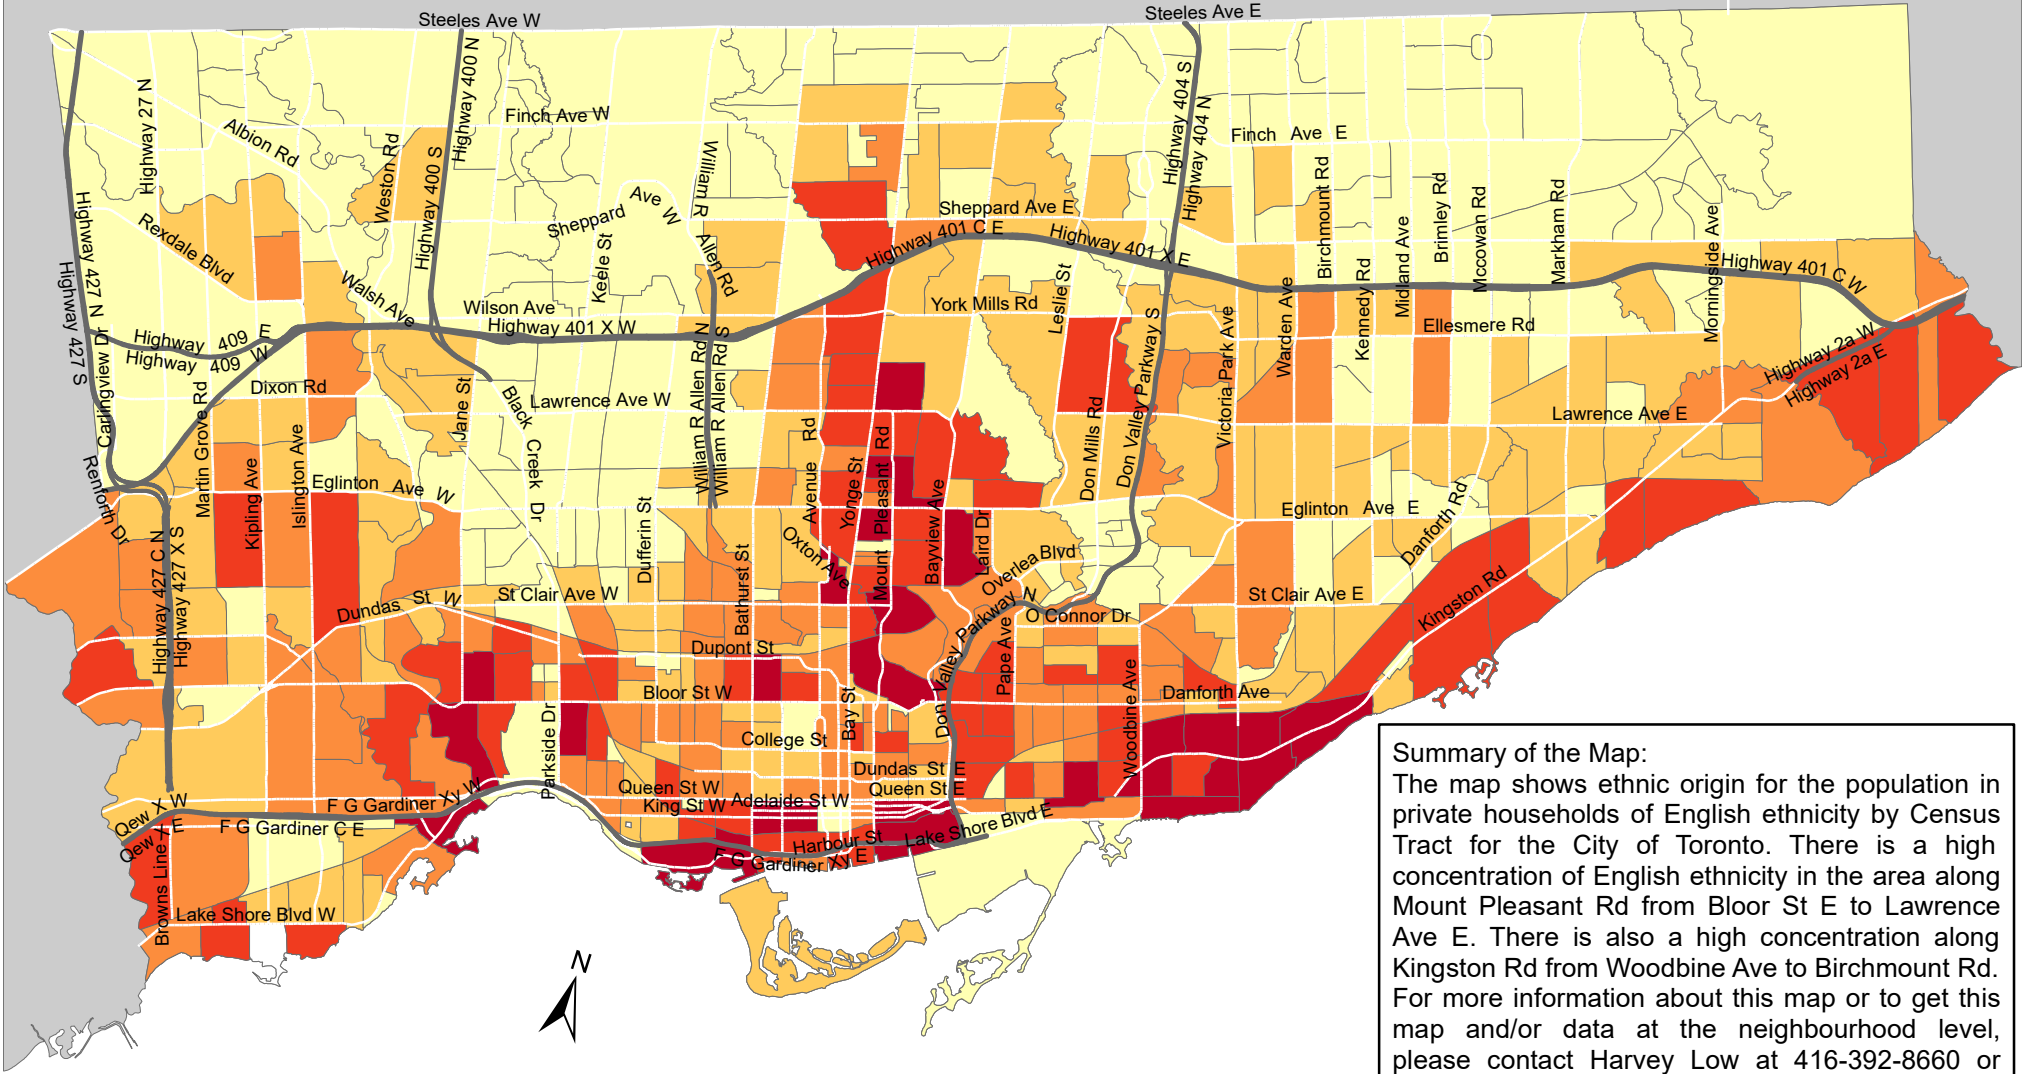

# City of Toronto Ethnic Origin - English 2016

**Summary of the Map:**  
 The map shows ethnic origin for the population in private households of English ethnicity by Census Tract for the City of Toronto. There is a high concentration of English ethnicity in the area along Mount Pleasant Rd from Bloor St E to Lawrence Ave E. There is also a high concentration along Kingston Rd from Woodbine Ave to Birchmount Rd. For more information about this map or to get this map and/or data at the neighbourhood level, please contact Harvey Low at 416-392-8660 or [harvey.low@toronto.ca](mailto:harvey.low@toronto.ca).