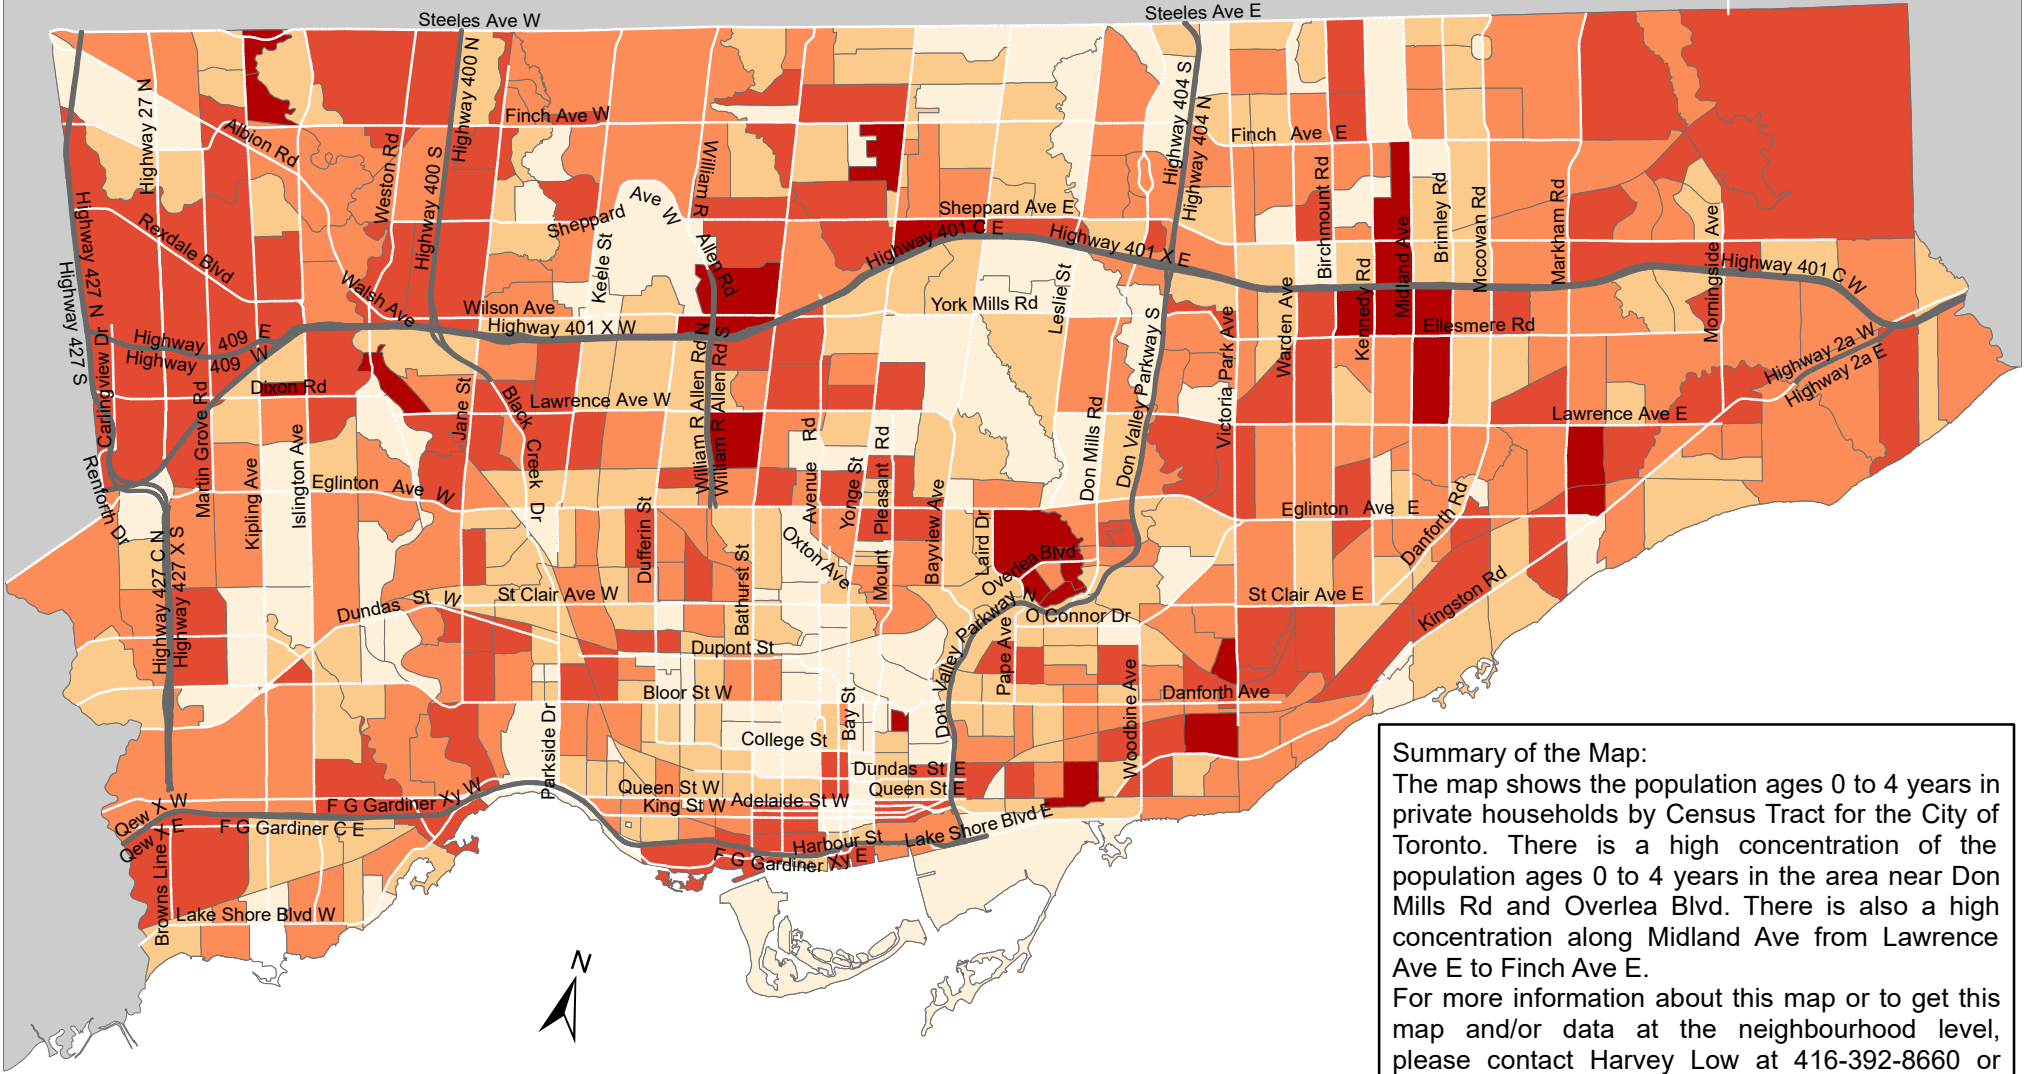

# City of Toronto Population - Population 0 to 4 Years 2016

**Summary of the Map:**  
 The map shows the population ages 0 to 4 years in private households by Census Tract for the City of Toronto. There is a high concentration of the population ages 0 to 4 years in the area near Don Mills Rd and Overlea Blvd. There is also a high concentration along Midland Ave from Lawrence Ave E to Finch Ave E.  
 For more information about this map or to get this map and/or data at the neighbourhood level, please contact Harvey Low at 416-392-8660 or [harvey.low@toronto.ca](mailto:harvey.low@toronto.ca).

## Population 0 to 4 Years

- 0 - 130
- 131 - 220
- 221 - 320
- 321 - 470
- 471 - 760

- Not available/ No data
- Expressway
- Major Arterial

Source: City of Toronto;  
 Statistics Canada 2016 Census.

Copyright © 2018 City of Toronto. All Rights Reserved.  
 Published: May 2018.