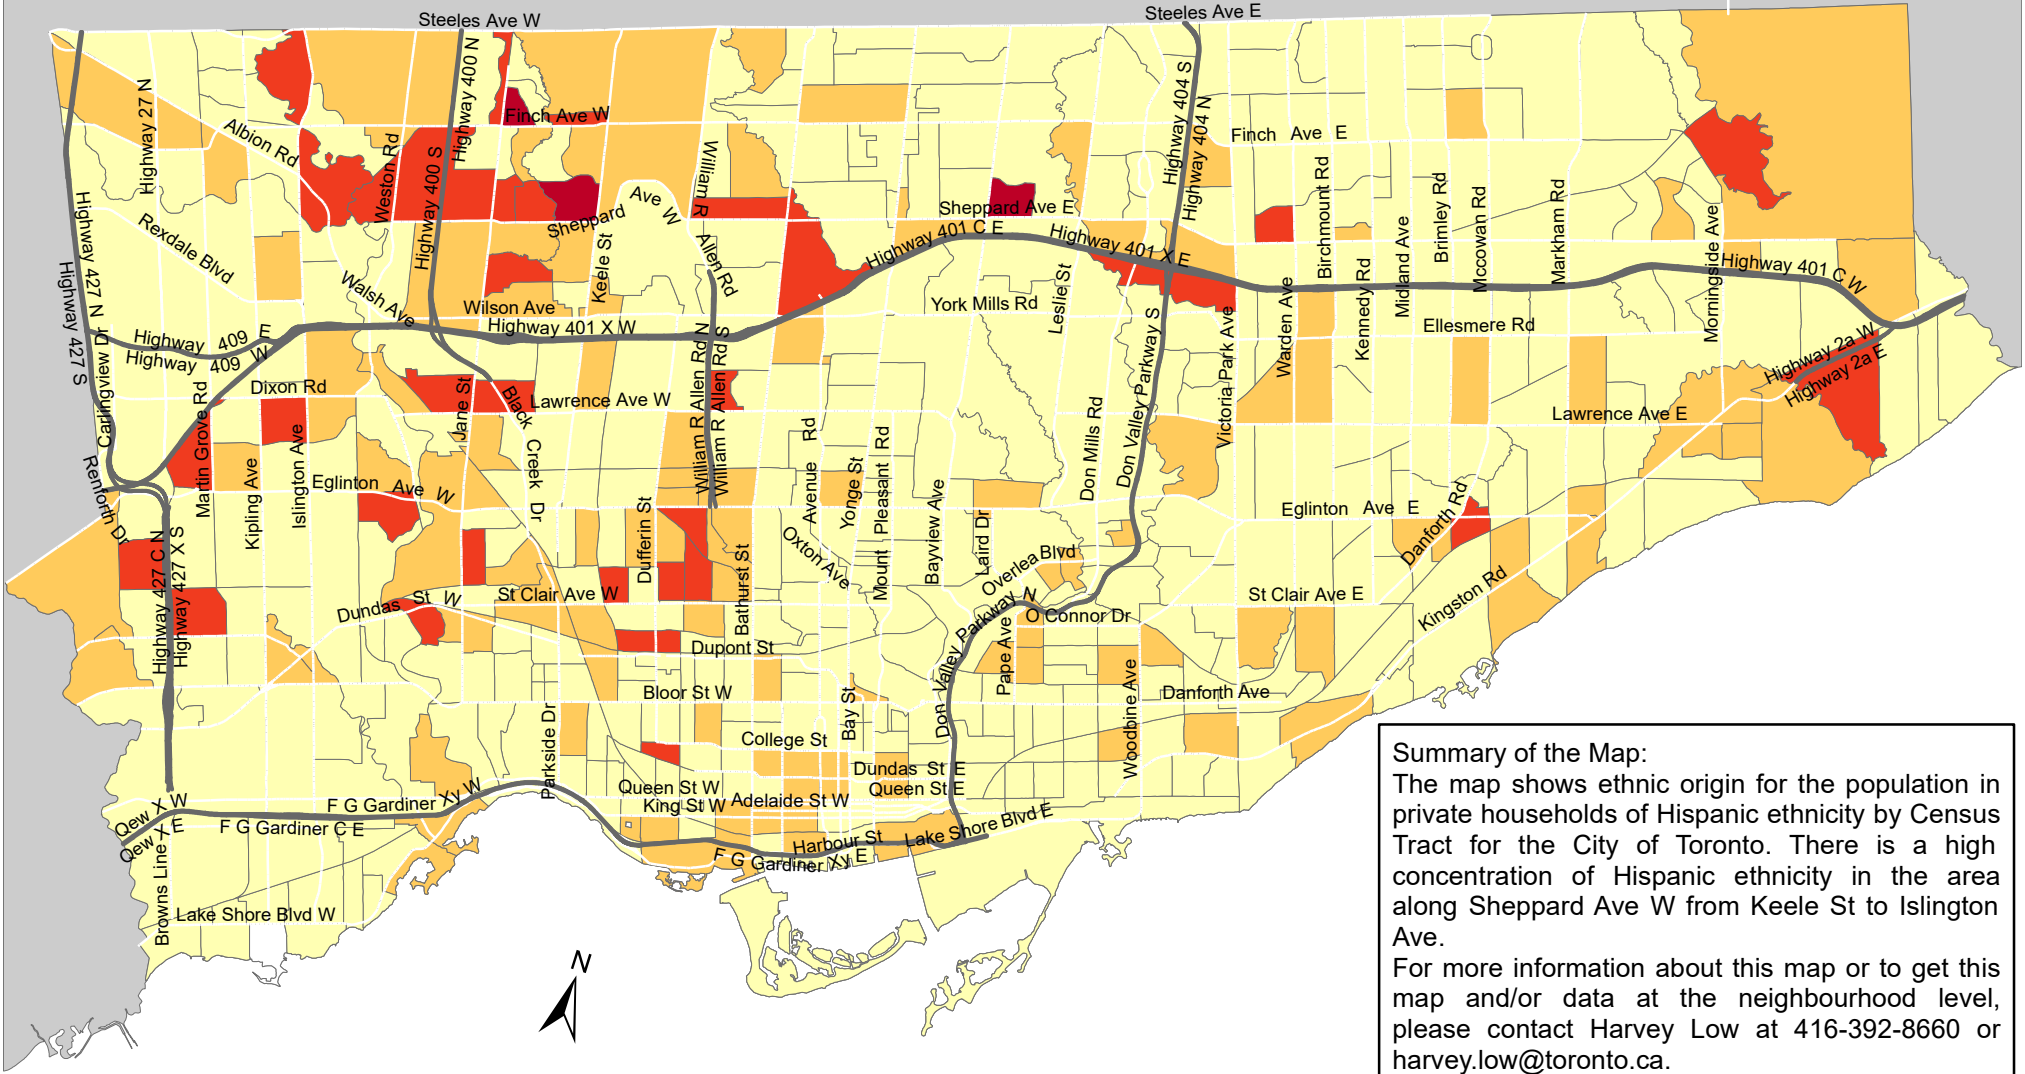

# City of Toronto Ethnic Origin - Hispanic 2016

**Summary of the Map:**  
 The map shows ethnic origin for the population in private households of Hispanic ethnicity by Census Tract for the City of Toronto. There is a high concentration of Hispanic ethnicity in the area along Sheppard Ave W from Keele St to Islington Ave.  
 For more information about this map or to get this map and/or data at the neighbourhood level, please contact Harvey Low at 416-392-8660 or [harvey.low@toronto.ca](mailto:harvey.low@toronto.ca).