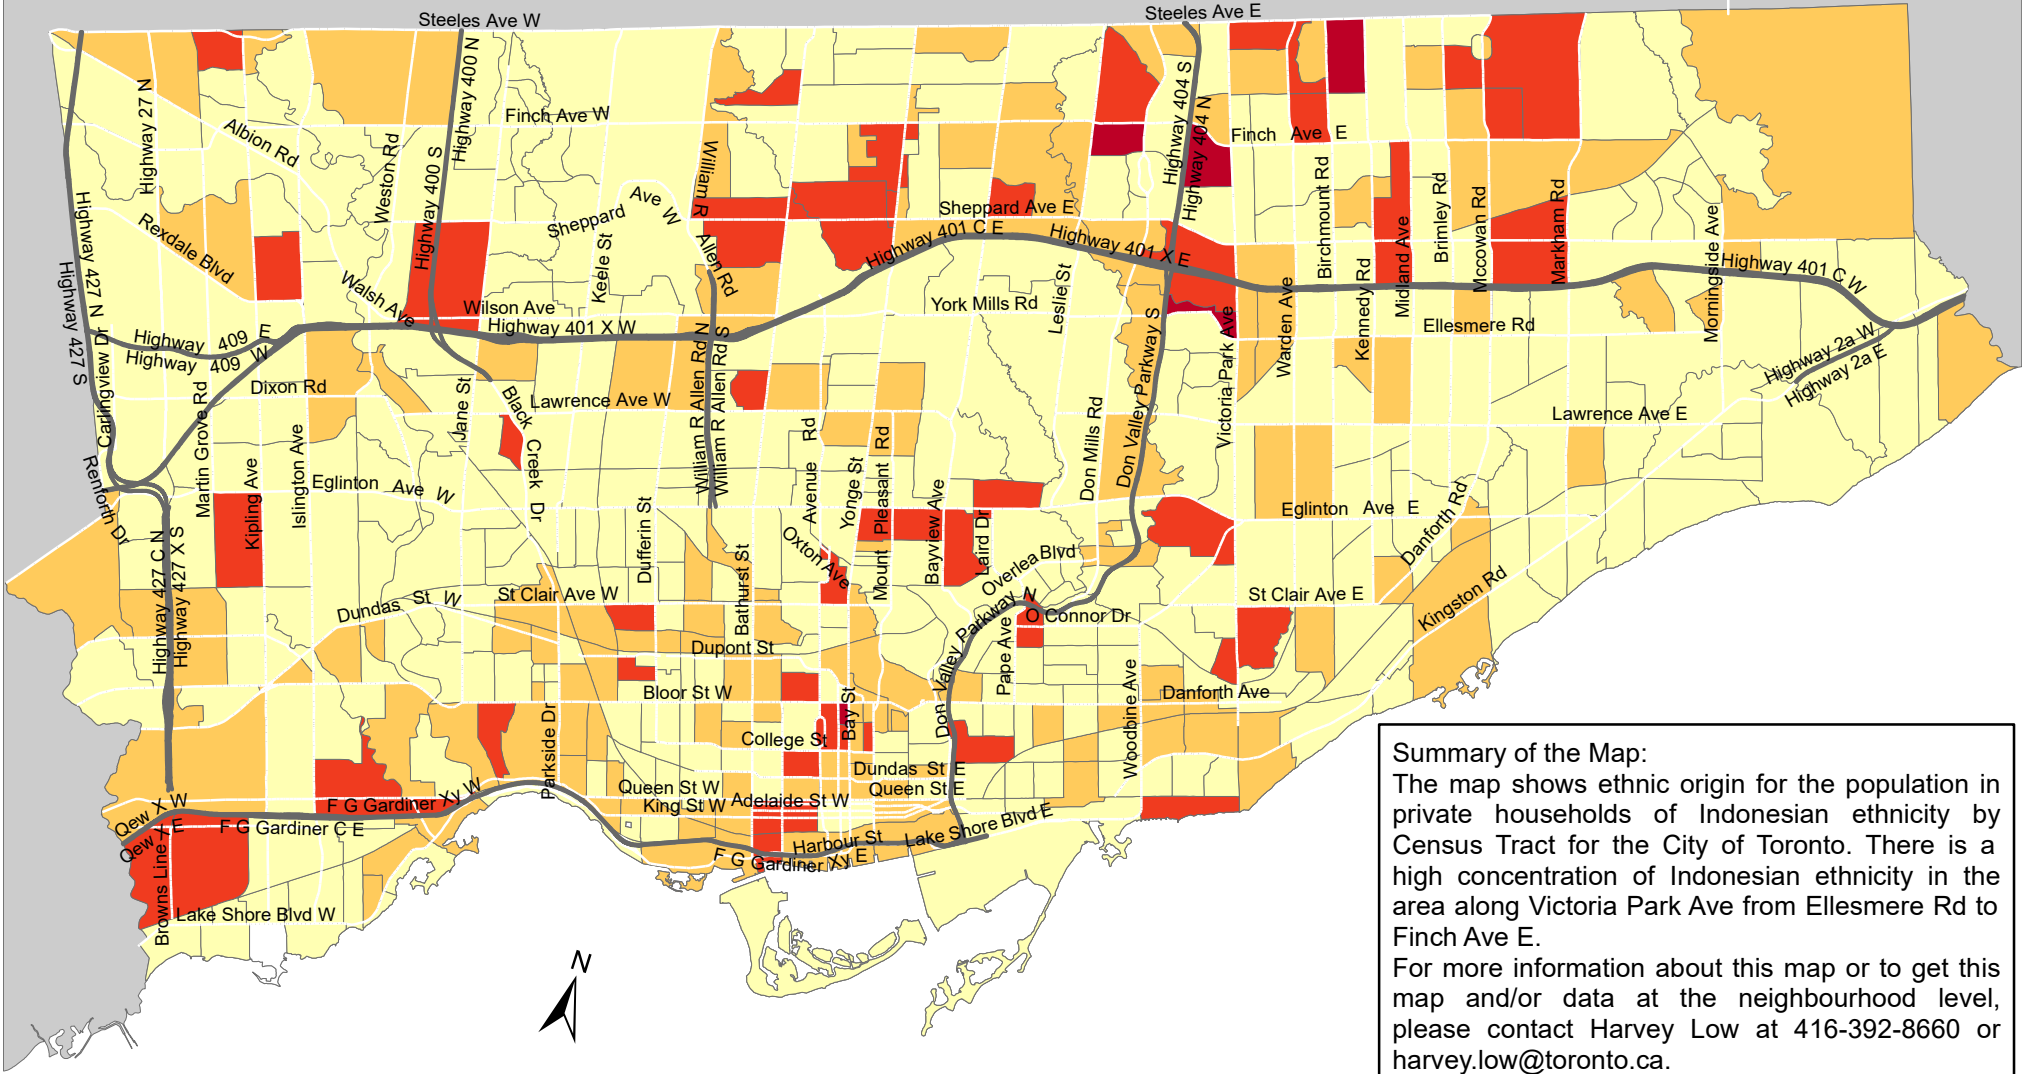

# City of Toronto Ethnic Origin - Indonesian 2016

**Summary of the Map:**  
 The map shows ethnic origin for the population in private households of Indonesian ethnicity by Census Tract for the City of Toronto. There is a high concentration of Indonesian ethnicity in the area along Victoria Park Ave from Ellesmere Rd to Finch Ave E.  
 For more information about this map or to get this map and/or data at the neighbourhood level, please contact Harvey Low at 416-392-8660 or [harvey.low@toronto.ca](mailto:harvey.low@toronto.ca).