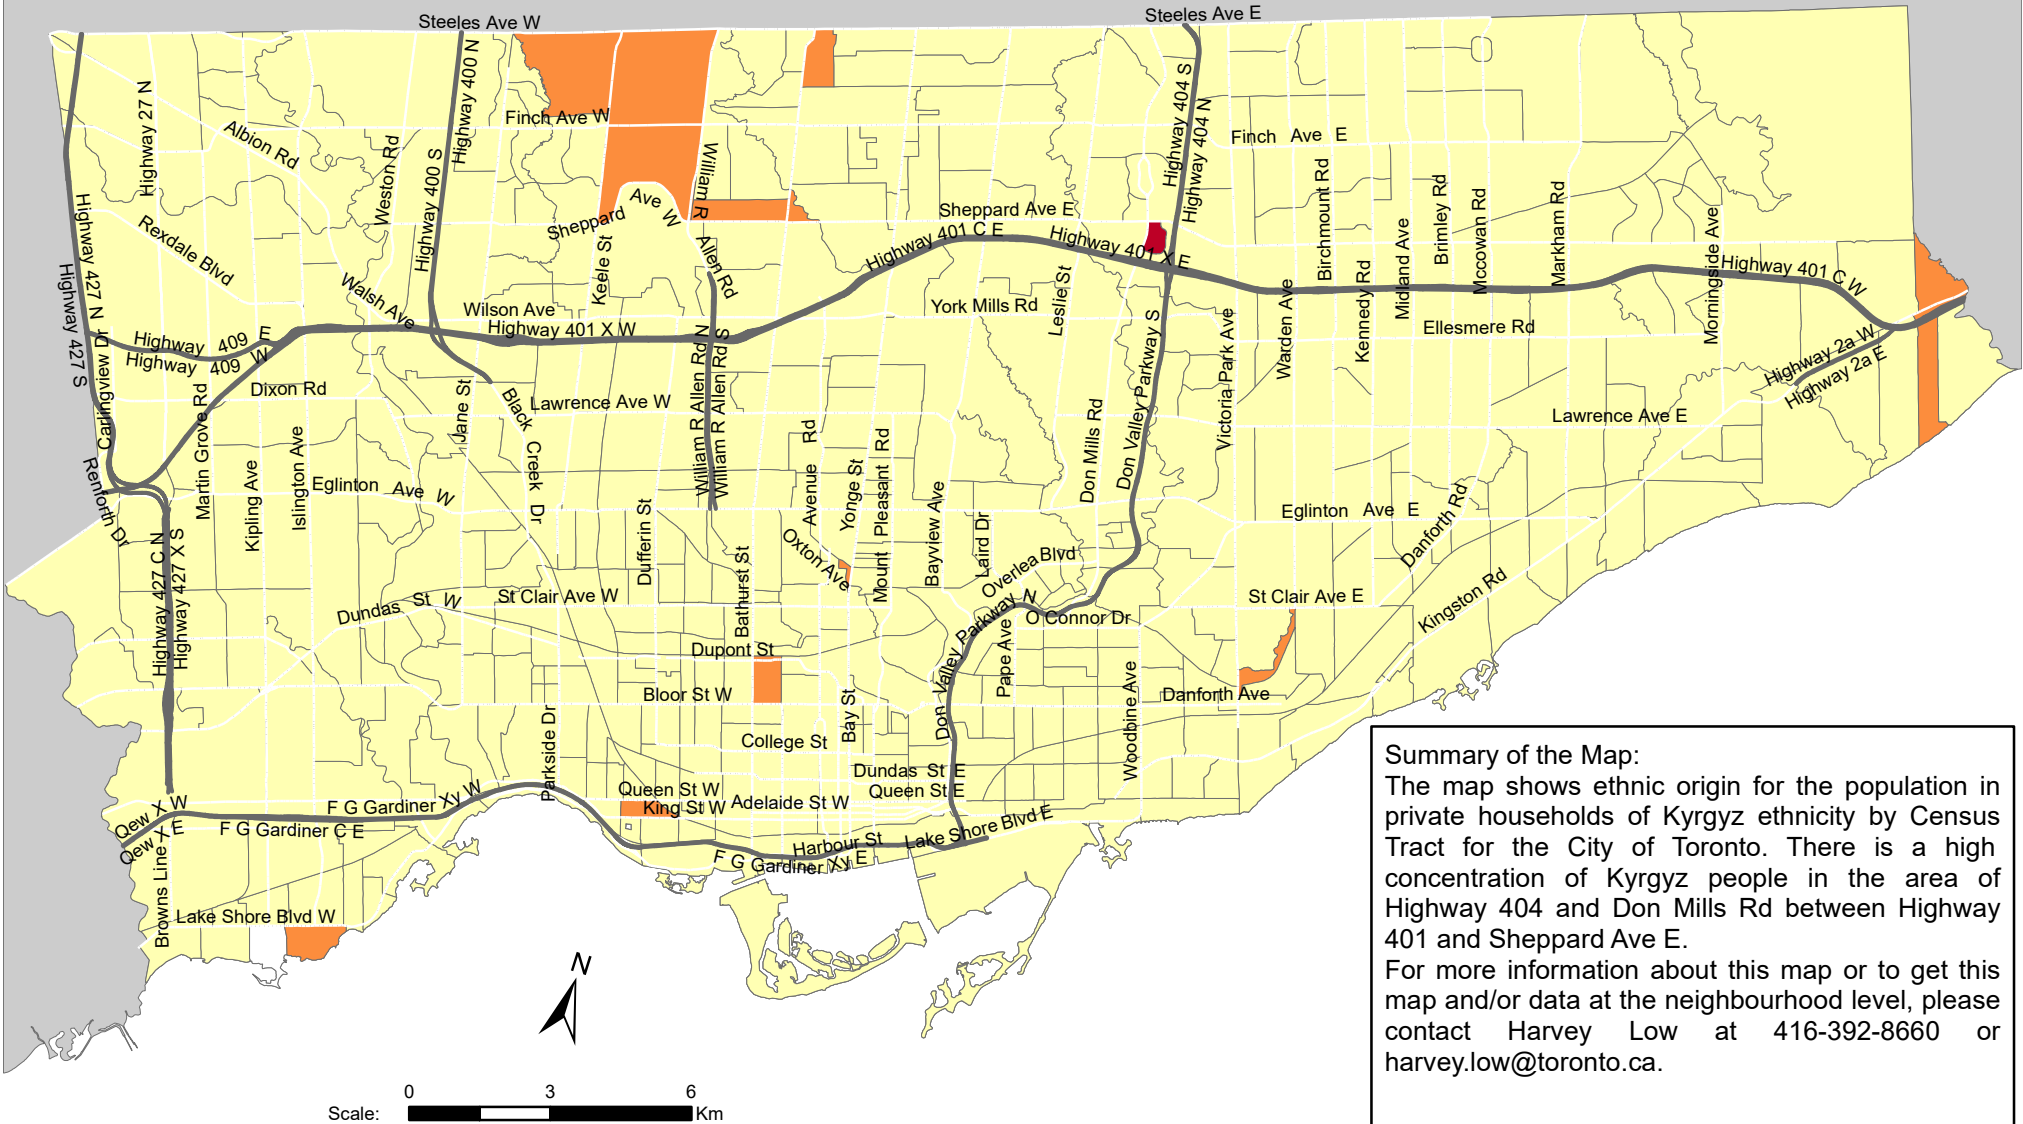

City of Toronto Ethnic Origin - Kyrgyz 2016

Summary of the Map:
 The map shows ethnic origin for the population in private households of Kyrgyz ethnicity by Census Tract for the City of Toronto. There is a high concentration of Kyrgyz people in the area of Highway 404 and Don Mills Rd between Highway 401 and Sheppard Ave E.
 For more information about this map or to get this map and/or data at the neighbourhood level, please contact Harvey Low at 416-392-8660 or harvey.low@toronto.ca.

Ethnic Origin - Kyrgyz

 0	 Not available/ No data
 1 - 15	 Expressway
 16 - 35	 Major Arterial

Source: City of Toronto; Statistics Canada 2016 Census.
 Copyright © 2018 City of Toronto. All Rights Reserved. Published: May 2018.
 Prepared by: Social Research and Analysis Unit. Contact: spar@toronto.ca.
 N.I.E = Not included elsewhere
 N.O.S = Not otherwise specified