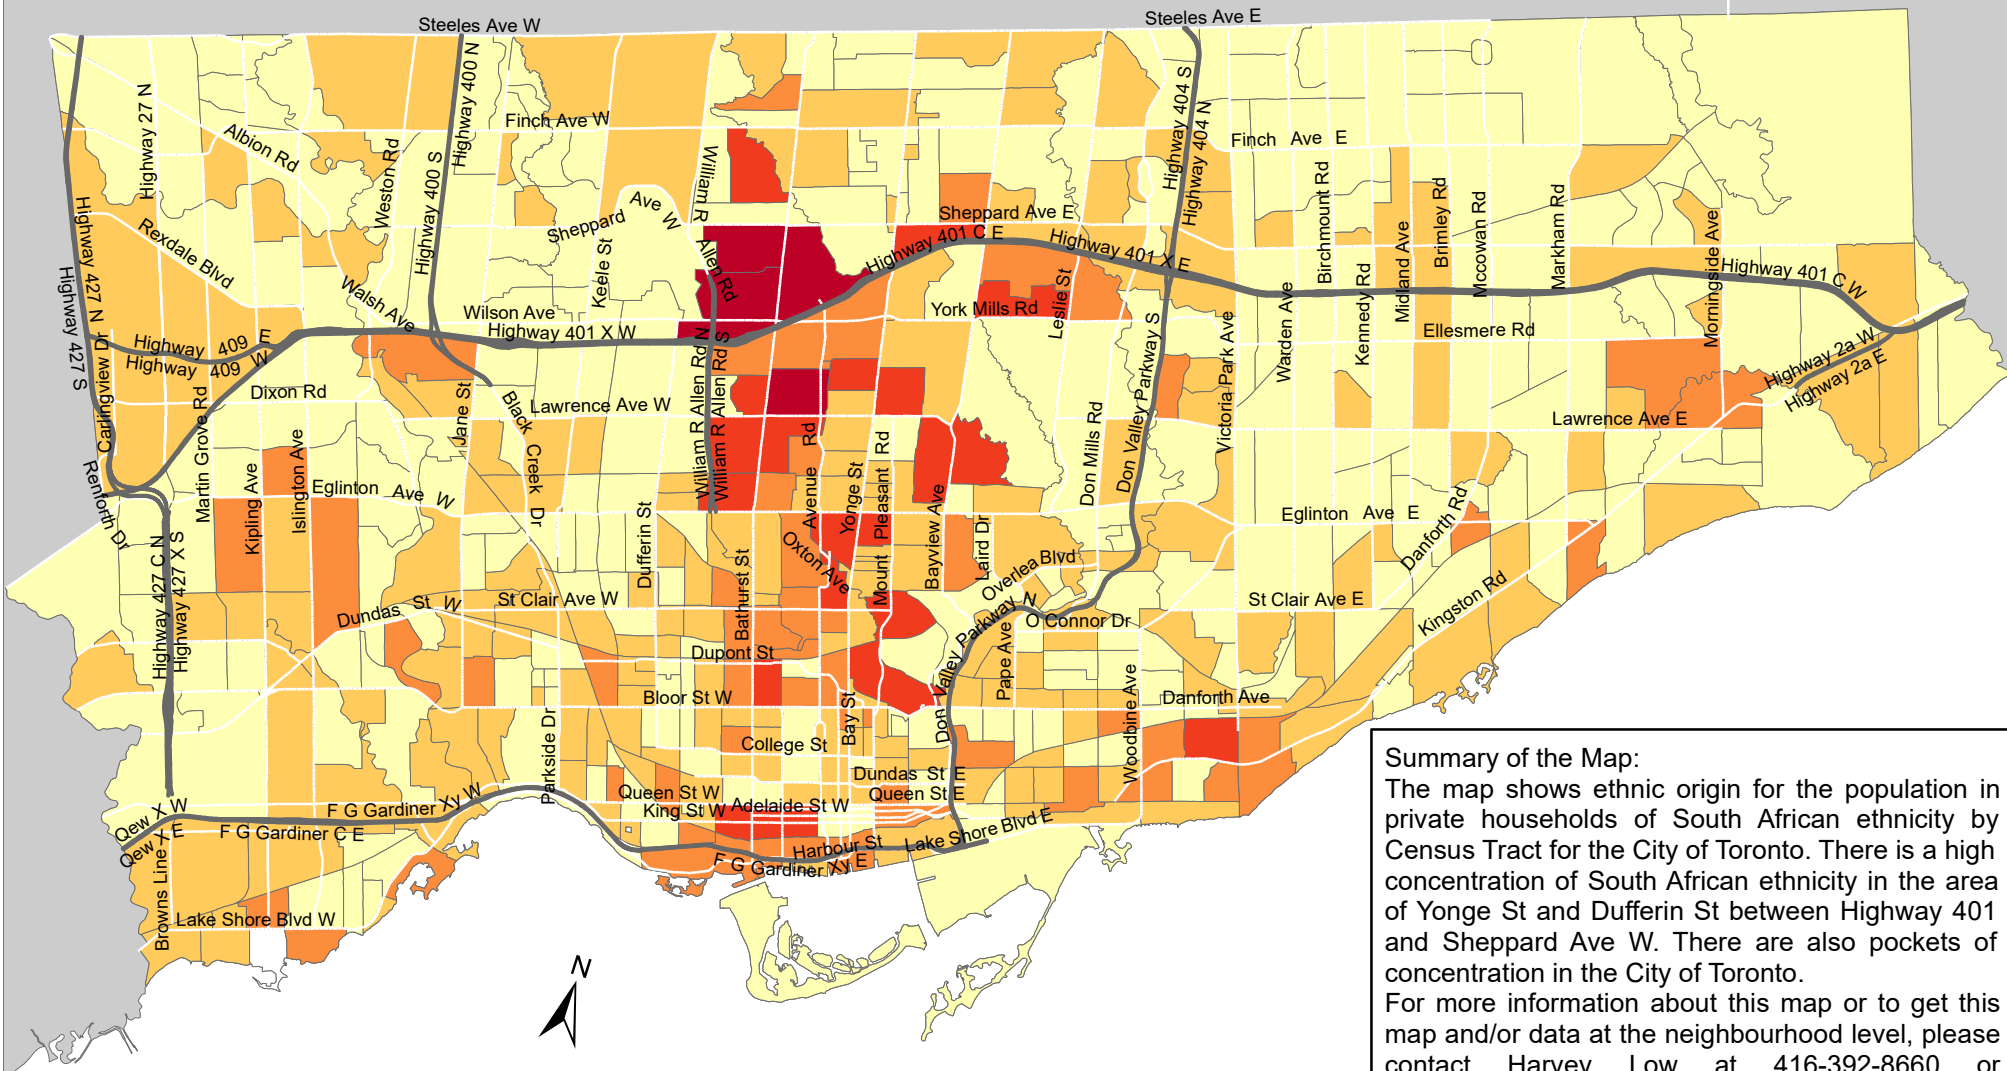

City of Toronto Ethnic Origin - South African 2016

Summary of the Map:
 The map shows ethnic origin for the population in private households of South African ethnicity by Census Tract for the City of Toronto. There is a high concentration of South African ethnicity in the area of Yonge St and Dufferin St between Highway 401 and Sheppard Ave W. There are also pockets of concentration in the City of Toronto.
 For more information about this map or to get this map and/or data at the neighbourhood level, please contact Harvey Low at 416-392-8660 or harvey.low@toronto.ca.

Ethnic Origin - South African

- Not available/ No data
- Expressway
- Major Arterial

Source: City of Toronto; Statistics Canada 2016 Census.
 Copyright © 2018 City of Toronto. All Rights Reserved. Published: May 2018.
 Prepared by: Social Research and Analysis Unit. Contact: spar@toronto.ca.
 N.I.E = Not included elsewhere
 N.O.S = Not otherwise specified