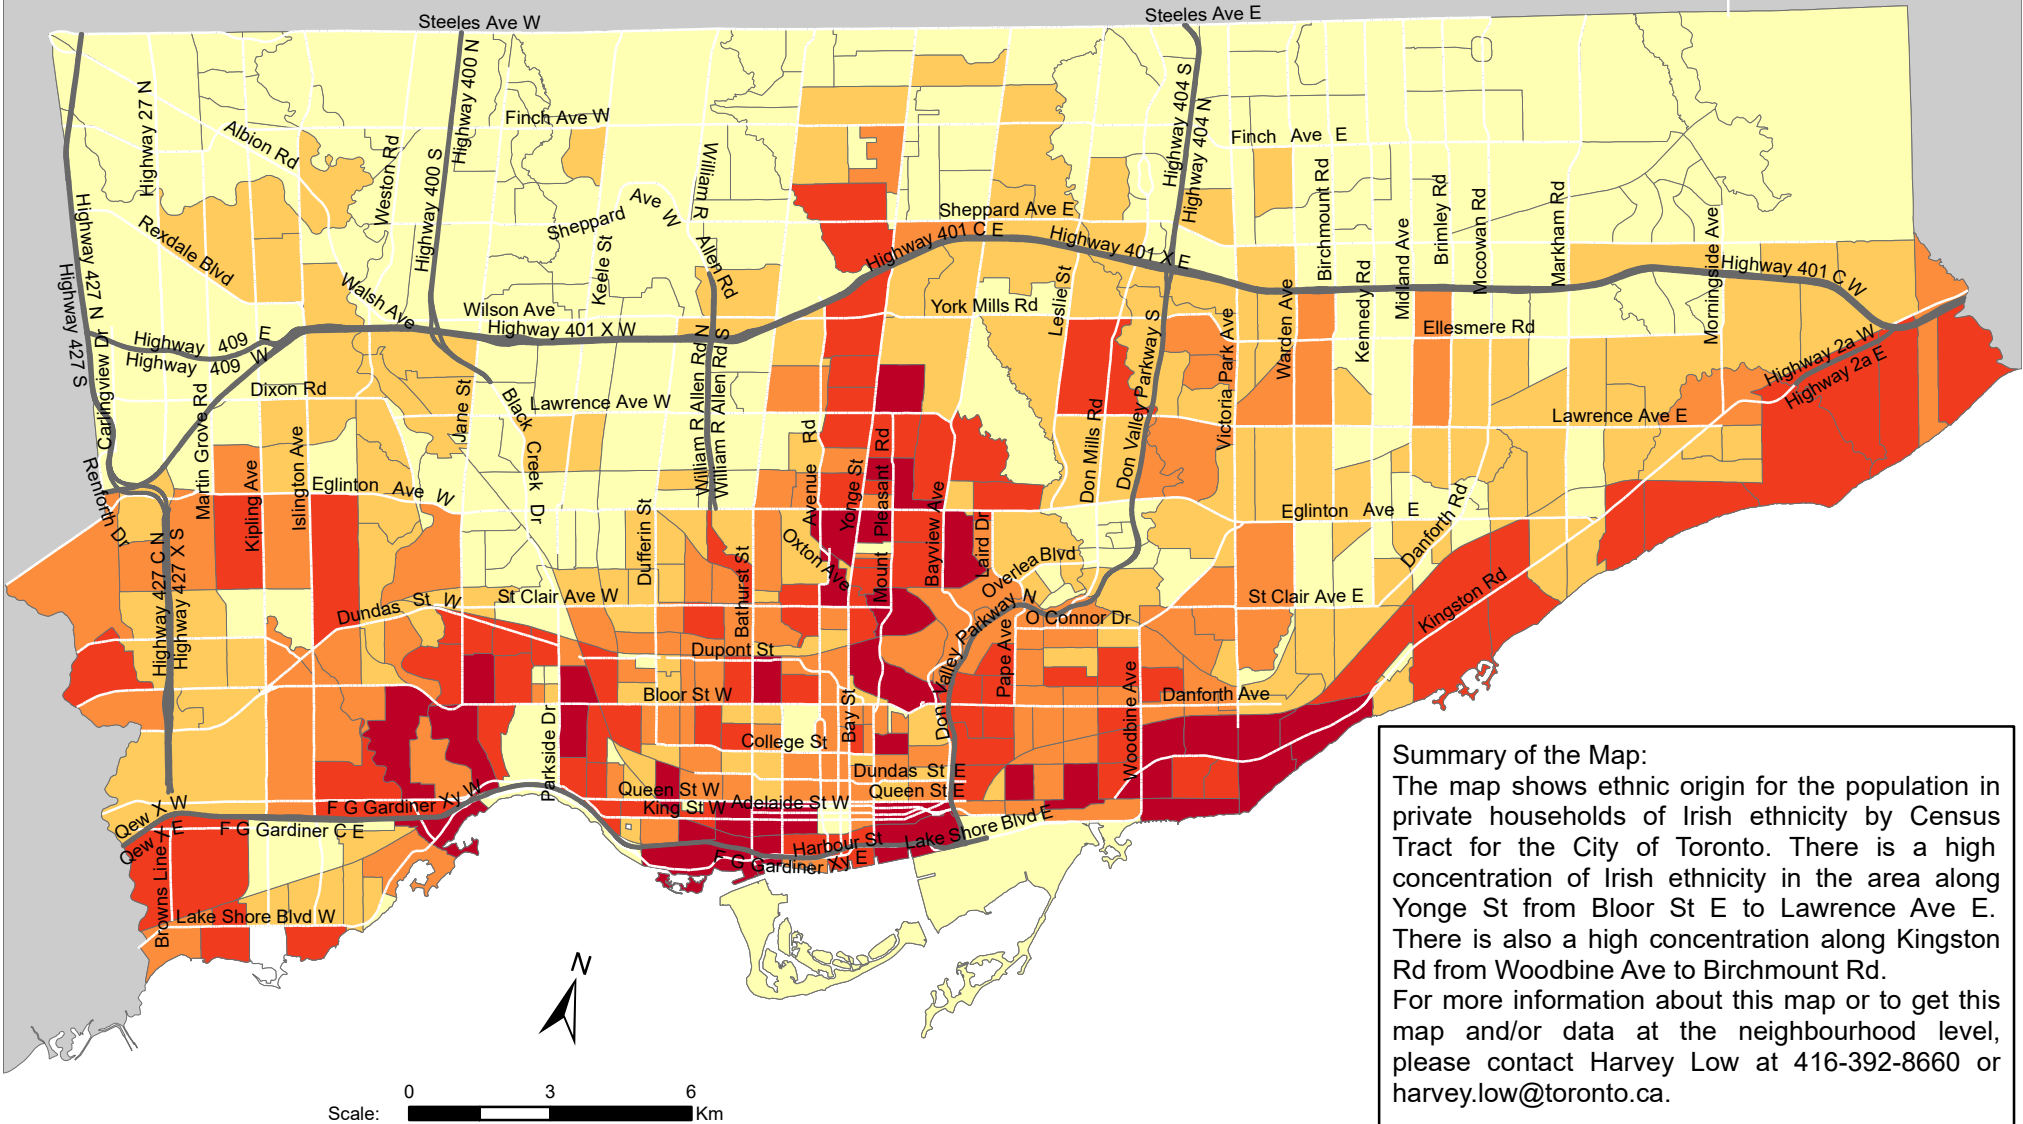

City of Toronto Ethnic Origin - Irish 2016

Summary of the Map:
 The map shows ethnic origin for the population in private households of Irish ethnicity by Census Tract for the City of Toronto. There is a high concentration of Irish ethnicity in the area along Yonge St from Bloor St E to Lawrence Ave E. There is also a high concentration along Kingston Rd from Woodbine Ave to Birchmount Rd. For more information about this map or to get this map and/or data at the neighbourhood level, please contact Harvey Low at 416-392-8660 or harvey.low@toronto.ca.

Ethnic Origin - Irish

	0 - 240		Not available/ No data
	241 - 495		Expressway
	496 - 790		Major Arterial
	791 - 1,230		
	1,231 - 2,715		

Source: City of Toronto; Statistics Canada 2016 Census.
 Copyright © 2018 City of Toronto. All Rights Reserved. Published: May 2018.
 Prepared by: Social Research and Analysis Unit. Contact: spar@toronto.ca.
 N.I.E - Not included elsewhere
 N.O.S - Not otherwise specified