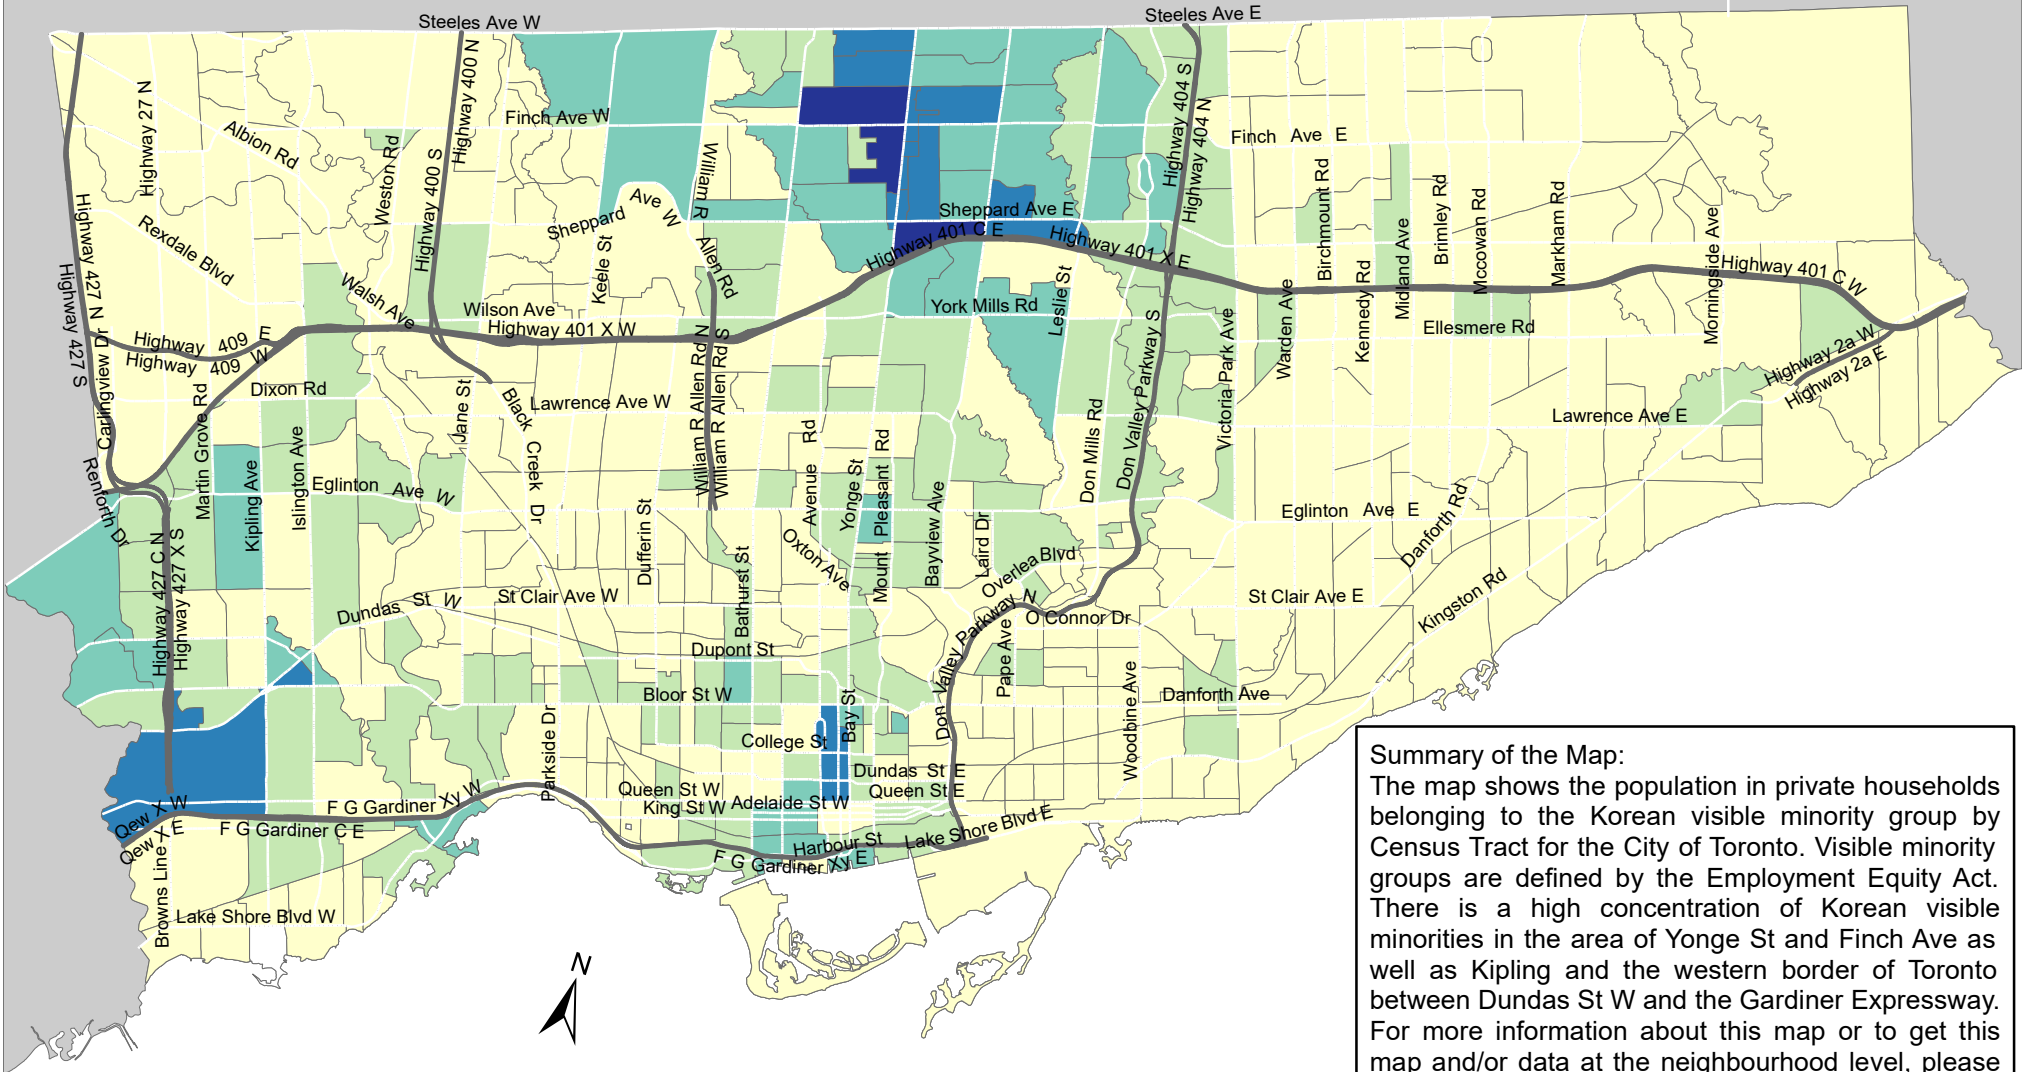

City of Toronto Visible Minority - Korean 2016

Summary of the Map:
 The map shows the population in private households belonging to the Korean visible minority group by Census Tract for the City of Toronto. Visible minority groups are defined by the Employment Equity Act. There is a high concentration of Korean visible minorities in the area of Yonge St and Finch Ave as well as Kipling and the western border of Toronto between Dundas St W and the Gardiner Expressway. For more information about this map or to get this map and/or data at the neighbourhood level, please contact Harvey Low at 416-392-8660 or harvey.low@toronto.ca.

Total Visible Minority Population -

Source: City of Toronto;
 Statistics Canada 2016 Census.

Copyright © 2018 City of Toronto. All Rights Reserved.
 Published: May 2018.

Prepared by: Social Research and Analysis Unit.
 Contact: spar@toronto.ca.