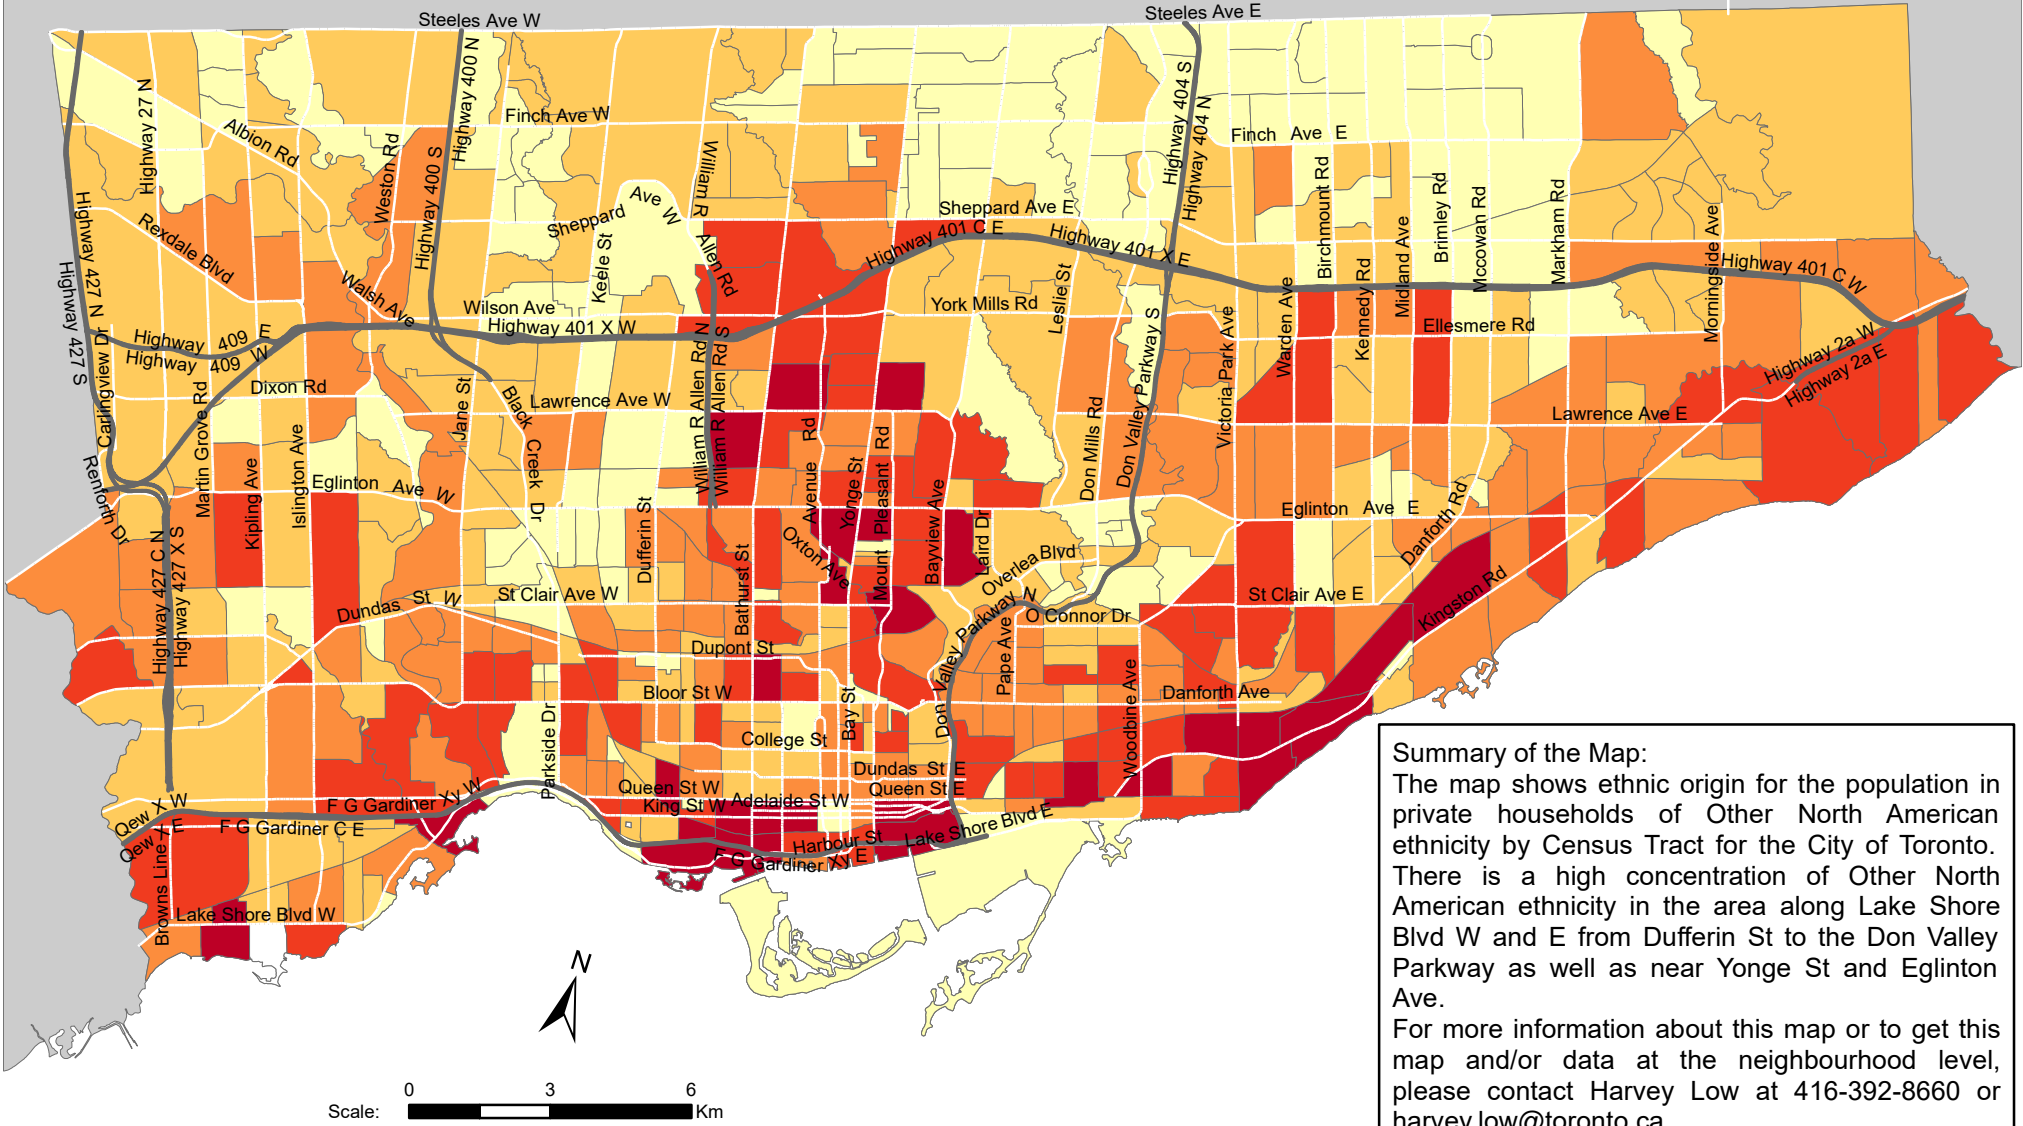

City of Toronto Ethnic Origin - Other North American Origins 2016

Summary of the Map:
 The map shows ethnic origin for the population in private households of Other North American ethnicity by Census Tract for the City of Toronto. There is a high concentration of Other North American ethnicity in the area along Lake Shore Blvd W and E from Dufferin St to the Don Valley Parkway as well as near Yonge St and Eglinton Ave.
 For more information about this map or to get this map and/or data at the neighbourhood level, please contact Harvey Low at 416-392-8660 or harvey.low@toronto.ca.

Ethnic Origin - Other North American Origins

- 0 - 345
- 346 - 600
- 601 - 900
- 901 - 1,275
- 1,276 - 2,775

- Not available/ No data
- Expressway
- Major Arterial

Source: City of Toronto;
 Statistics Canada 2016 Census.