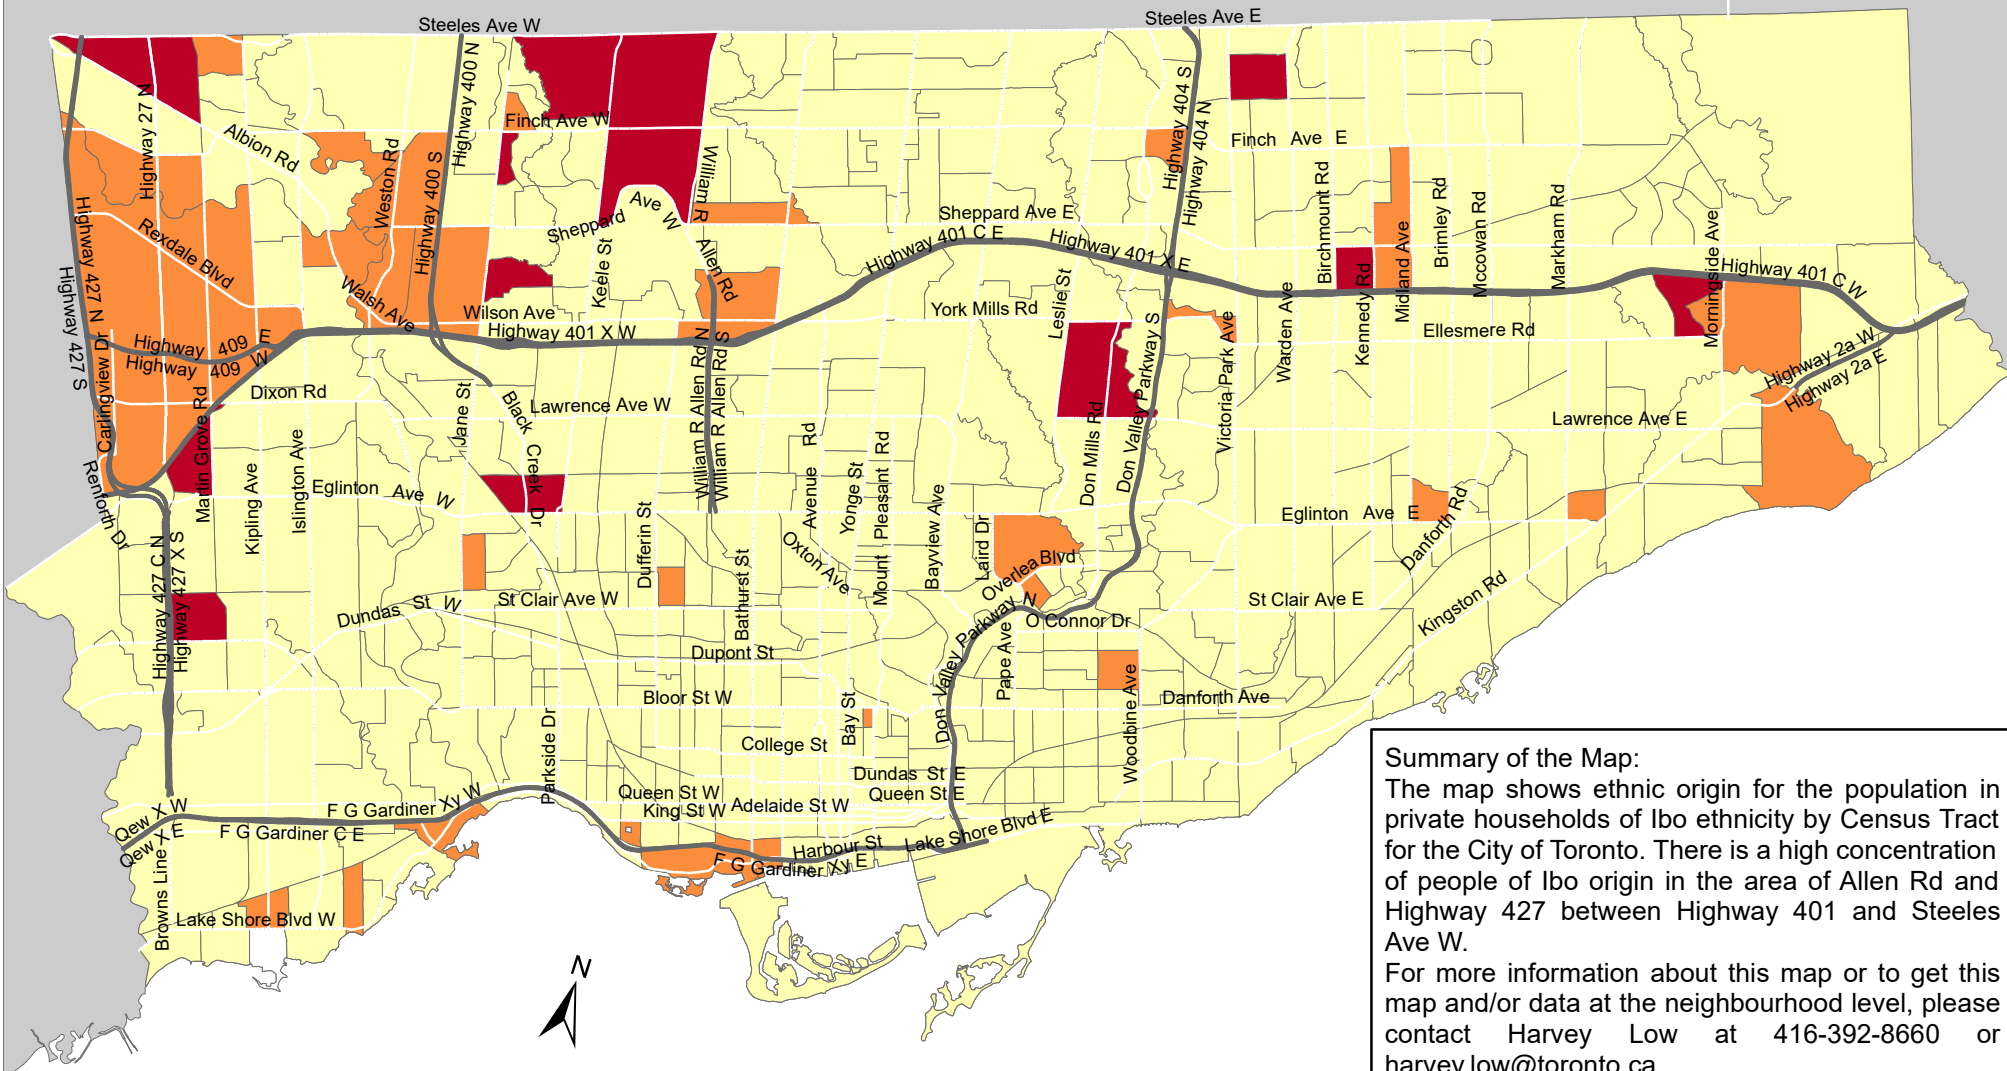

City of Toronto Ethnic Origin - Ibo 2016

Summary of the Map:
 The map shows ethnic origin for the population in private households of Ibo ethnicity by Census Tract for the City of Toronto. There is a high concentration of people of Ibo origin in the area of Allen Rd and Highway 427 between Highway 401 and Steeles Ave W.
 For more information about this map or to get this map and/or data at the neighbourhood level, please contact Harvey Low at 416-392-8660 or harvey.low@toronto.ca.

- Ethnic Origin - Ibo**
- 0
 - 1 - 15
 - 16 - 35
 - Not available/ No data
 - Expressway
 - Major Arterial

Source: City of Toronto;
 Statistics Canada 2016 Census.

Copyright © 2018 City of Toronto. All Rights Reserved.
 Published: May 2018.